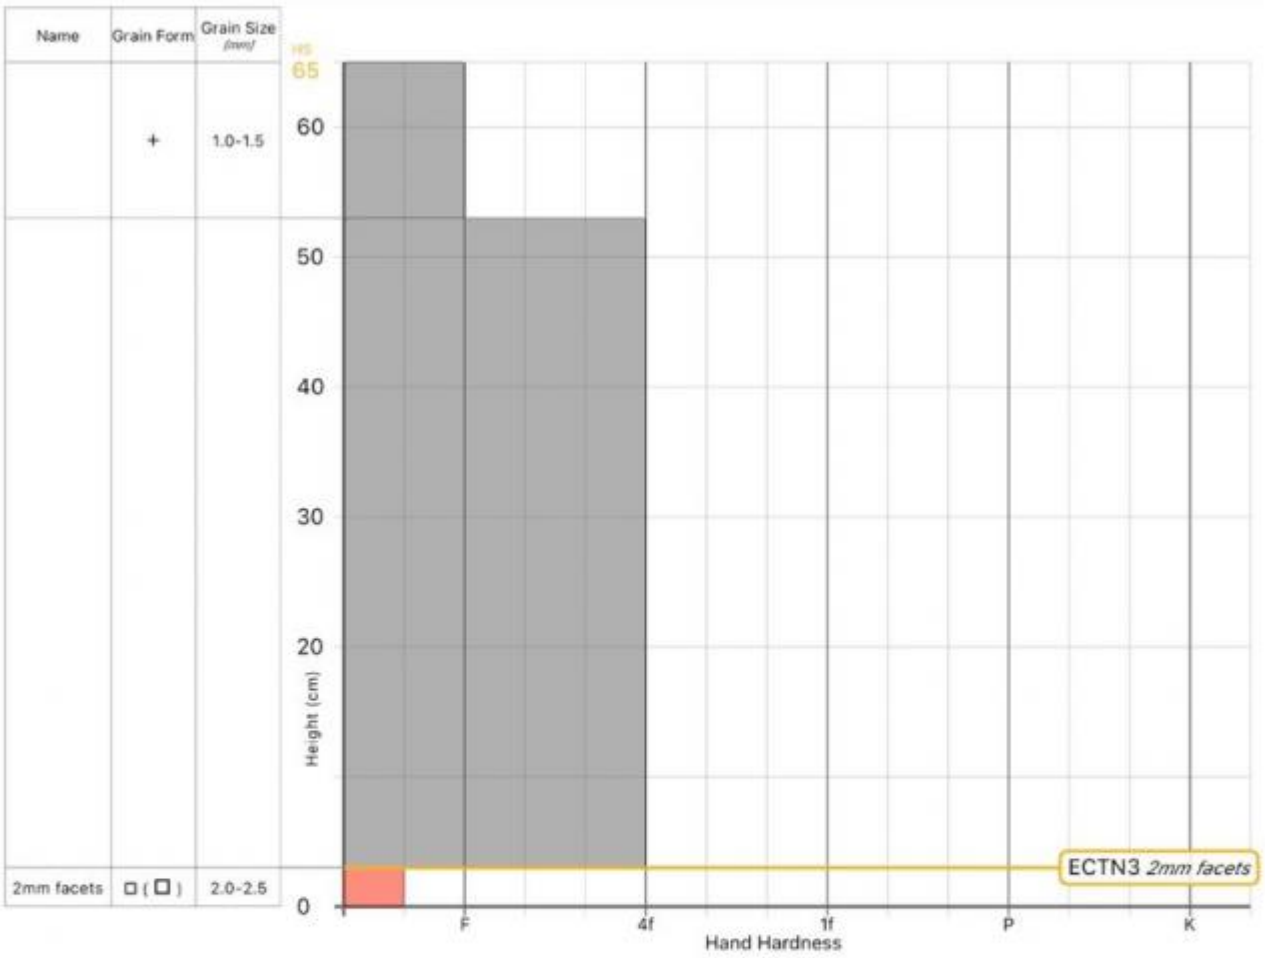

Profile Name: **Bridger Range**

General

🕒 Date: 2024-11-05 11:10:24.000
👤 Observer: **Tyler Miller**
🏠 Org:

Location

📍 Elevation: **7800ft**
🌬️ Aspect: **NW**
📐 Slope: **23°**
📍 Lat/Lng: **45.8305,-110.9307**

Weather

🌡️ Air Temperature: **?**
☁️ Sky Cover: **Scattered**
❄️ Precipitation: **No Precipitation**
🌬️ Wind: **Moderate,NE**
👉 Blowing Snow: **Light**

Snow Conditions

📏 Total Snow Depth (HS): **65cm**
❄️ Surface Grain: **Graupel 1.0-1.5mm**
👣 Foot Pen: **?**
🛷 Ski Pen: **?**

Notes: -13° C air (unable to input negative value for temp)

PROPAGATION LABS | MANUAL SNOW PROFILE

Advisory Region
Bridger Range
Longitude
-110.92W
Latitude
45.82N
Bridger Range, 2024-11-07