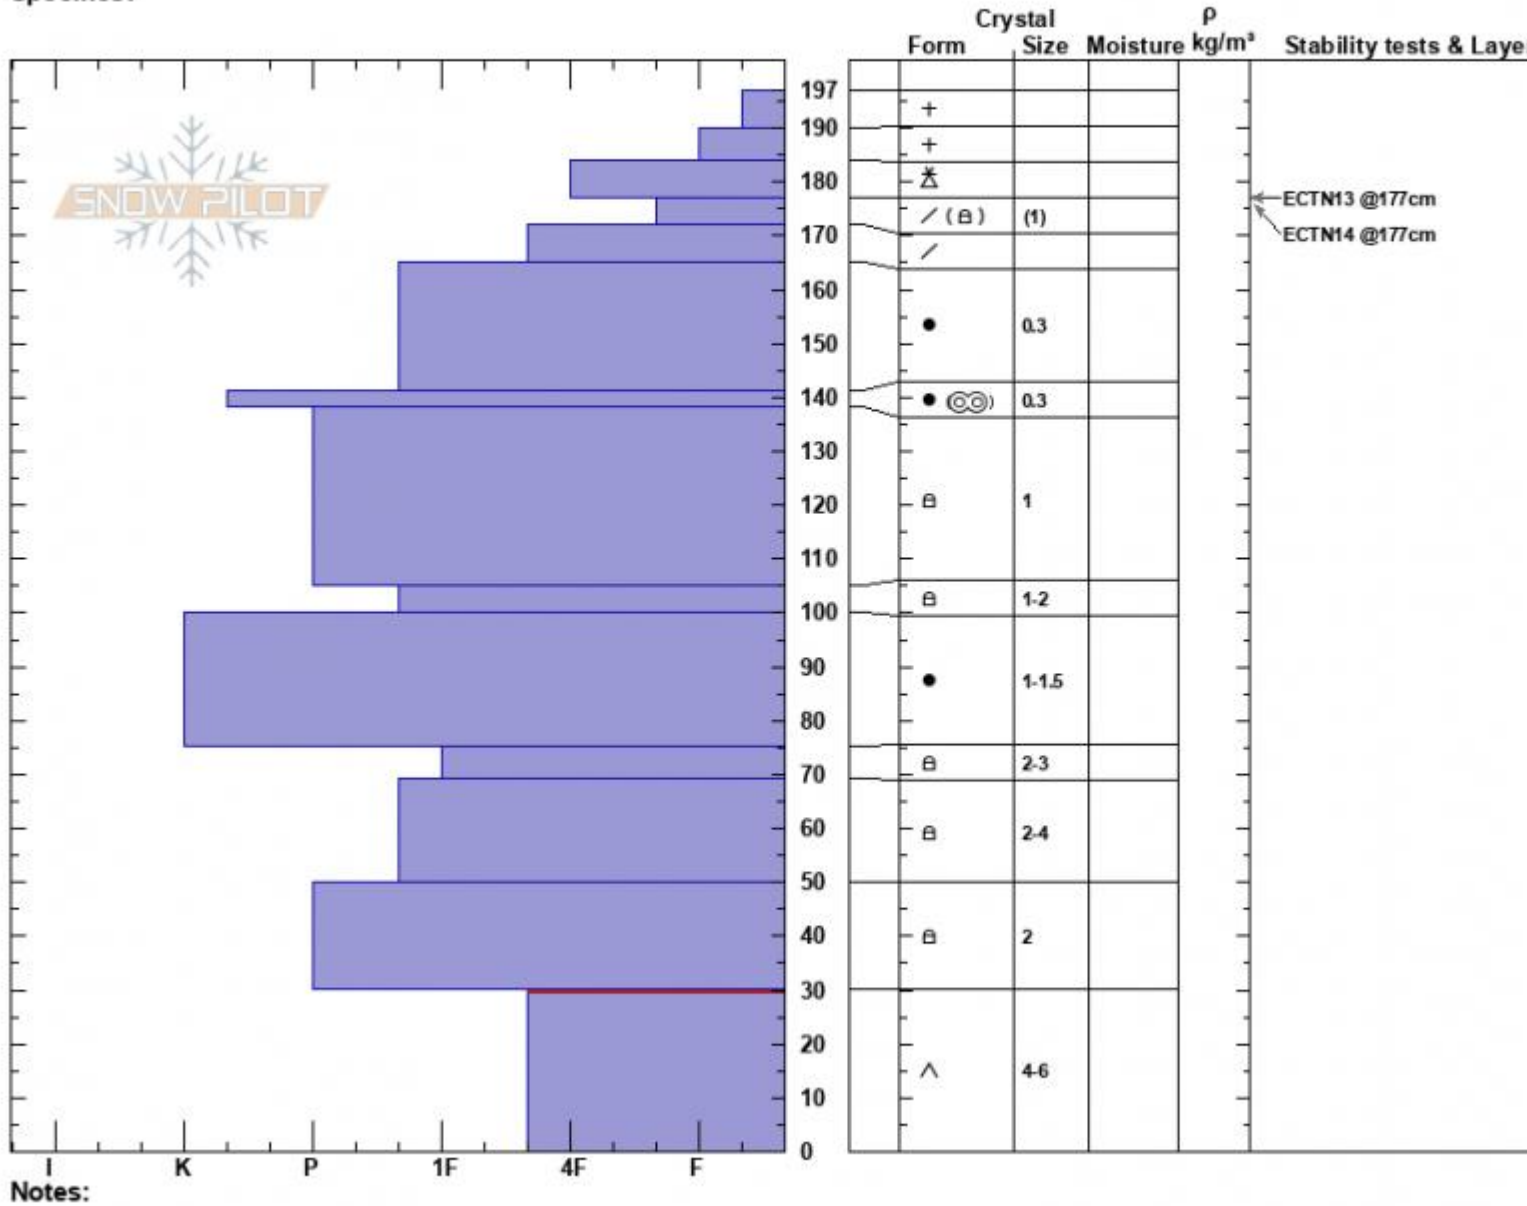

First Yellow Mule  
 Madison Range-N  
 MT  
 Elevation: 9400 ft  
 Aspect: 11°  
 Specifics:

Zach Peterson  
 03/24/2024 - 11:10am  
 Co-ord: 45.17495N, -111.37992W  
 Slope Angle: 12°  
 Wind Loading: yes

Stability: Good  
 Air Temperature:  
 Sky Cover: OVC  
 Precipitation: S-1  
 Wind: N Light Breeze

HS:197 Layer Notes:  
 PF:35 30-0cm: Problematic layer

Notes:  
 Advisory Region  
 Northern Madison  
 Longitude  
 -111.38W  
 Latitude  
 45.17N  
 Northern Madison, 2024-03-24