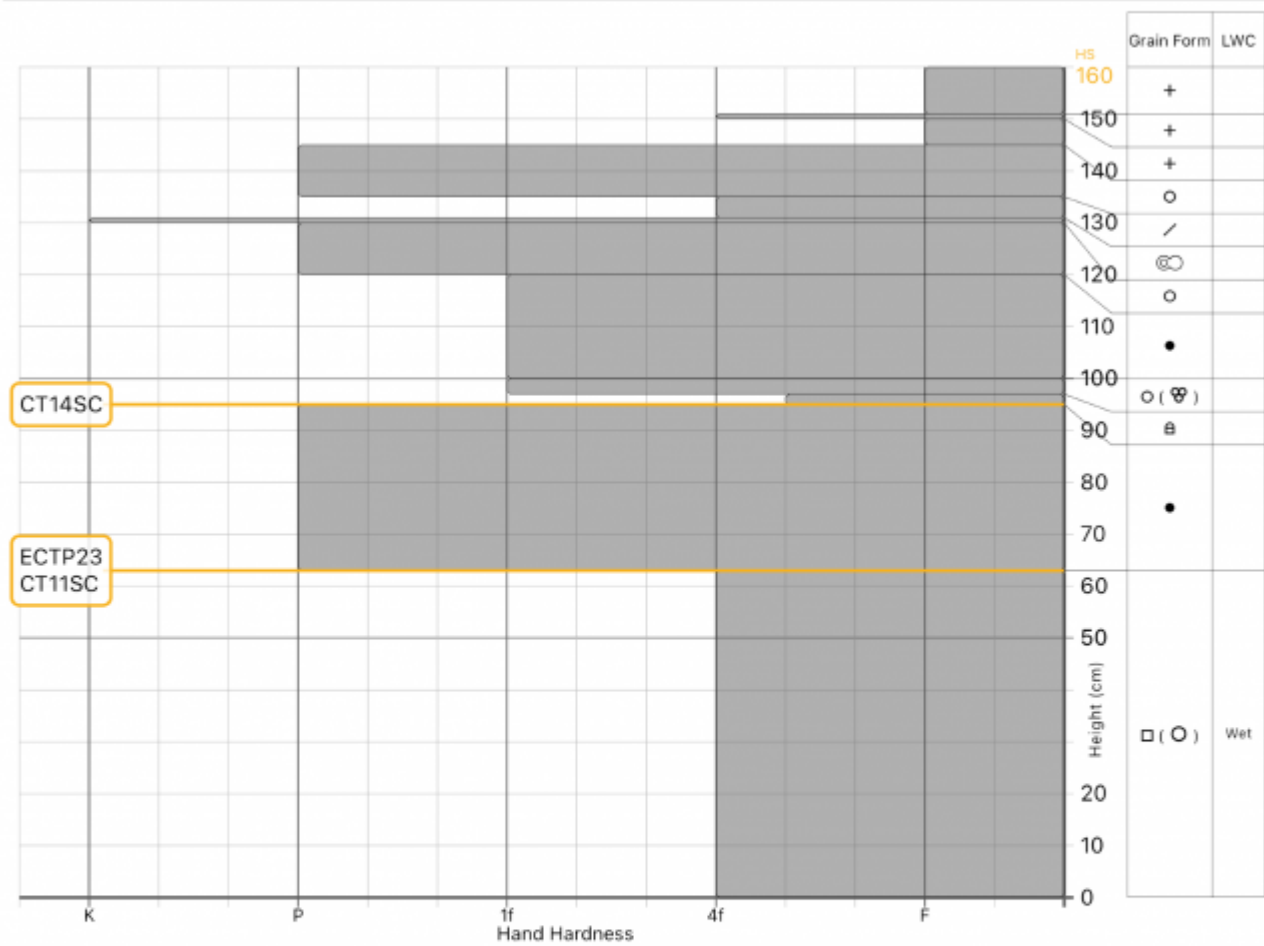

Profile Name: **Lower Henderson**

General

🕒 Date: 2024-03-24 13:08:18.000
 👤 Observer: **Garrett Harmsen**
 🏠 Org: **Propagation Labs**

Location

📍 Elevation: **9388ft**
 🌐 Aspect: **SE**
 📐 Slope: **26°**
 📍 Lat/Lng: **45.0448,-109.9253**

Weather

🌡️ Air Temperature: ?
 ☁️ Sky Cover: ?
 ❄️ Precipitation: ?
 🌬️ Wind: ?
 🌨️ Blowing Snow: ?

Snow Conditions

📏 Total Snow Depth (HS): **160cm**
 🌿 Surface Grain: ?
 🚶 Foot Pen: ?
 🛷 Ski Pen: ?

Notes: CT11SC: was a deep tap test not ct., relatively shallow location - nearby snowpack 170-190cm deep

MANUAL SNOW PROFILE

Advisory Region
 Cooke City
 Longitude
 -109.95W
 Latitude
 45.05N
 Cooke City, 2024-03-27