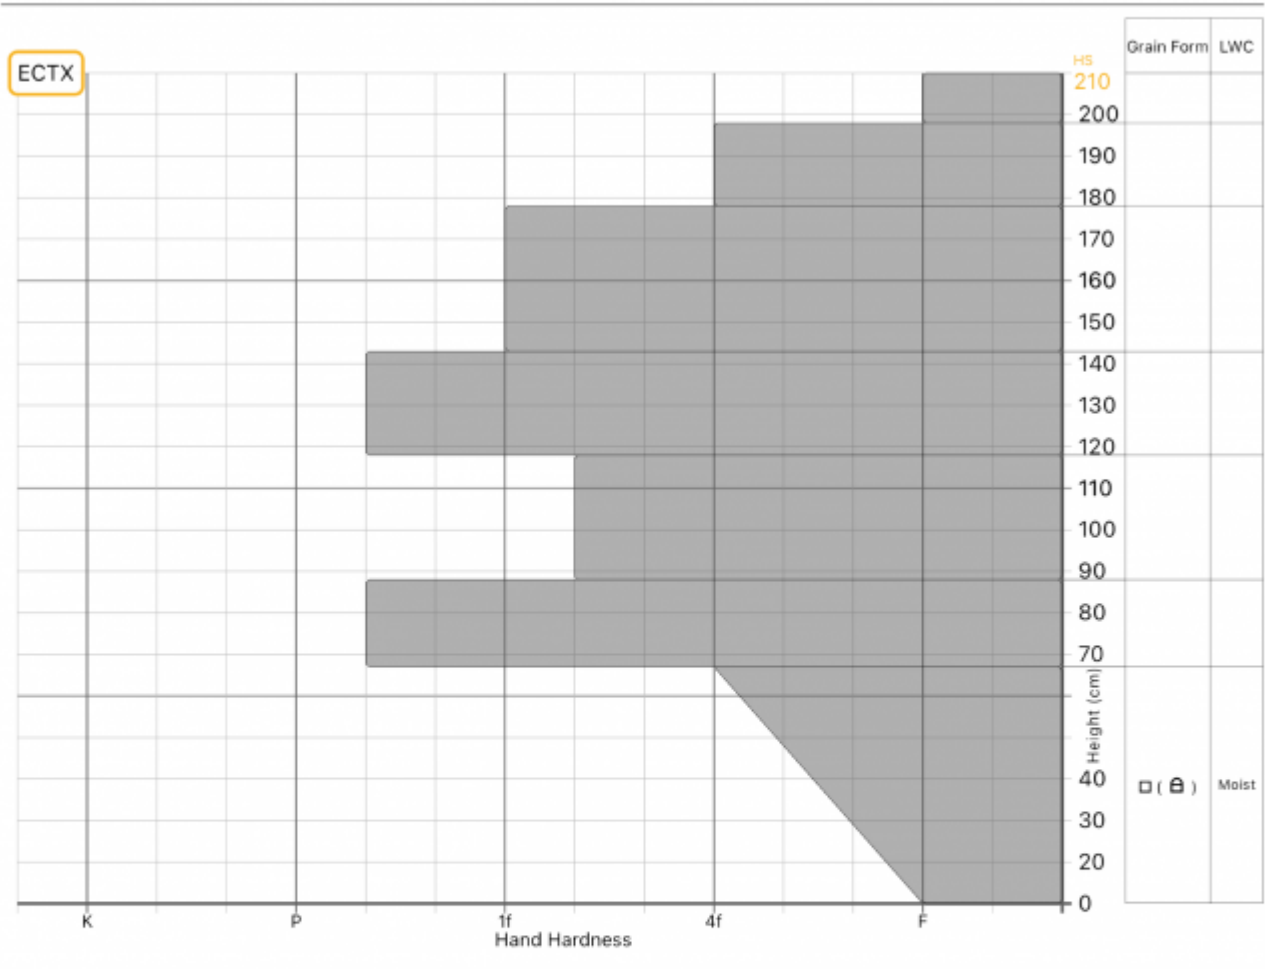

Profile Name: Republic Creek

General
🕒 Date: 2024-03-24 14:13:00.000
👤 Observer: Joe Trovato
🏠 Org: Propagation Labs

Location
📍 Elevation: 9536ft
🌬 Aspect: W
📐 Slope: 27°
📍 Lat/Lng: 44.9853,-109.9270

Weather
🌡 Air Temperature: ?
☁ Sky Cover: ?
❄ Precipitation: ?
🌬 Wind: ?
🌀 Blowing Snow: ?

Snow Conditions
📏 Total Snow Depth (HS): 210cm
❄ Surface Grain: ?
👤 Foot Pen: ?
👤 Ski Pen: ?

Notes:

Advisory Region
Cooke City
Longitude
-109.94W
Latitude
44.99N
Cooke City, 2024-03-27