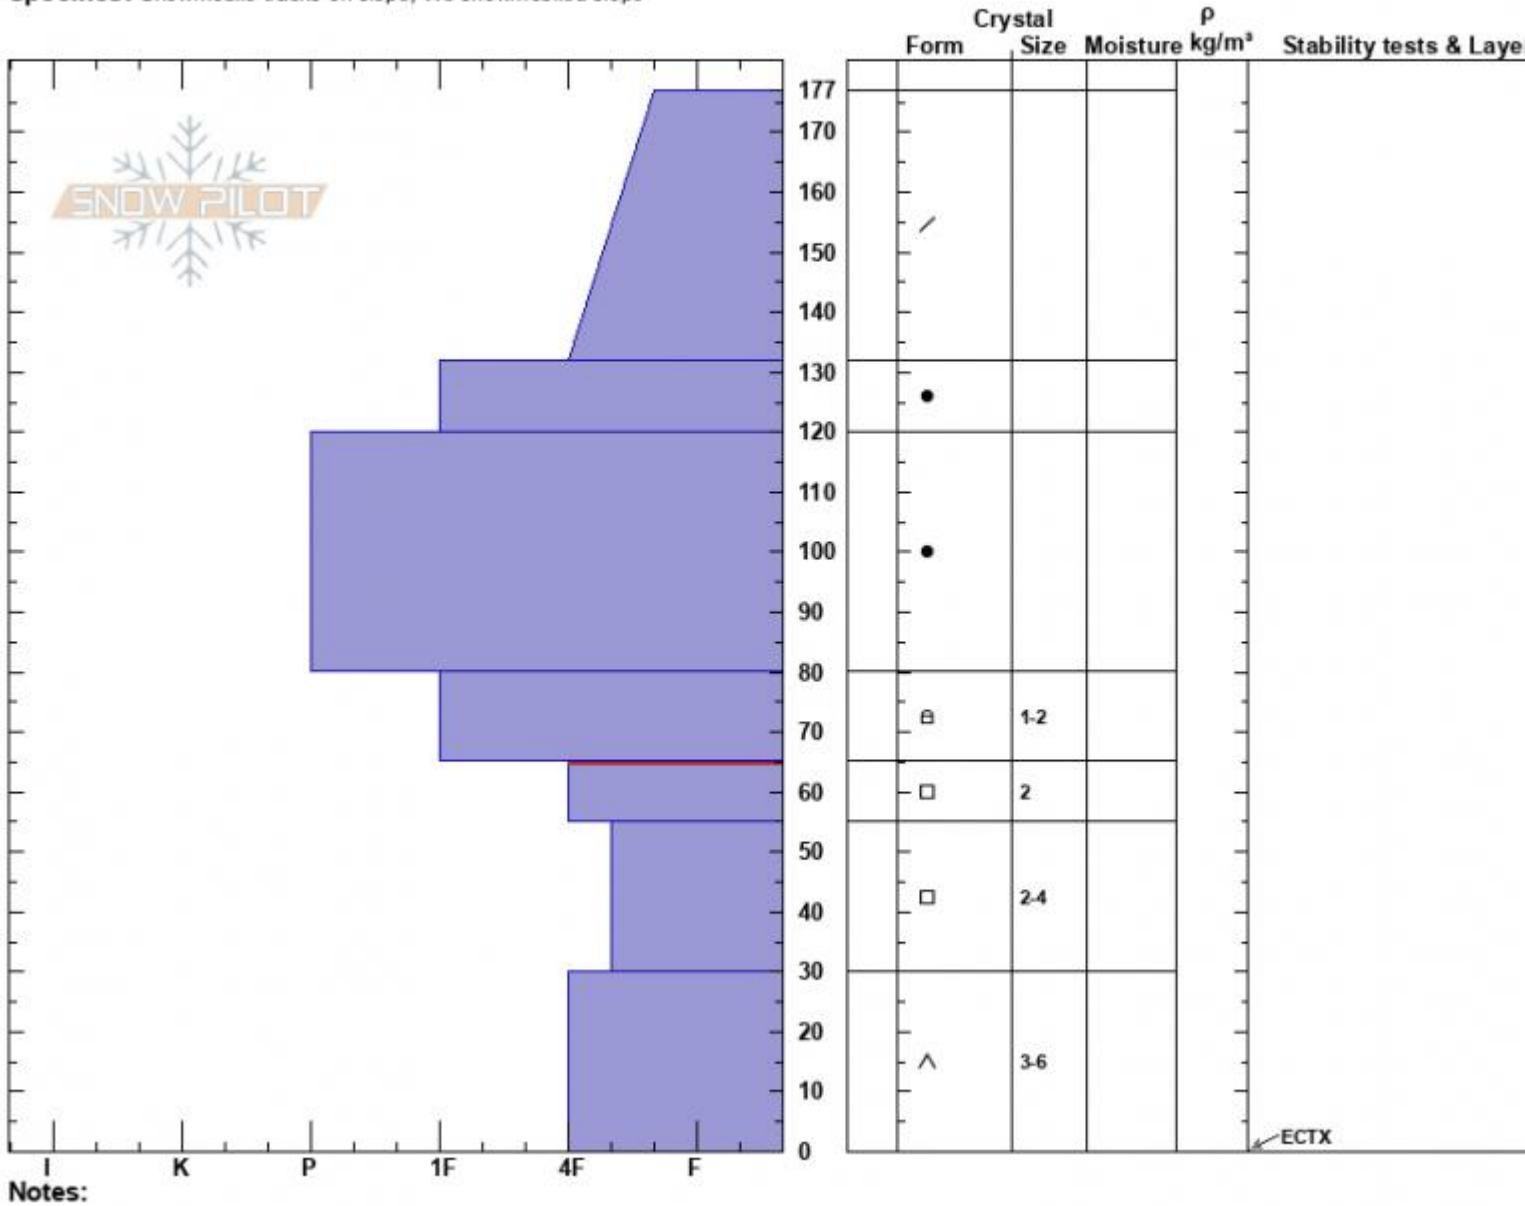

Portal Creek  
 Gallatin Range-N  
 MT  
 Elevation: 9400 ft  
 Aspect: 5°  
 Specifics: Snowmobile tracks on slope; We snowmobiled slope

Ian Hoyer  
 03/20/2024 - 11:00am  
 Co-ord: 45.22691N, -111.11935W  
 Slope Angle: 30°  
 Wind Loading: no

Stability: Fair  
 Air Temperature:  
 Sky Cover: FEW  
 Precipitation: NO  
 Wind: Calm

HS:177 Layer Notes:  
 PF:30 65-55cm:Problematic layer

Advisory Region  
 Northern Gallatin  
 Longitude  
 -111.14W  
 Latitude  
 45.29N  
 Northern Gallatin, 2024-03-20