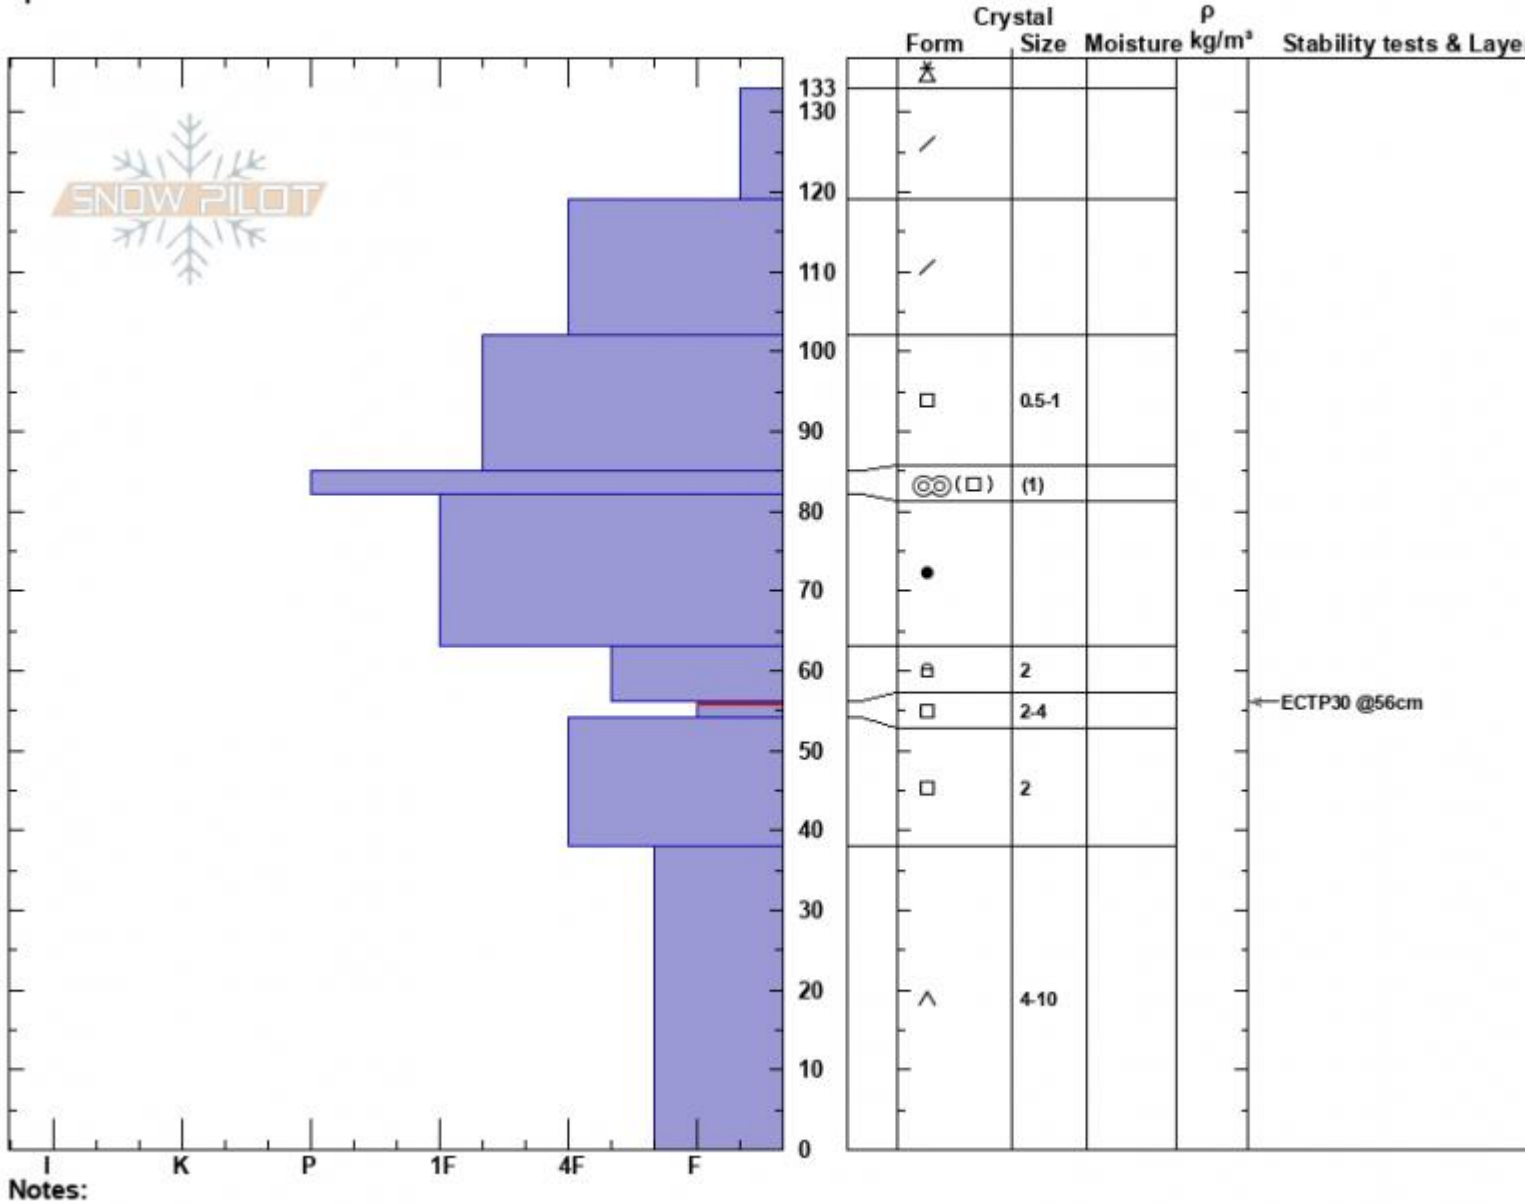

Below Divide Peak  
 Gallatin Range-N  
 MT  
 Elevation: 9280 ft  
 Aspect: 119°  
 Specifics:

Zach Peterson  
 02/22/2024 - 1:30pm  
 Co-ord: 45.40102N, -110.96883W  
 Slope Angle: 22°  
 Wind Loading: no

Stability: Fair  
 Air Temperature:  
 Sky Cover: BKN  
 Precipitation: S-1  
 Wind: Light Breeze

HS:133 Layer Notes:  
 PF:25 56-54cm:Problematic layer

Advisory Region  
 Northern Gallatin  
 Longitude  
 -110.98W  
 Latitude  
 45.40N  
 Northern Gallatin, 2024-02-22