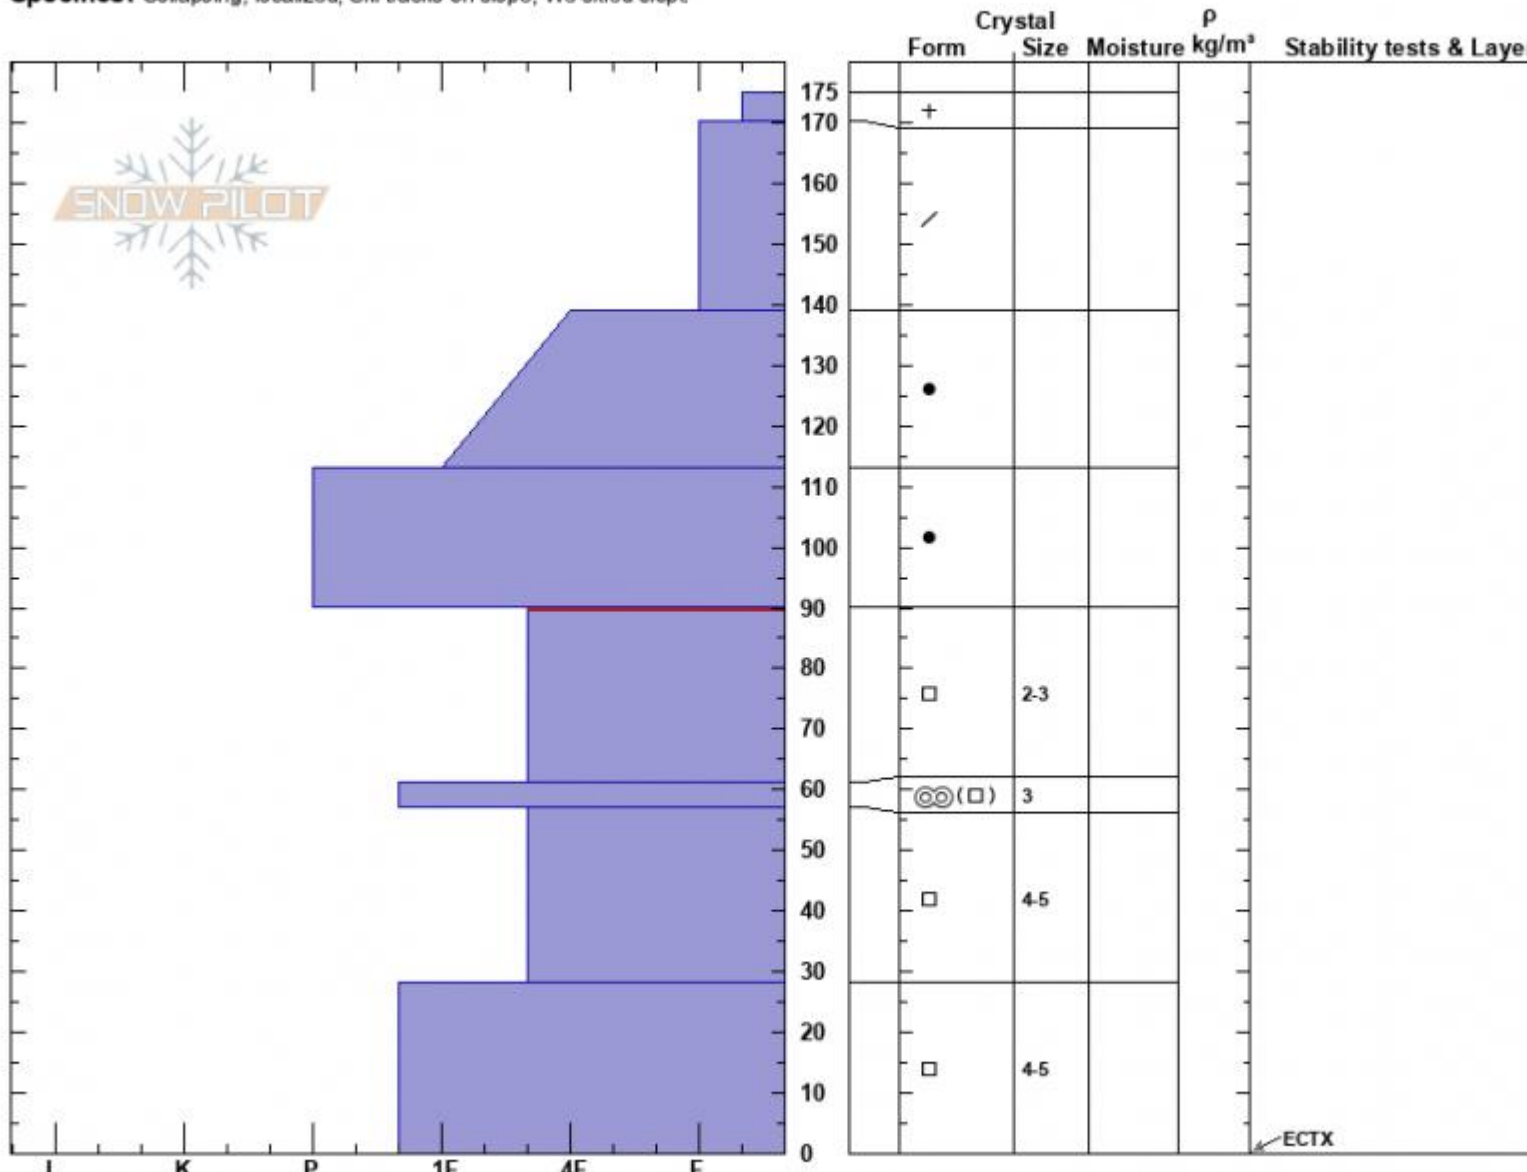

West Woody Profile  
 Cooke City  
 MT  
 Elevation: 9400 ft  
 Aspect: 295°  
 Specifics: Collapsing, localized; Ski tracks on slope; We skied slope

Dave Zinn  
 02/19/2024 - 1:00pm  
 Co-ord: 44.98549N, -109.92732W  
 Slope Angle: 28°  
 Wind Loading: no

Stability: Poor  
 Air Temperature:  
 Sky Cover: BKN  
 Precipitation: NO  
 Wind: S Light Breeze

HS:175 Layer Notes:  
 90-61cm: Problematic layer

Advisory Region  
 Cooke City  
 Longitude  
 -109.92W  
 Latitude  
 44.97N  
 Avalanche Details: [Large Collapse on West Woody Ridge](#)  
 Cooke City, 2024-02-20