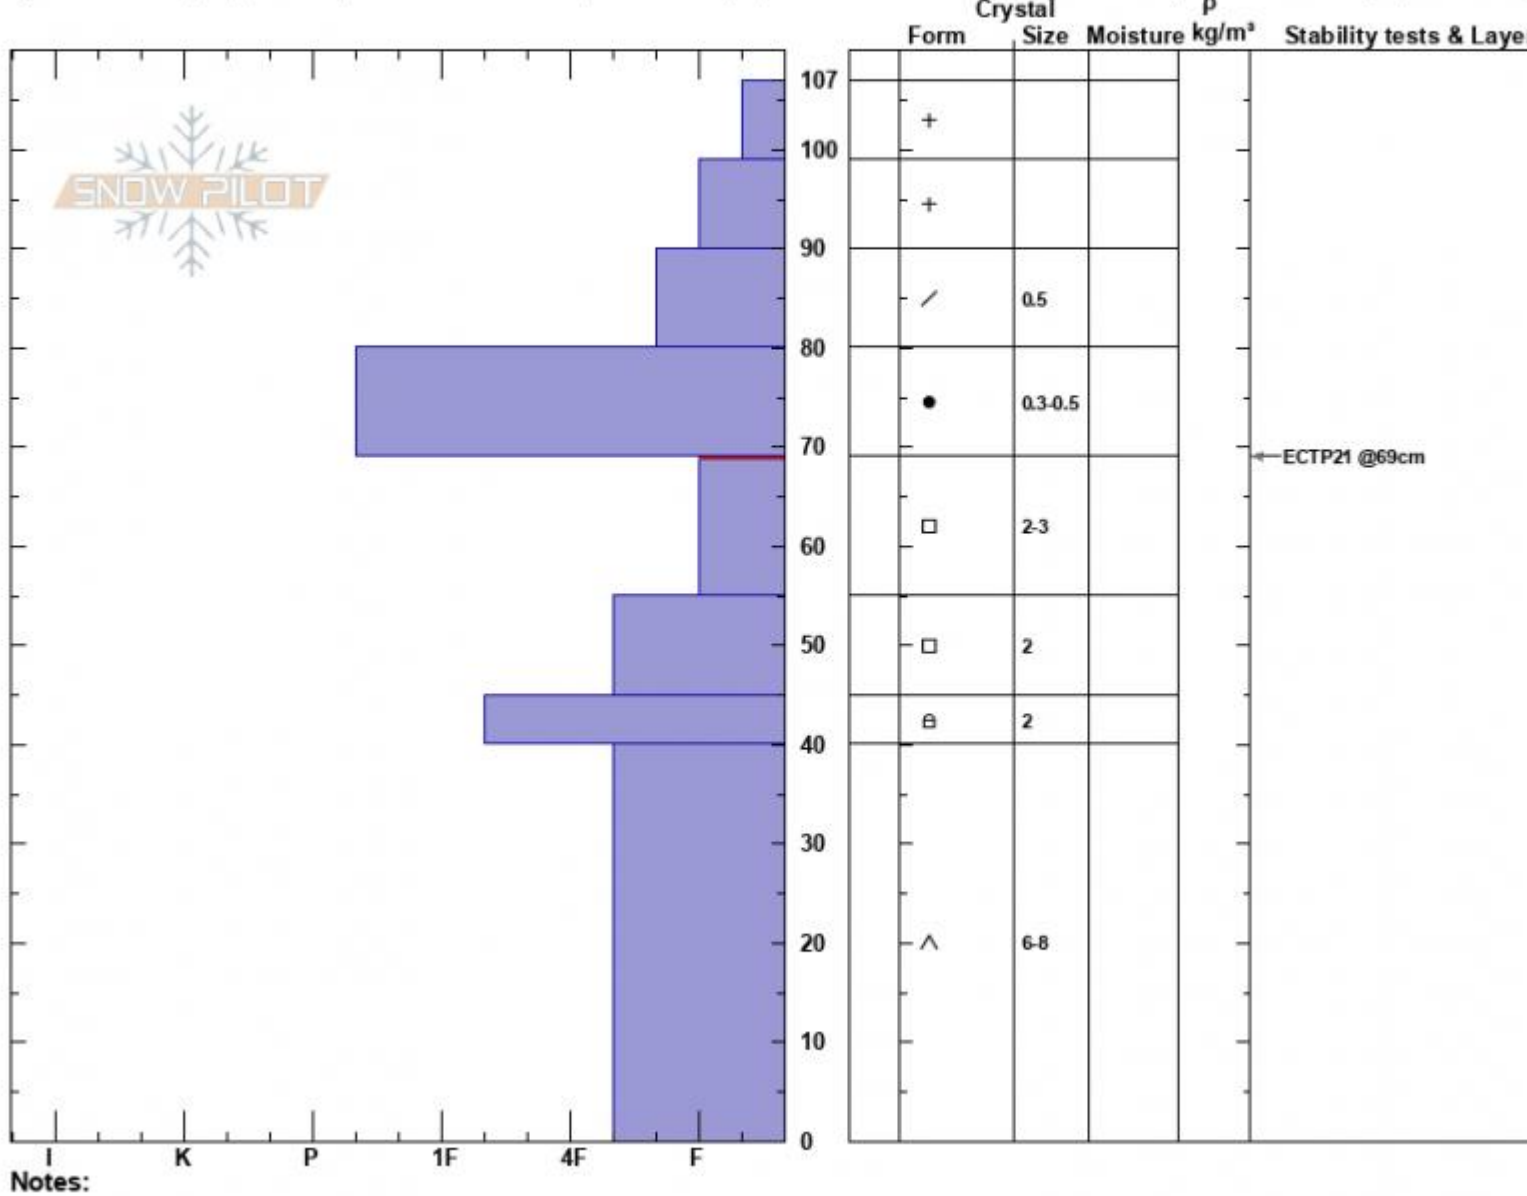

W. Woody Ridge
 Cooke City
 MT
 Elevation: 9761 ft
 Aspect: 270°

Alex Marienthal
 02/05/2024 - 11:07am
 Co-ord: 44.98583N, -109.92528W
 Slope Angle: 30°
 Wind Loading: no

Stability: Poor
 Air Temperature:
 Sky Cover: OVC
 Precipitation: S-1
 Wind: SW Moderate

HS:107
 PF:30
 Layer Notes: 69-55cm:Problematic layer

Specifics: Collapsing, localized; Recent avalanche activity on similar slopes; Recent avalanche activity on different slopes; Ski tracks on slope; We skied slope

Advisory Region
 Cooke City
 Longitude
 -109.94W
 Latitude
 44.99N
 Cooke City, 2024-02-06