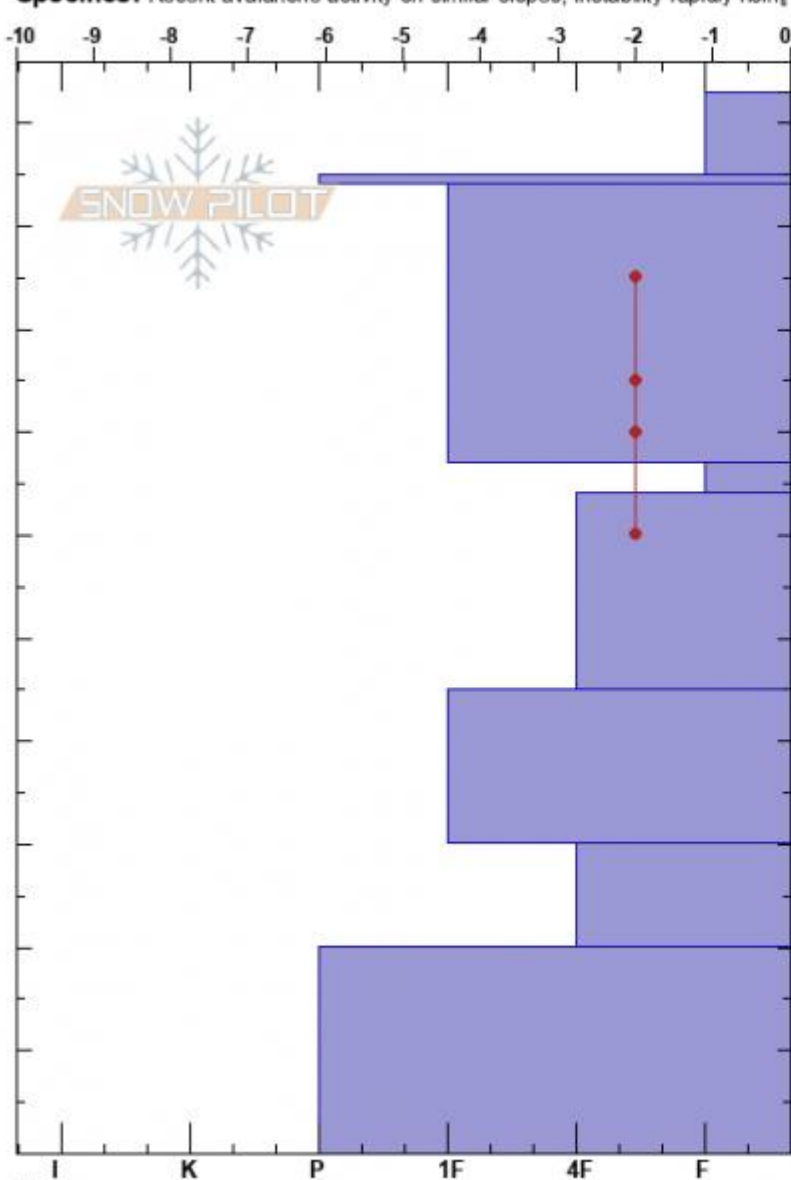

Arrowhead Ridge
 Bridger Range
 MT
 Elevation: 8800 ft
 Aspect: 130°
 Specifics: Recent avalanche activity on similar slopes; Instability rapidly rising

Ian Hoyer
 01/30/2024 - 1:00pm
 Co-ord: 45.91985N, -110.97778W
 Slope Angle: 28°
 Wind Loading: no

Stability: Poor
 Air Temperature:
 Sky Cover: CLR
 Precipitation: NO
 Wind: Calm

HS:103
 PF:25 67-64cm:Problematic layer
 PS:5

Form	Crystal Size	Moisture	kg/m ³	Stability tests & Layer
⊙		M		
⊙				
●		D		
□ (V)	2(3)			← ECTP12 @67cm
□	2			
□	2			
□	3-6			
⊙(□)	2-3			

Advisory Region
 Bridger Range
 Longitude
 -110.96W
 Latitude
 45.90N
 Bridger Range, 2024-01-30