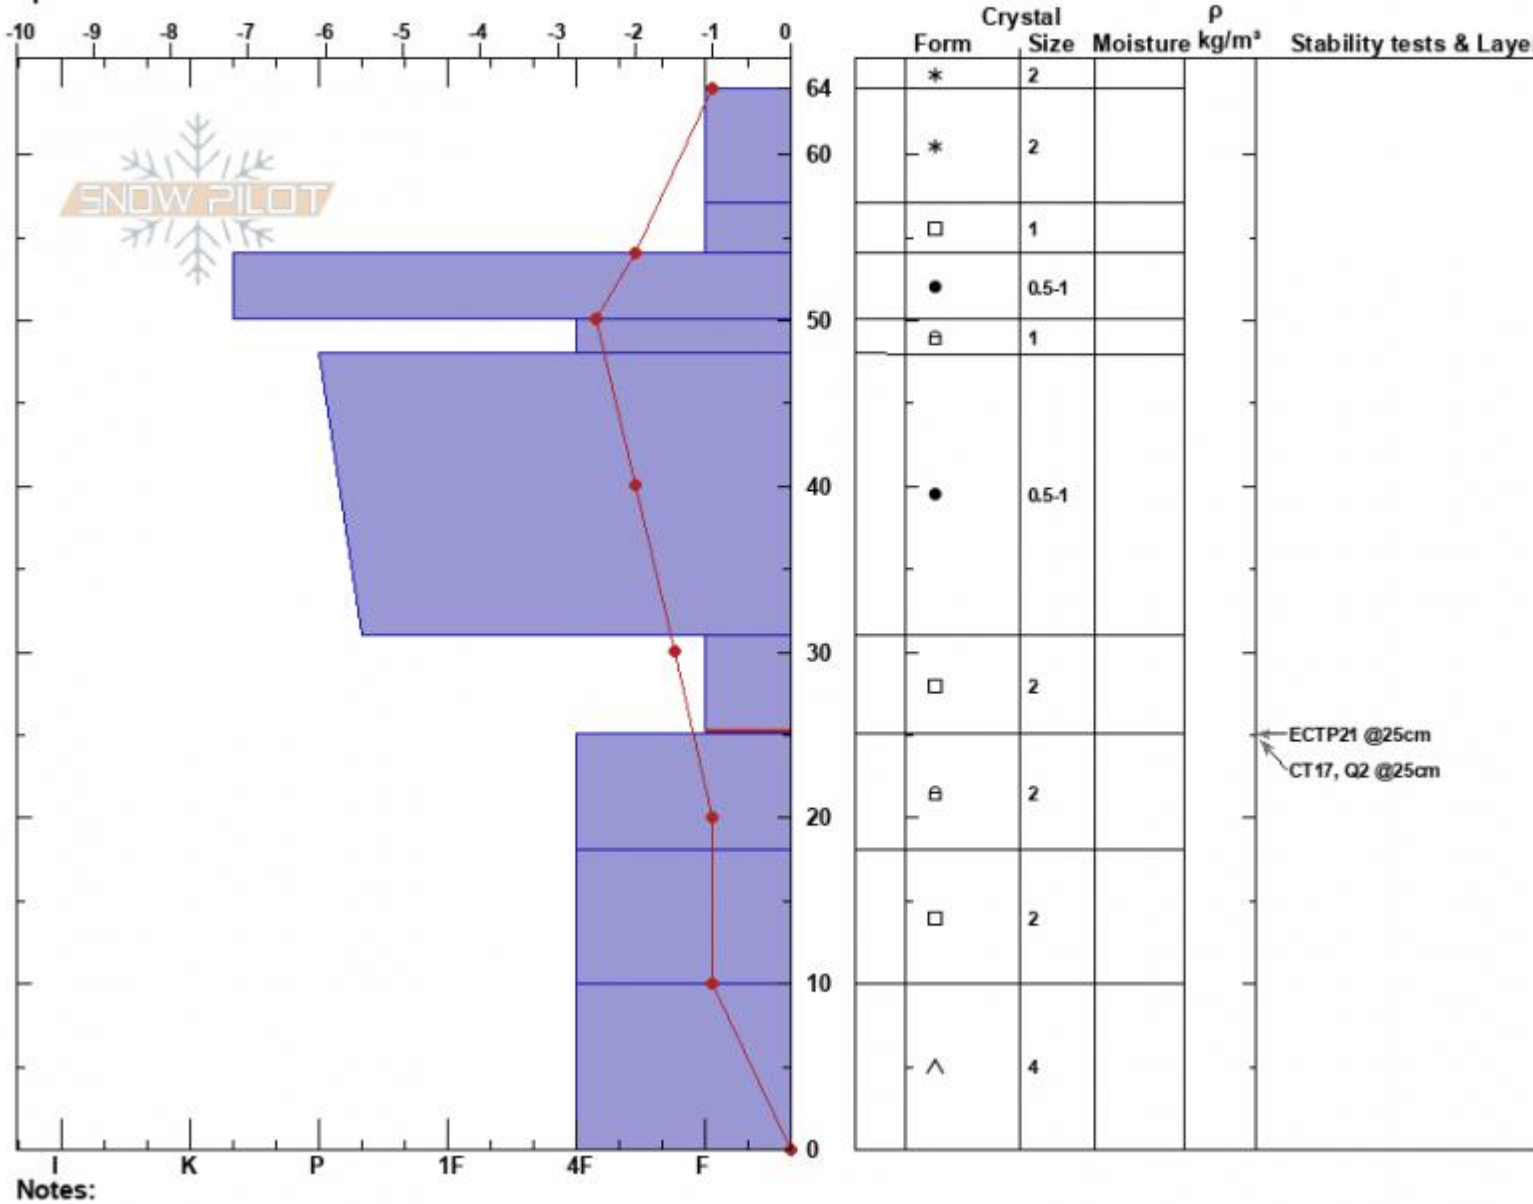

Lick Creek NE Meadow
 Gallatin Range-N
 MT
 Elevation: 8064 ft
 Aspect: 13°
 Specifics:

Eliza Donahue
 02/03/2024 - 2:30pm
 Co-ord: 45.52435N, -110.95577W
 Slope Angle: 12°
 Wind Loading: previous

Stability:
 Air Temperature: -4°C
 Sky Cover: X
 Precipitation: S1
 Wind: SW Light Breeze

HS:64
 PF:10
 PS:5
 Layer Notes:
 31-25cm:Problematic layer

Advisory Region
 Northern Gallatin
 Longitude
 -110.96W
 Latitude
 45.52N
 Northern Gallatin, 2024-02-03