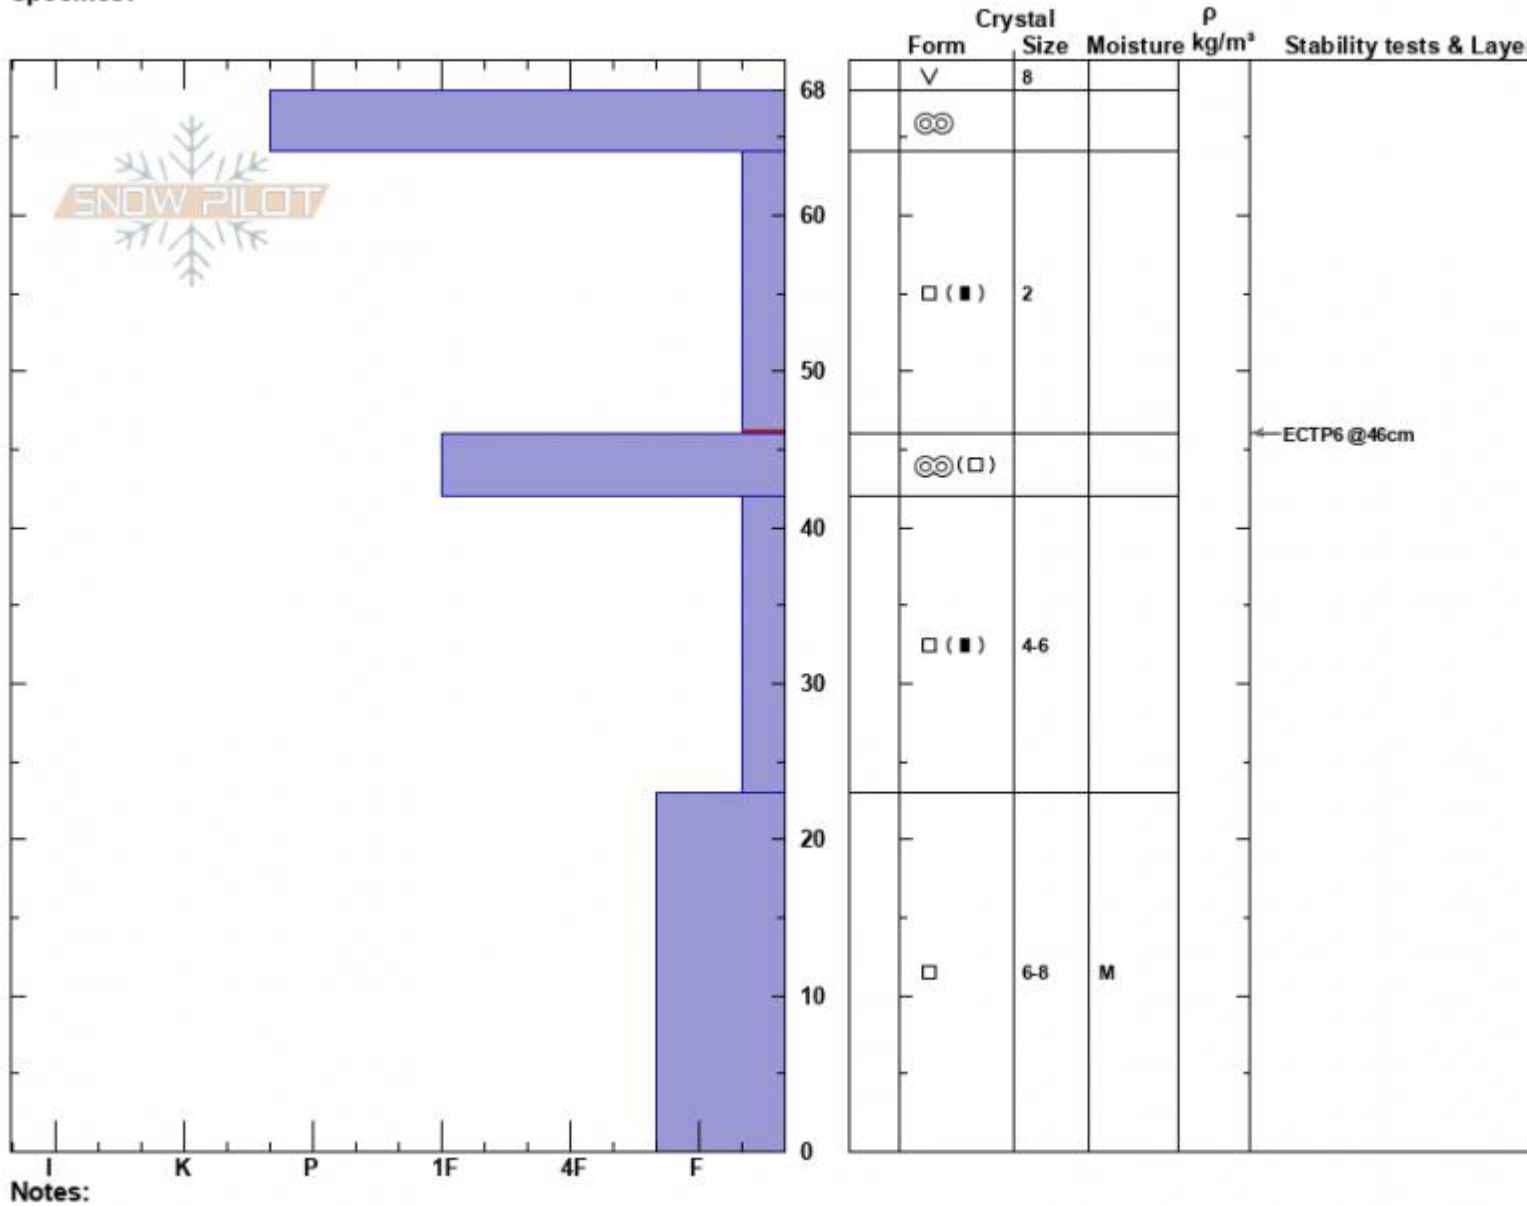

Taylor Fork, WidnsBndr  
 Madison Range-S  
 MT  
 Elevation: 8860 ft  
 Aspect: 250°  
 Specifics:

Zach Peterson  
 02/01/2024 - 12:00pm  
 Co-ord: 44.97682N, -111.35961W  
 Slope Angle: 26°  
 Wind Loading: no

Stability: Poor  
 Air Temperature:  
 Sky Cover: FEW  
 Precipitation: NO  
 Wind: Calm

HS:68  
 PF:72  
 Layer Notes:  
 64-46cm:Problematic layer

Notes:  
 Advisory Region  
 Southern Madison  
 Longitude  
 -111.27W  
 Latitude  
 45.06N  
 Southern Madison, 2024-02-01