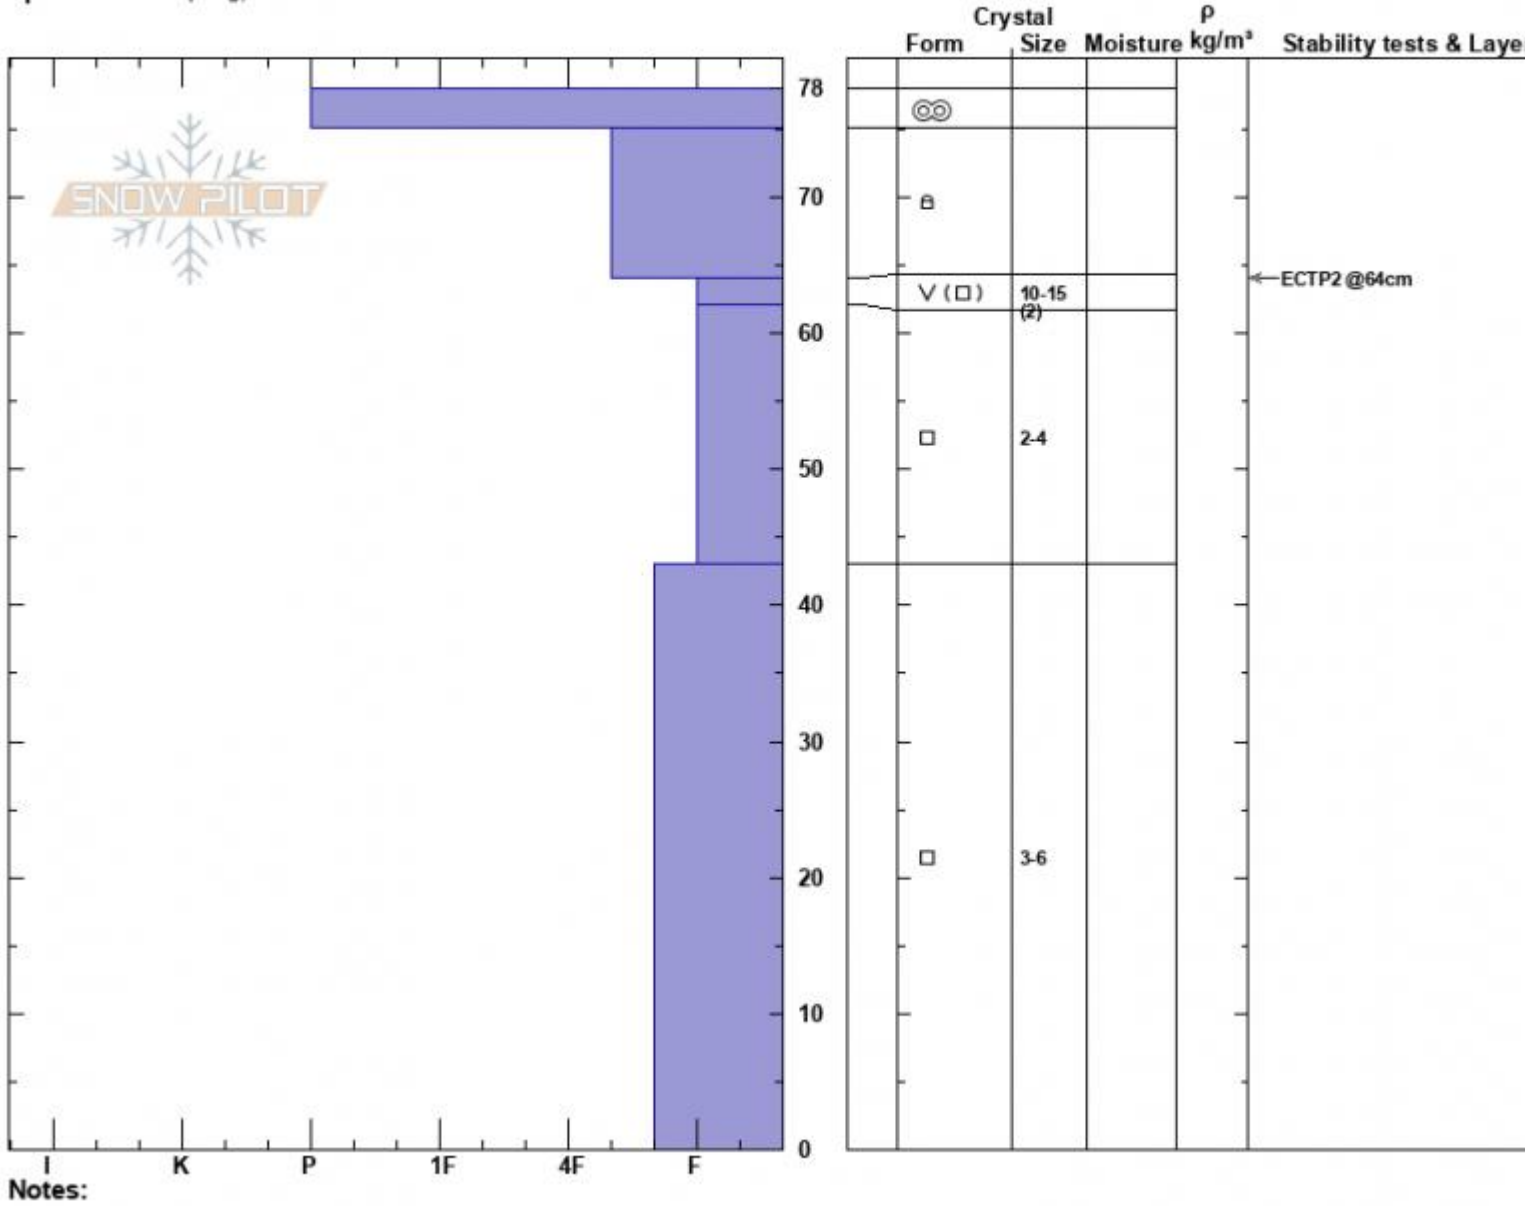

Sunlight Basin
 Madison Range-S
 MT
 Elevation: 9300 ft
 Aspect: 109°
 Specifics: Collapsing, localizer

Zach Peterson
 02/01/2024 - 11:00am
 Co-ord: 44.97500N, -111.31399W
 Slope Angle: 22°
 Wind Loading: no

Stability: Poor
 Air Temperature:
 Sky Cover: CLR
 Precipitation: NO
 Wind: SW Moderate

HS:78
 PF:27
 Layer Notes:
 64-62cm:Problematic layer

Notes:
 Advisory Region
 Southern Madison
 Longitude
 -111.27W
 Latitude
 45.06N
 Southern Madison, 2024-02-01