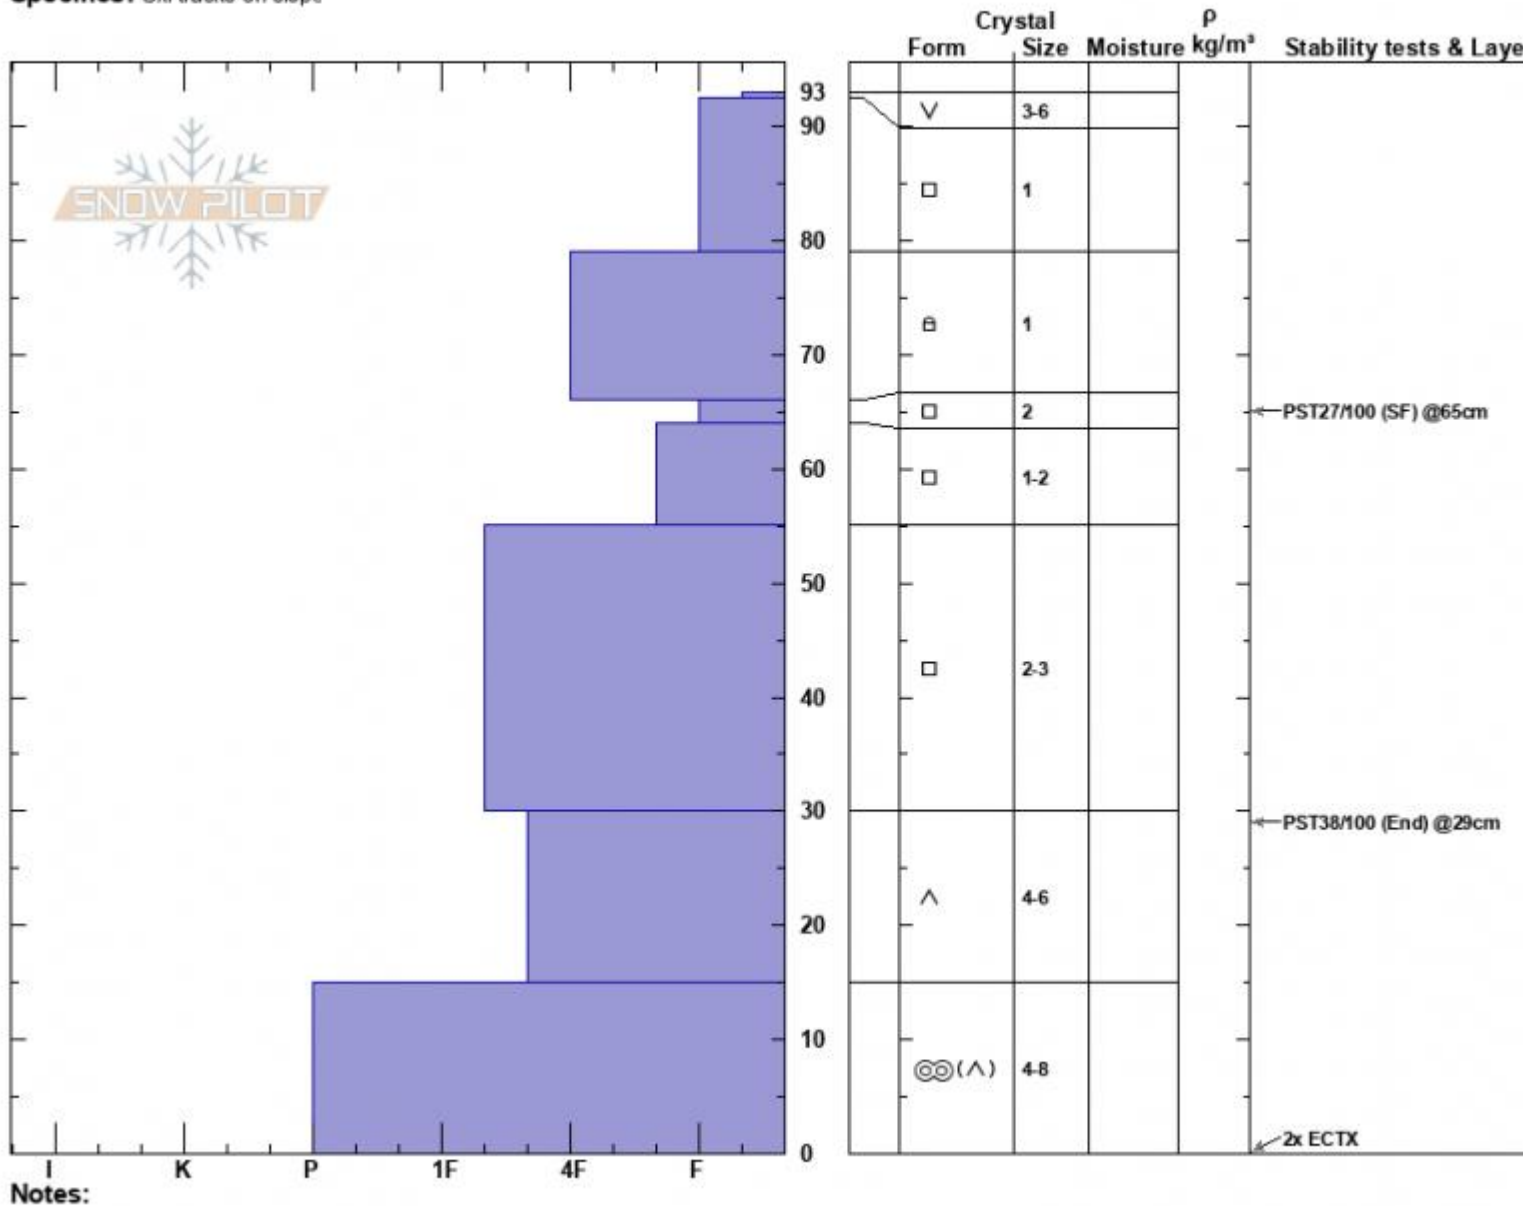

Reefer Chutes  
 Bridger Range  
 MT  
 Elevation: 8326 ft  
 Aspect: 330°  
 Specifics: Ski tracks on slope

Alex Marienthal  
 01/27/2024 - 10:42am  
 Co-ord: 45.82897N, -110.93213W  
 Slope Angle: 29°  
 Wind Loading: no

Stability: Fair  
 Air Temperature: -2°C  
 Sky Cover: OVC  
 Precipitation: NO  
 Wind: Light Breeze

HS:93  
 PF:83  
 PS:12  
 Layer Notes:

Advisory Region  
 Bridger Range  
 Longitude  
 -110.94W  
 Latitude  
 45.83N  
 Bridger Range, 2024-01-28