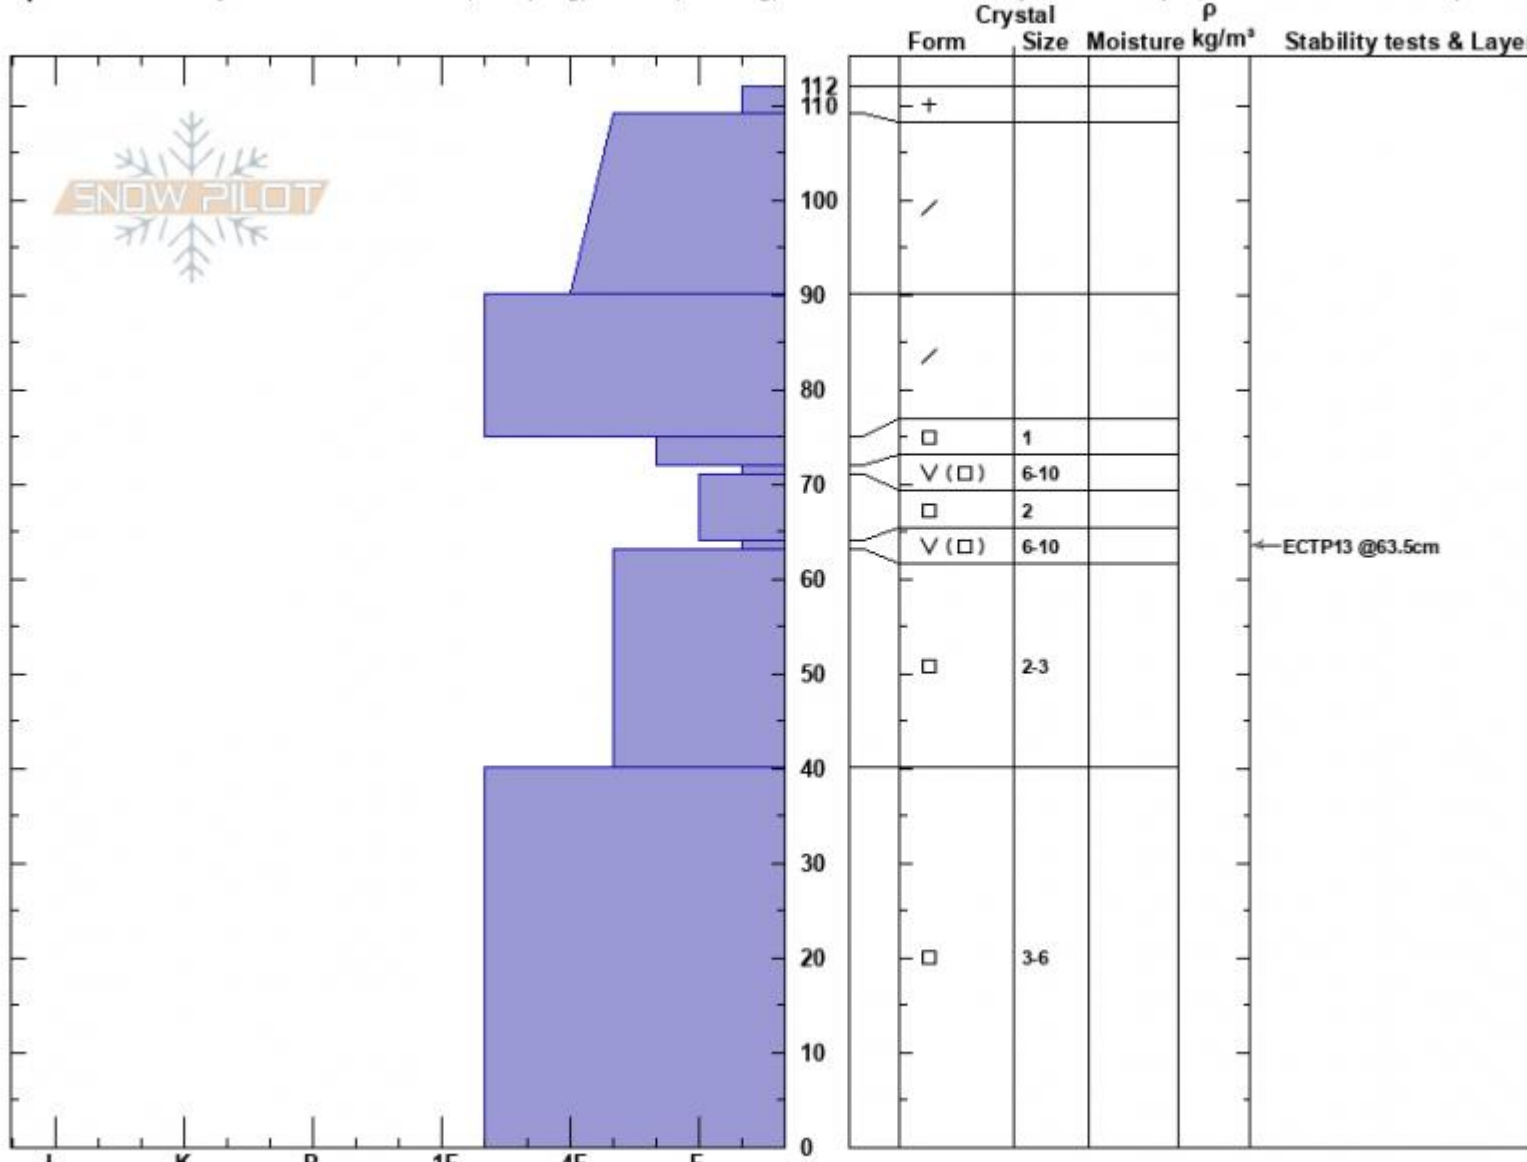

TargheeCrk, Lionhead
Henry Mtns
MT

Elevation: 9015 ft
Aspect: 60°

Alex Marienthal
01/26/2024 - 12:35pm
Co-ord: 44.73732N, -111.37429W
Slope Angle: 25°
Wind Loading: no

Stability: Poor
Air Temperature:
Sky Cover: SCT
Precipitation: NO
Wind: Calm

HS:112 Layer Notes:
PF:90 64-63cm:Problematic layer

Specifics: Pit is adjacent to avalanche: other; Collapsing, localized; Cracking; Recent avalanche activity on similar slopes; Snowmobile tracks on slope

Notes: Dug 200' away on the same slope as an avalanche that occurred in last 3-6 days. R3-D2, 1-2' deep, 150' wide. Cracking around our sled tracks on the approached pit. Upper layer of surface likely collapsed prior to digging/testing. Additional Pit Specifics: Recent avalanche activity on different slopes; V

Advisory Region
Lionhead Range
Longitude
-111.32W
Latitude
44.71N
Lionhead Range, 2024-01-28