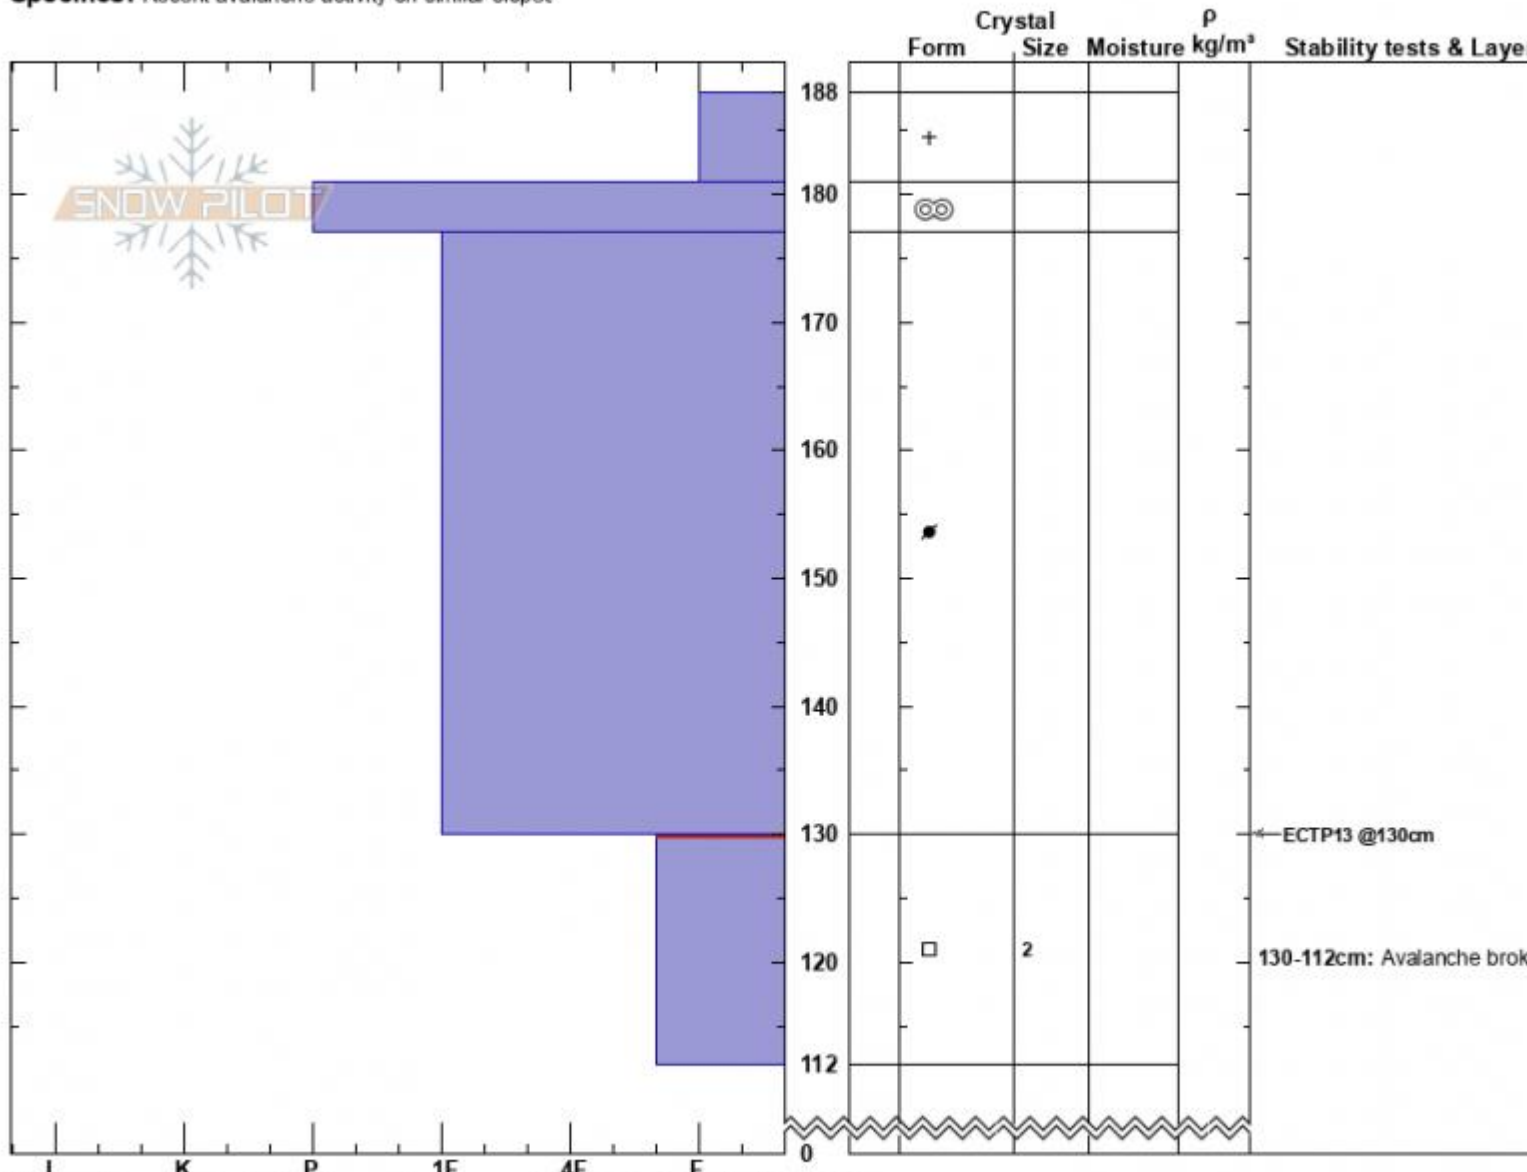

Beaver Creek Crown  
 Madison Range-N  
 MT  
 Elevation: 9200 ft  
 Aspect: 30°  
 Specifics: Recent avalanche activity on similar slopes

Zach Peterson  
 01/22/2024 - 10:30am  
 Co-ord: 45.16564N, -111.35889W  
 Slope Angle: 30°  
 Wind Loading: yes

Stability: Poor  
 Air Temperature:  
 Sky Cover: FEW  
 Precipitation: NO  
 Wind: SW Moderate

HS:188 **Layer Notes:**  
 130-112cm: Avalanche broke her  
 130-112cm: Problematic layer

Notes: Natural avalanche that happened on the morning of 01/22/2024. HS-N-R2-D2-O

Advisory Region  
 Northern Madison  
 Longitude  
 -111.38W  
 Latitude  
 45.17N  
 Northern Madison, 2024-01-22