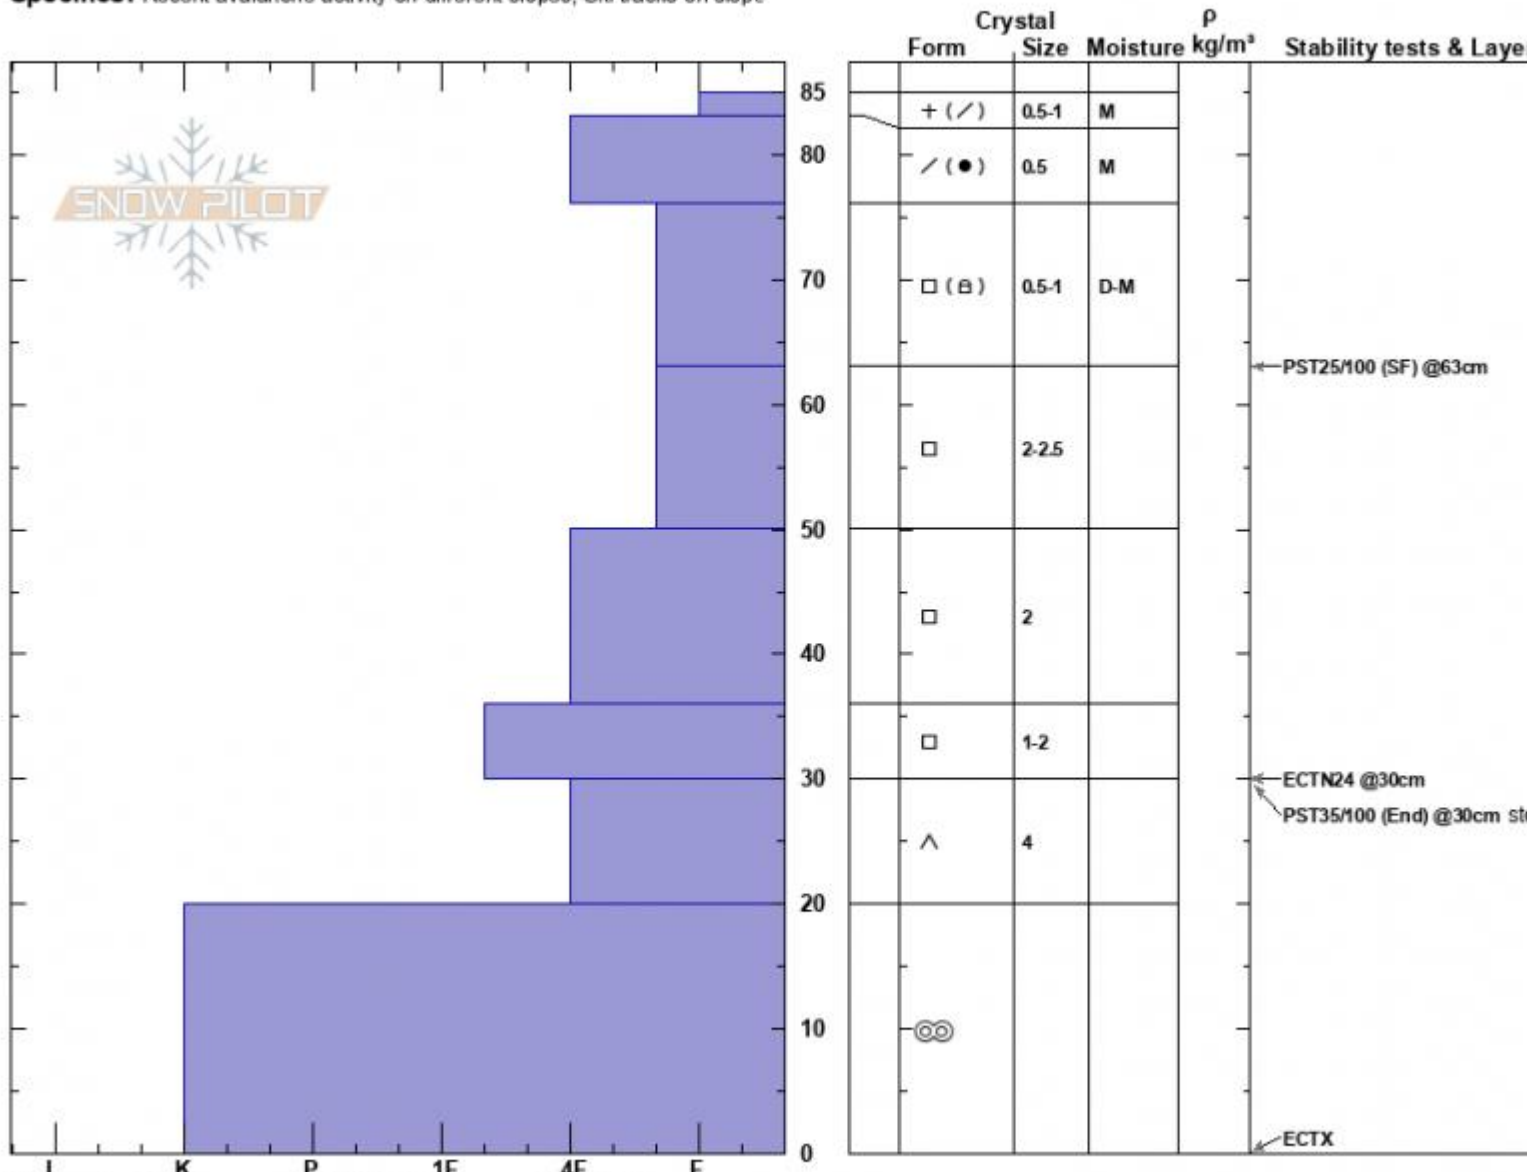

Refr. Chutes/Ramp
 Bridger Range
 MT
 Elevation: 8330 ft
 Aspect: 15°
 Specifics: Recent avalanche activity on different slopes; Ski tracks on slope

Alex Marienthal
 01/20/2024 - 1:00pm
 Co-ord: 45.82880N, -110.93213W
 Slope Angle: 26°
 Wind Loading: no

Stability: Fair
 Air Temperature: 1°C
 Sky Cover: BKN
 Precipitation: NO
 Wind: Calm

HS:85
 PF:80
 PS: 15
 Layer Notes: 30-20cm:Problematic layer

Notes: Top 7.5" of snow = 1" of SWE (19cm snow = 25mm SWE).
 Recent snowfall settled to 3.5" = 0.4" SWE (9cm snow = 10mm SWE).

Advisory Region
 Bridger Range
 Longitude
 -110.93W
 Latitude
 45.83N
 Bridger Range, 2024-01-20