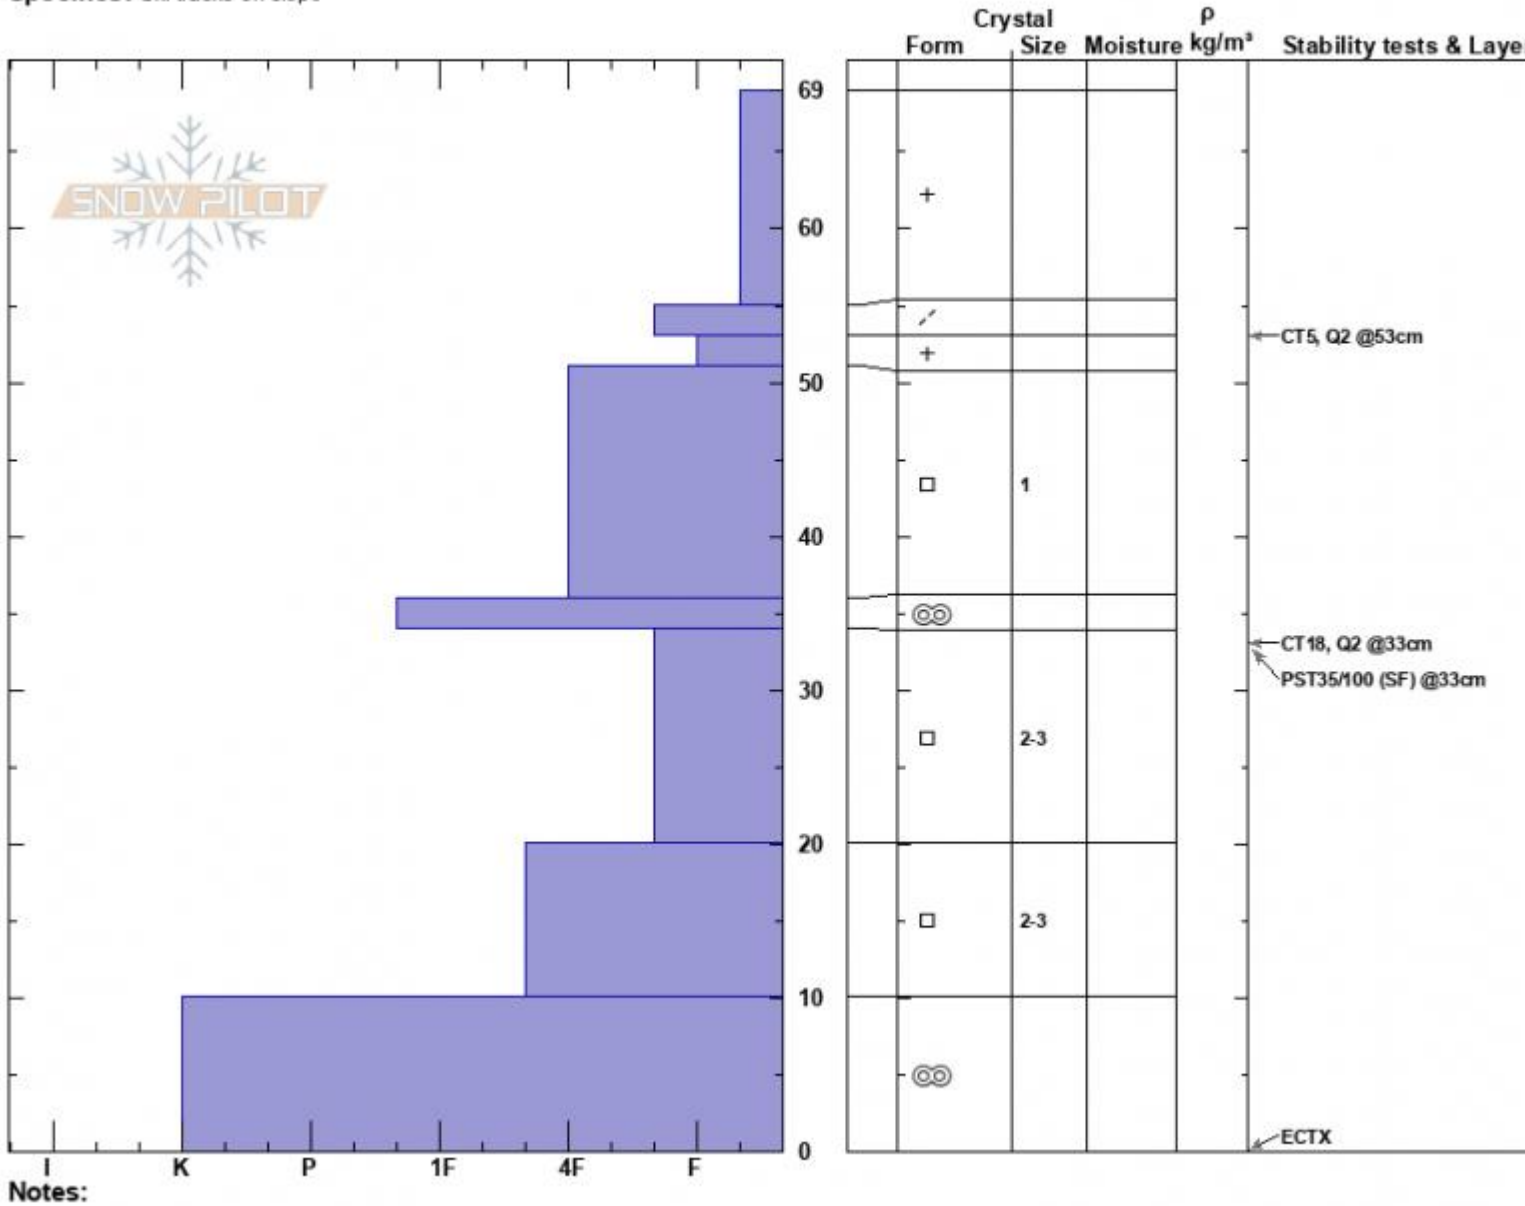

Football Field
 Bridger Range
 MT
 Elevation: 8420 ft
 Aspect: 100°
 Specifics: Ski tracks on slope

Alex Marienthal
 01/18/2024 - 12:00pm
 Co-ord: 45.79796N, -110.93320W
 Slope Angle: 34°
 Wind Loading: no

Stability: Fair
 Air Temperature:
 Sky Cover: OVC
 Precipitation: S-1
 Wind: S Light Breeze

HS:69
 PF:60
 Layer Notes:
 34-20cm: Problematic layer

Notes:
 Advisory Region
 Bridger Range
 Longitude
 -110.94W
 Latitude
 45.79N
 Bridger Range, 2024-01-18