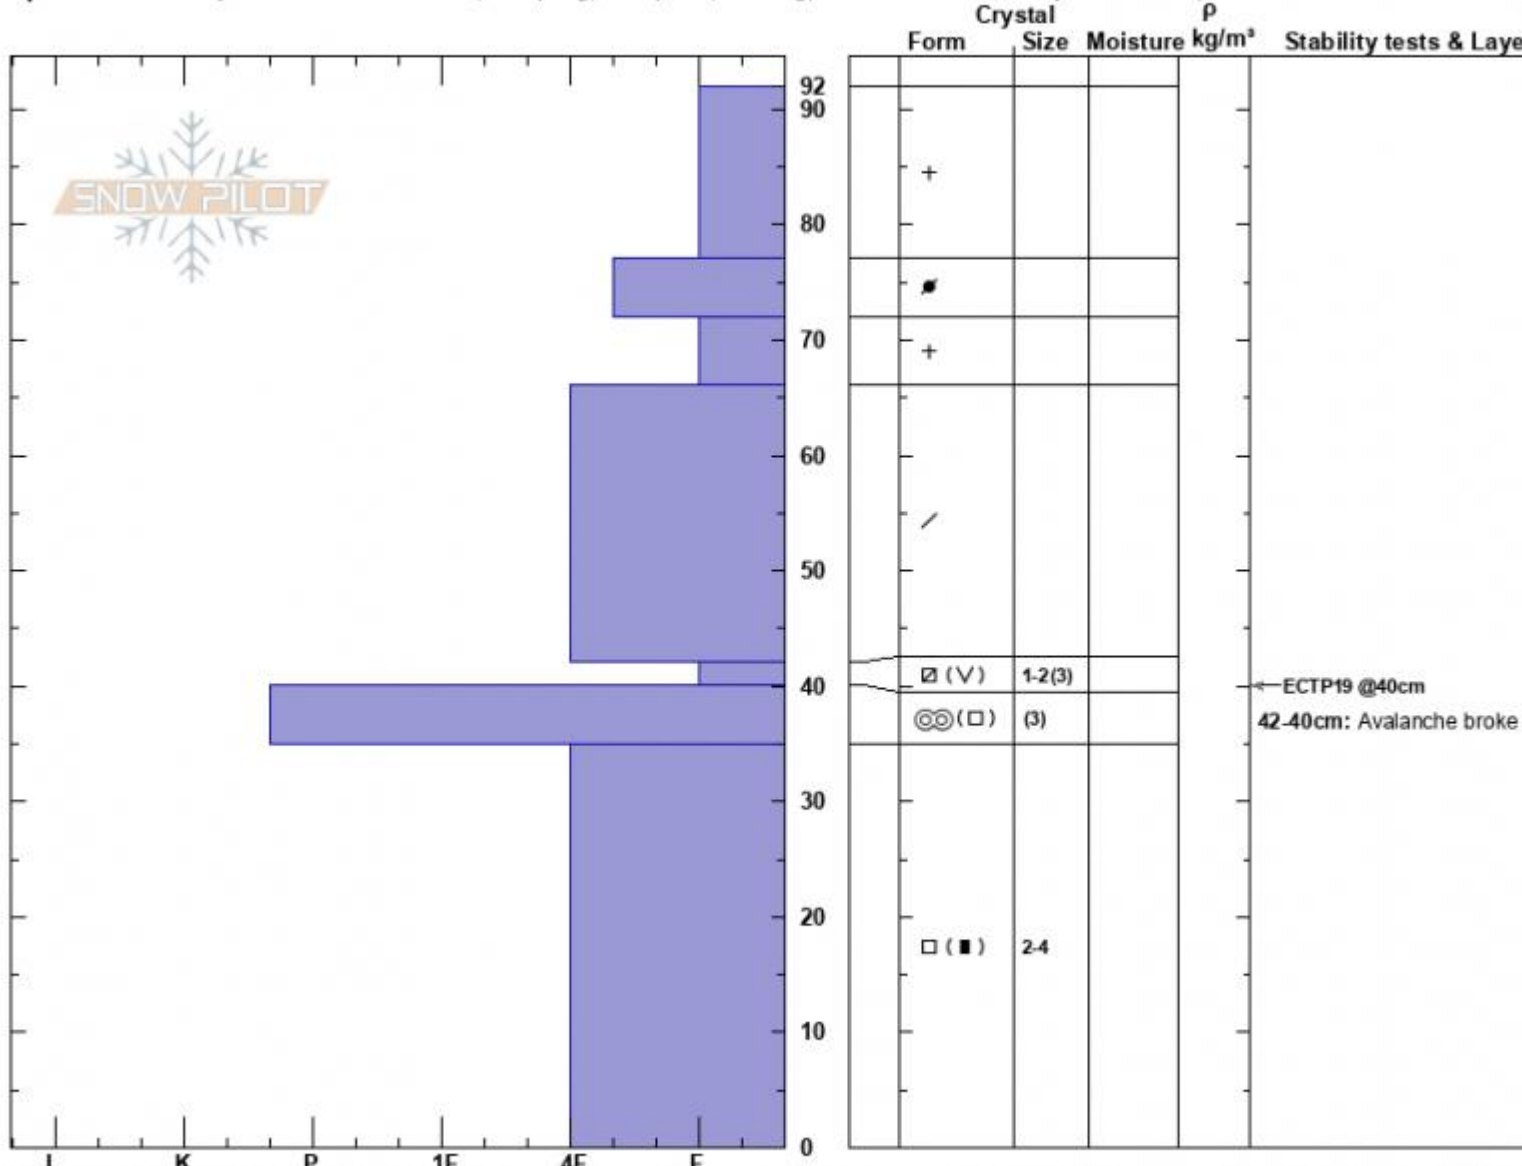

Marty's Crown ASr
 Beartooths
 MT
 Elevation: 9500 ft
 Aspect: 235°

Zach Peterson
 01/18/2024 - 10:30am
 Co-ord: 45.04175N, -109.94244W
 Slope Angle: 34°
 Wind Loading: previous

Stability: Very Poor
 Air Temperature:
 Sky Cover: BKN
 Precipitation: NO
 Wind: NW Moderate

HS:92
Layer Notes:
 42-40cm: Avalanche broke here
 42-40cm: Problematic layer

Specifics: Pit is adjacent to avalanche: crown; Collapsing, widespread; Cracking; Recent avalanche activity on similar slopes

Notes: SS-ASr-R3-D2-O, 150' wide, 350' vertical run. We triggered this avalanche from low-angle terrain in the trees several hundred feet away. Additional avalanche activity on different slopes

Advisory Region
 Cooke City
 Longitude
 -109.95W

Latitude

45.05N

Cooke City, 2024-01-18