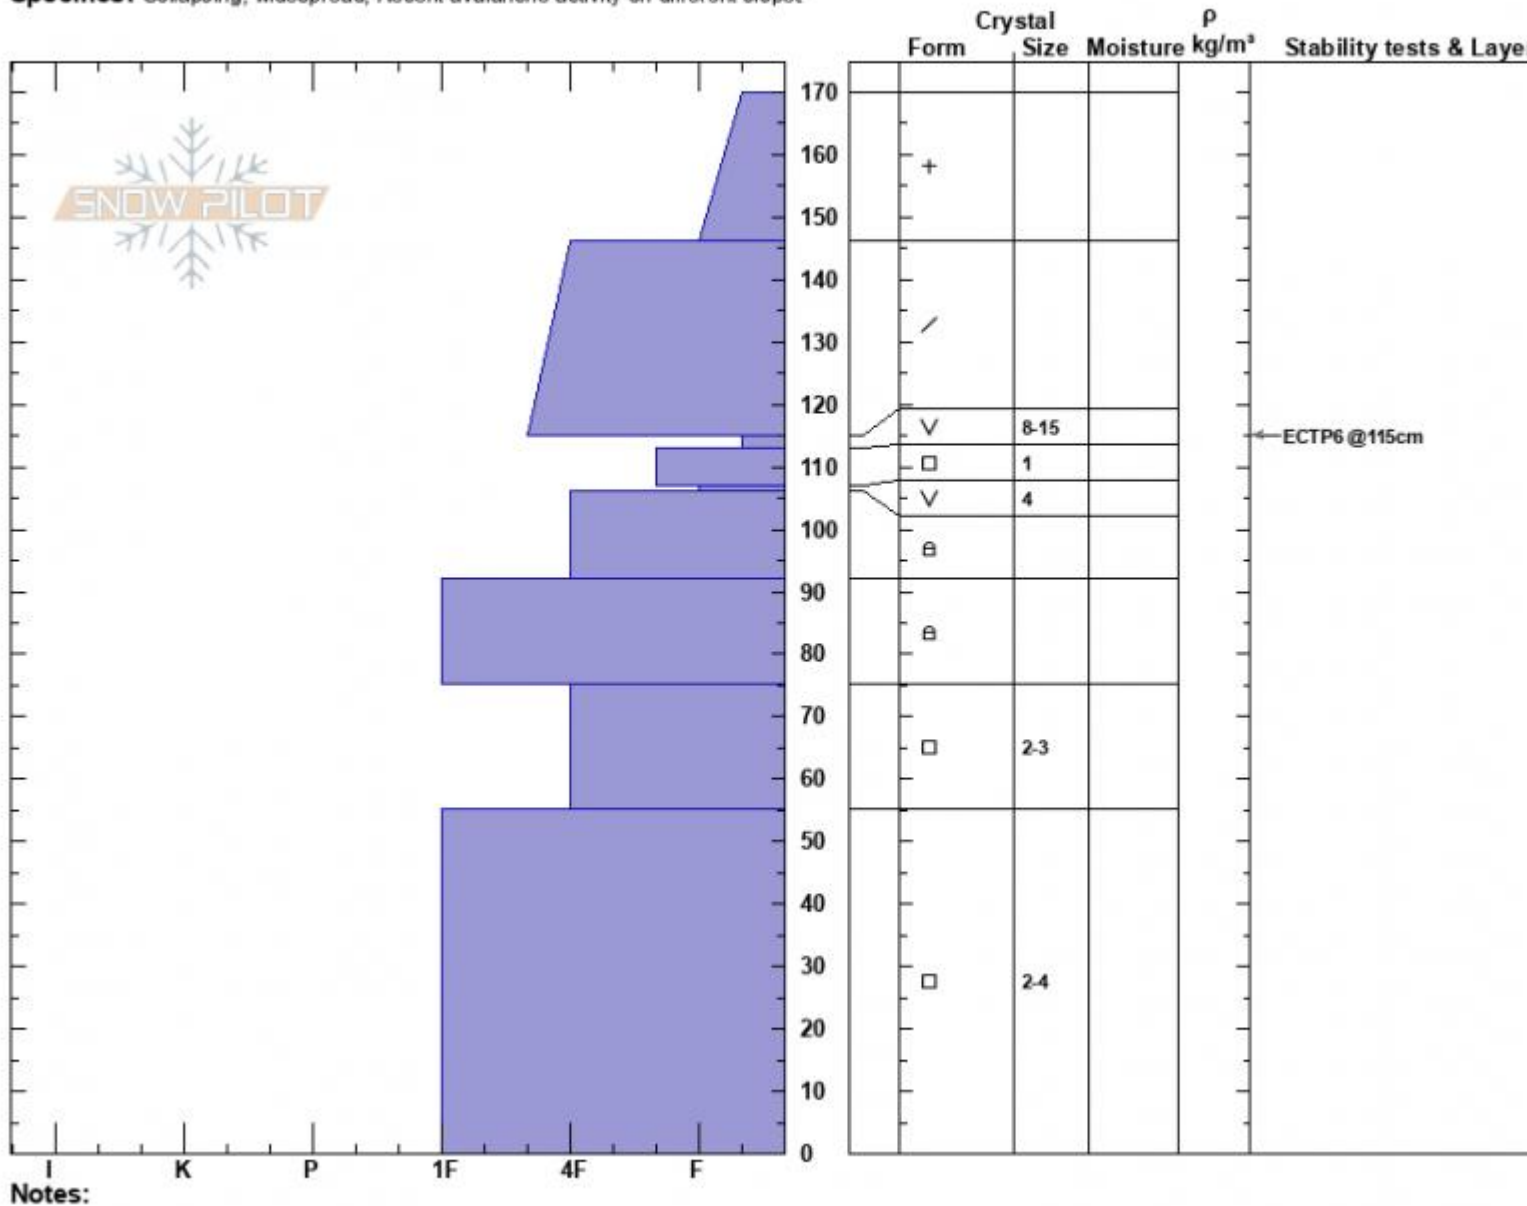

Wilderness Boundary
 Beartooths
 MT
 Elevation: 9600 ft
 Aspect: 350°
 Specifics: Collapsing, widespread; Recent avalanche activity on different slopes

Zach Peterson
 01/17/2024 - 1:00pm
 Co-ord: 45.08798N, -109.90532W
 Slope Angle: 22°
 Wind Loading: no

Stability: Poor
 Air Temperature:
 Sky Cover: OVC
 Precipitation: S1
 Wind: Calm

HS:170 Layer Notes:
 115-113cm: Problematic layer

Notes:
 I K P 1F 4F F
 Advisory Region
 Cooke City
 Longitude
 -109.93W
 Latitude
 45.07N
 Avalanche Details: [Remote Trigger, Cooke City](#)
 Cooke City, 2024-01-17