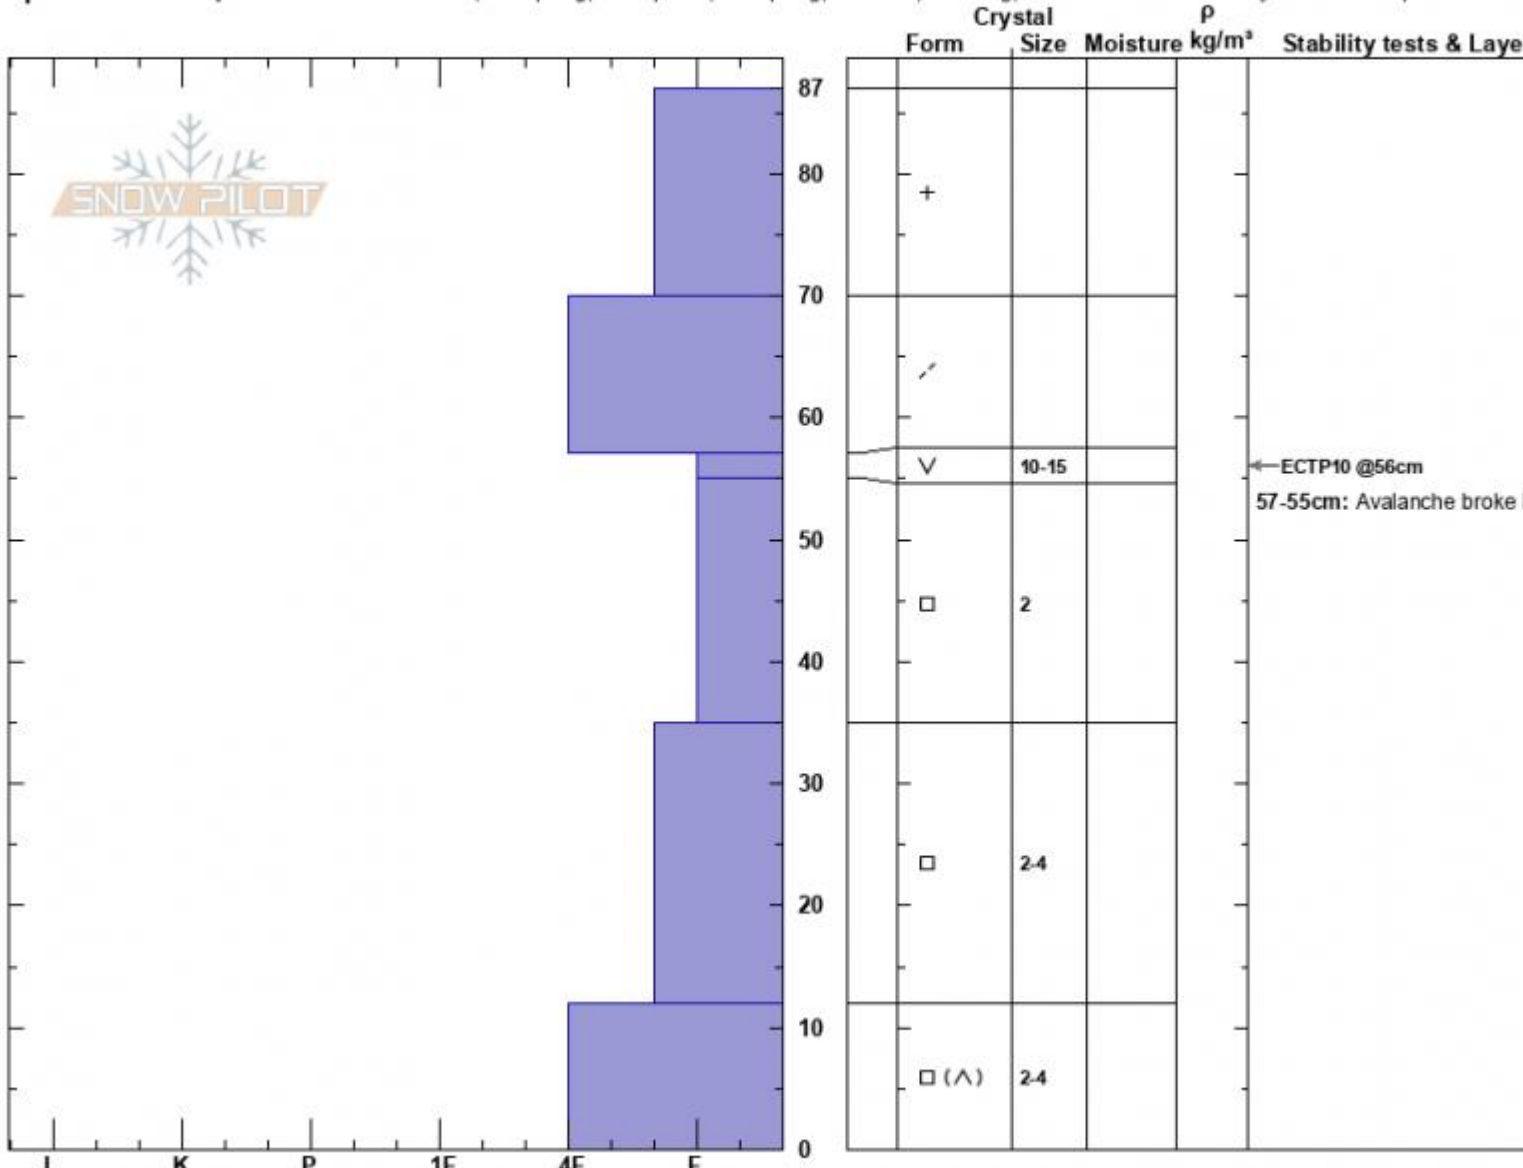

Sunlight Basin, SS-AFr
 Madison Range-S
 MT
 Elevation: 9500 ft
 Aspect: 90°
 Specifics: Pit is adjacent to avalanche: crown; Collapsing, widespread; Collapsing, localized; Cracking; Recent avalanche activity on similar slopes

Alex Marienthal
 01/11/2024 - 11:11am
 Co-ord: 44.97505N, -111.31379W
 Slope Angle: 38°
 Wind Loading: yes

Stability: Very Poor
 Air Temperature: -14°C
 Sky Cover: BKN
 Precipitation: NO
 Wind: W Moderate

HS:87
 PF:80
 Layer Notes:
 57-55cm: Avalanche broke here
 57-55cm: Problematic layer

Notes: We triggered this avalanche from the flat ridge as we approached from above on foot. SS-AFr-R1-D1.5-O. 12" deep, 50 ft wide. Trigger point about 3
 Video from crown: <https://youtu.be/aTnE5gzG1sc?feature=shared>

Advisory Region
 Southern Madison
 Longitude
 -111.27W
 Latitude
 45.06N

Avalanche Details: [Remote Triggered Avalanches, Taylor Fork](#)
 Southern Madison, 2024-01-11