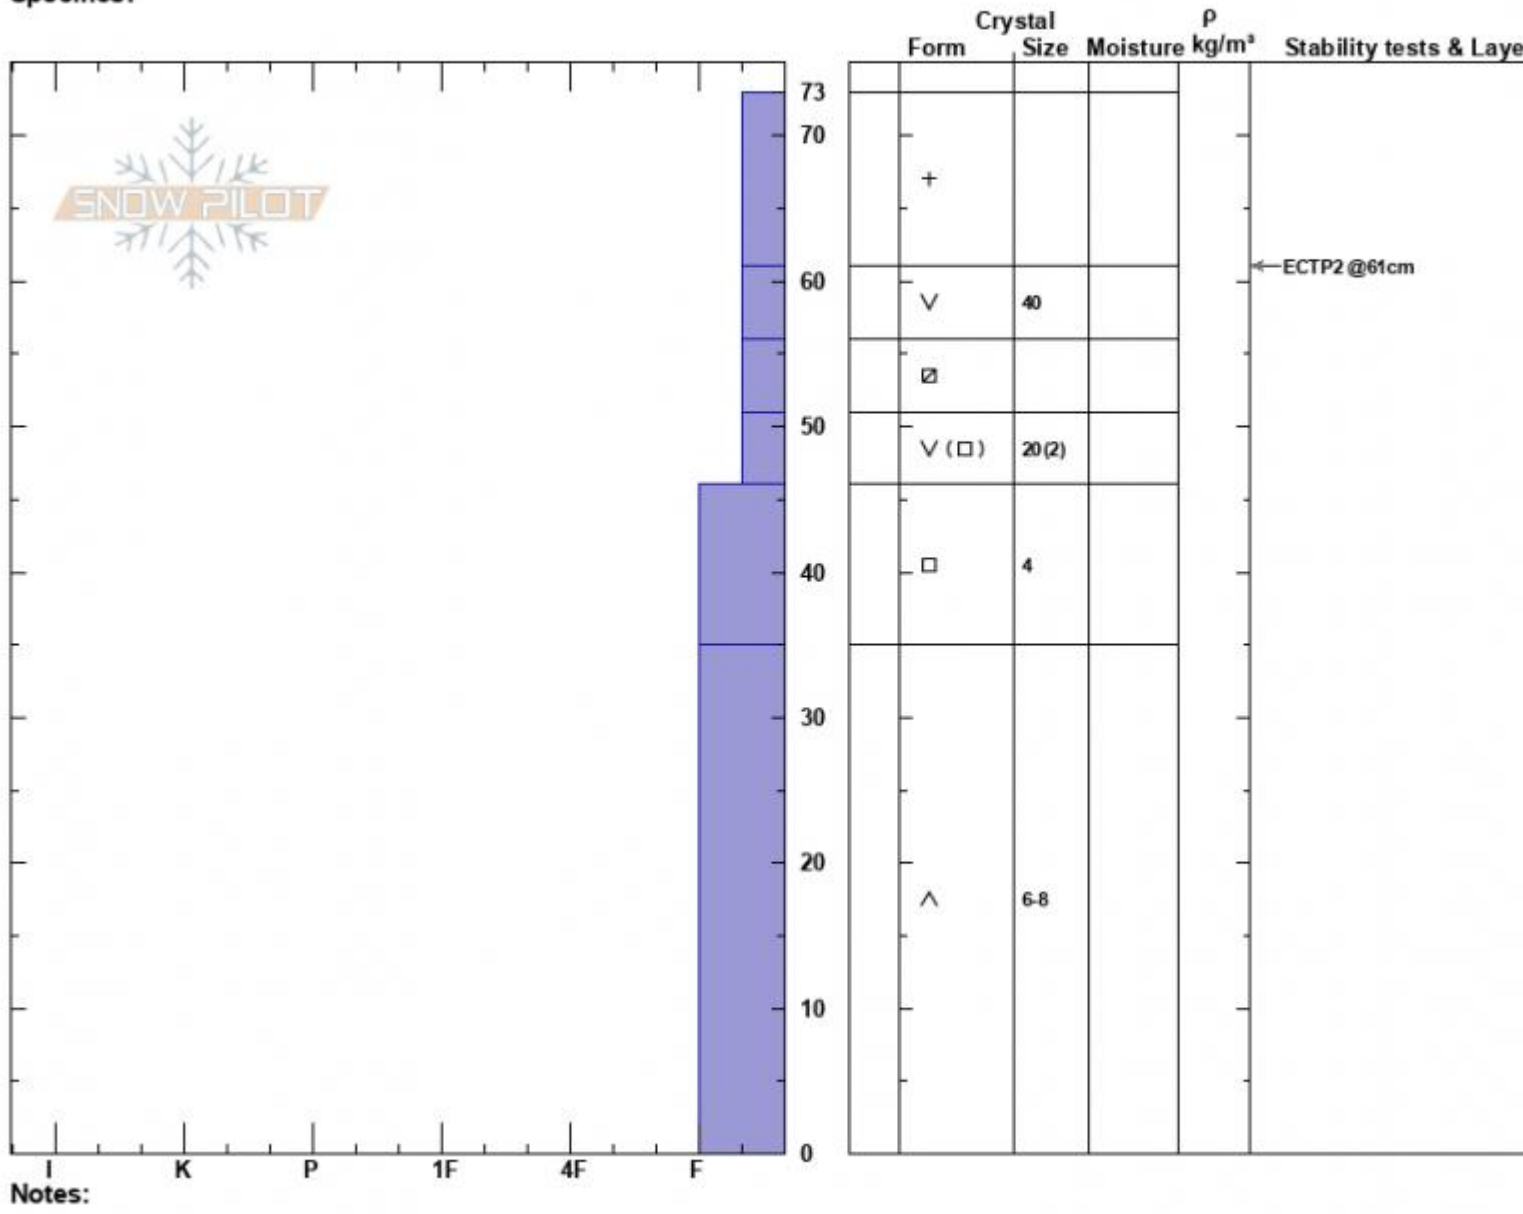

Bacon Rind Meadows
 Madison Range-S
 MT
 Elevation: 8800 ft
 Aspect: 24°
 Specifics:

Zach Peterson
 01/10/2024 - 2:00am
 Co-ord: 44.97004N, -111.09537W
 Slope Angle: 24°
 Wind Loading: no

Stability: Very Poor
 Air Temperature:
 Sky Cover: OVC
 Precipitation: S-1
 Wind: Calm

HS:73
 PF:75
 PS:20
 Layer Notes:
 61-56cm:Problematic layer

Notes:
 Advisory Region
 Southern Madison
 Longitude
 -111.10W
 Latitude
 44.96N
 Southern Madison, 2024-01-10