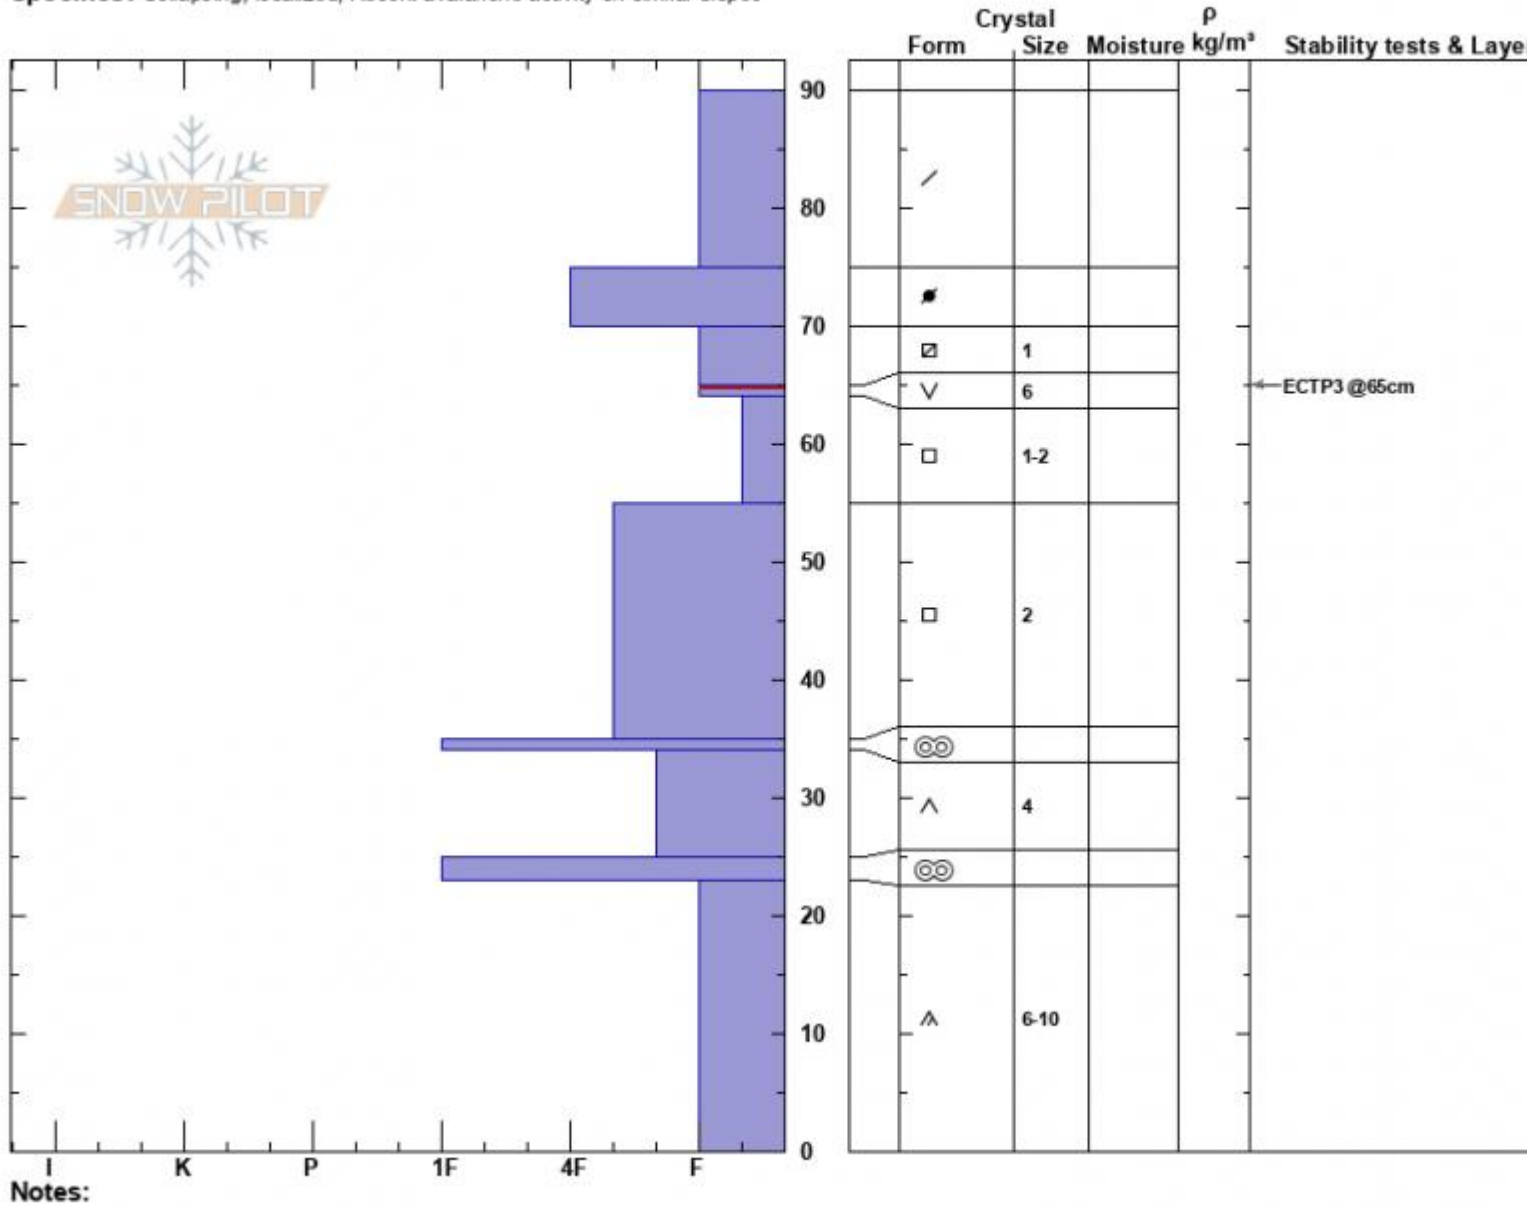

Beehive/Bear
 Madison Range-N
 MT
 Elevation: 9500 ft
 Aspect: 72°
 Specifics: Collapsing, localized; Recent avalanche activity on similar slopes

Doug Chabot-Admin
 01/10/2024 - 11:30am
 Co-ord: 45.33112N, -111.38188W
 Slope Angle: 27°
 Wind Loading:

Stability: Poor
 Air Temperature:
 Sky Cover: OVC
 Precipitation: NO
 Wind:

HS:90
 Layer Notes:
 65-64cm: Problematic layer

Notes:
 Advisory Region
 Northern Madison
 Longitude
 -111.39W
 Latitude
 45.34N
 Northern Madison, 2024-01-11