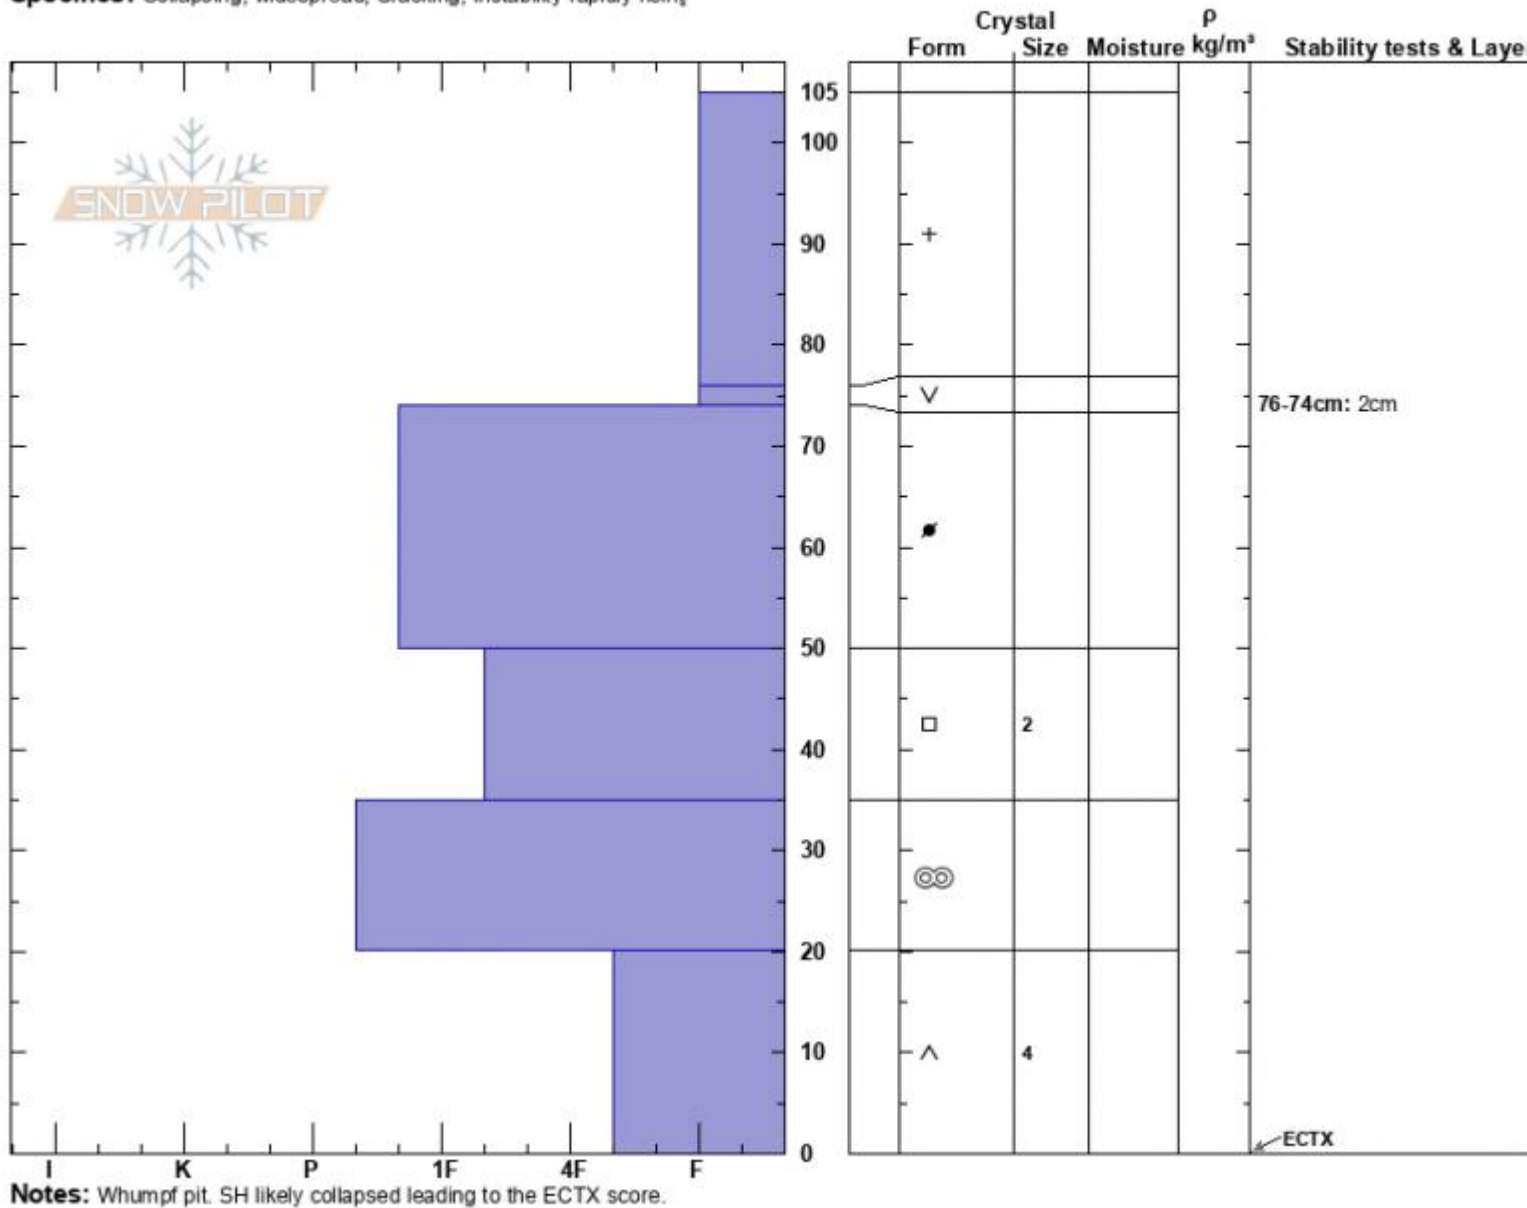

S End Lionhead Ridge
 Lionhead Range
 MT
 Elevation: 8600 ft
 Aspect: 23°
 Specifics: Collapsing, widespread; Cracking; Instability rapidly rising

Zach Peterson
 01/09/2024 - 12:00pm
 Co-ord: 44.71752N, -111.30537W
 Slope Angle: 28°
 Wind Loading: previous

Stability: Very Poor
 Air Temperature:
 Sky Cover: OVC
 Precipitation: S2
 Wind: W Moderate

HS:105
 PF:105
 Layer Notes:
 76-74cm: 2cm
 76-74cm: Problematic layer

Advisory Region
 Lionhead Range
 Longitude
 -111.32W

Latitude

44.71N

Lionhead Range, 2024-01-09