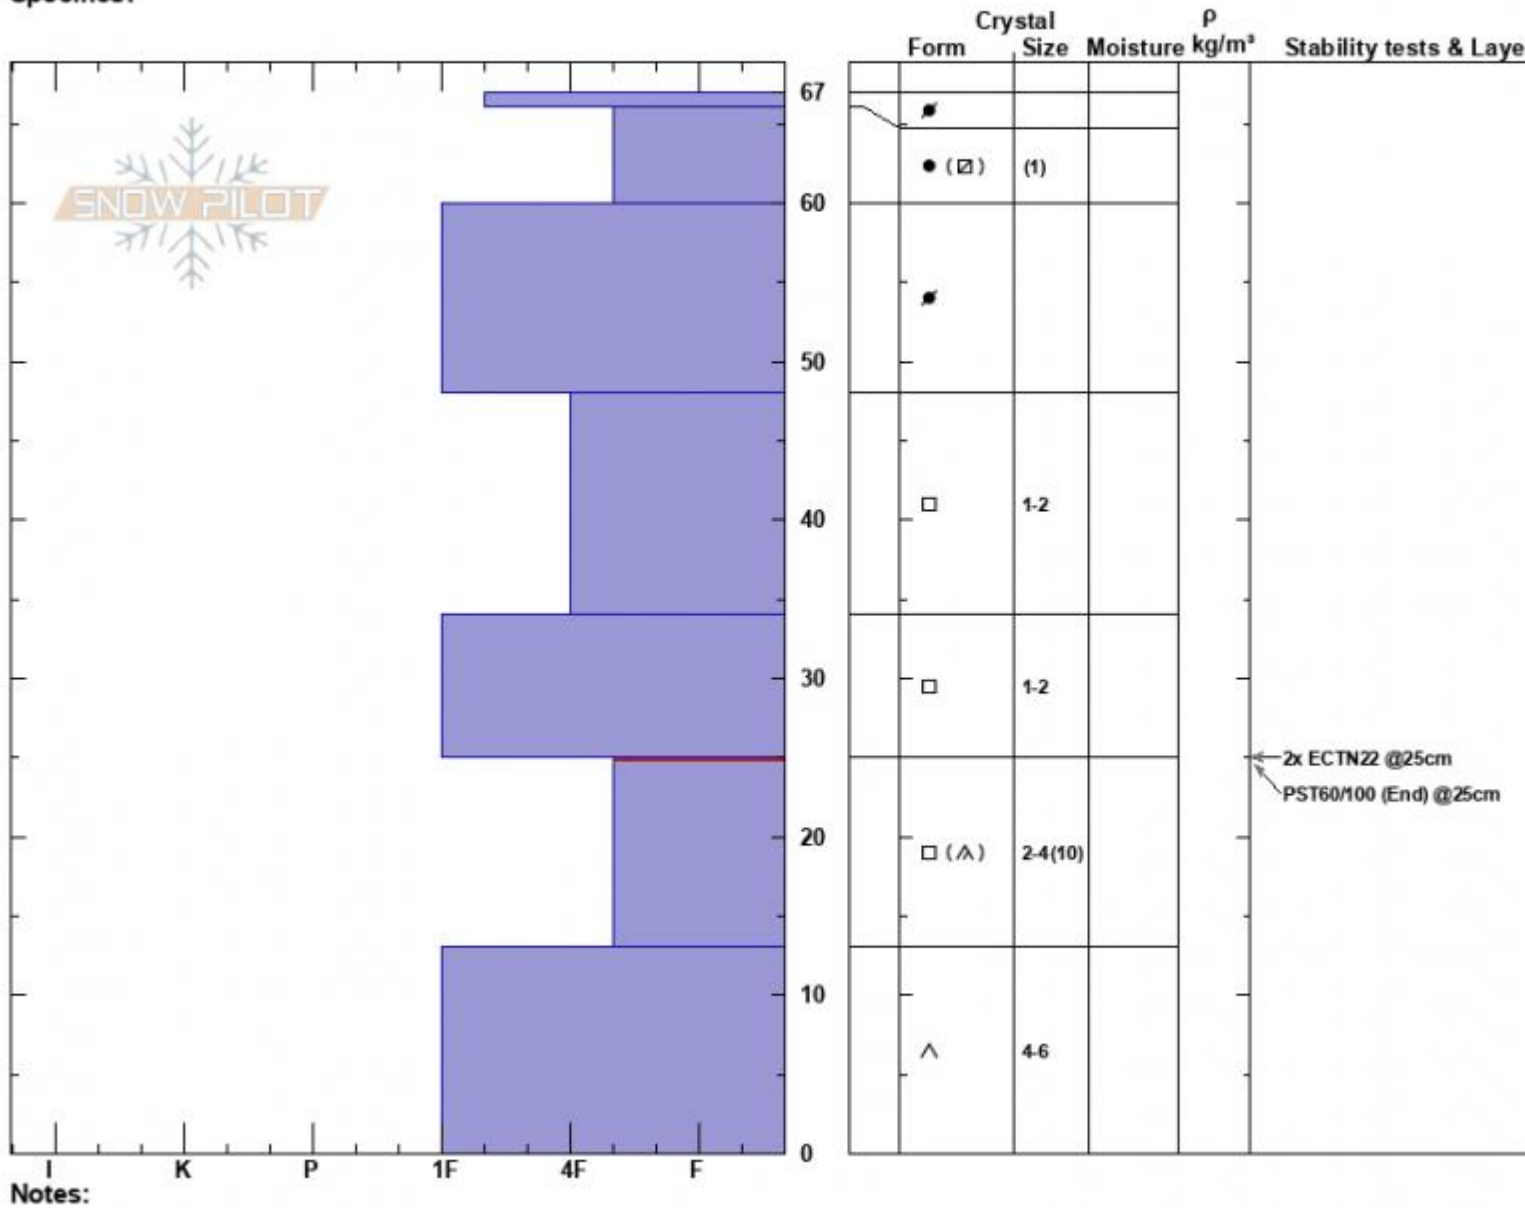

Cedar Shoulder
 Madison Range-N
 MT
 Elevation: 9430 ft
 Aspect: 10°
 Specifics:

Dave Zinn
 01/04/2024 - 1:00pm
 Co-ord: 45.22519N, -111.49403W
 Slope Angle: 26°
 Wind Loading: previous

Stability: Good
 Air Temperature:
 Sky Cover: OVC
 Precipitation: S-1
 Wind: SW Light Breeze

HS:67
 PF:50
 Layer Notes:
 25-13cm:Problematic layer

Advisory Region
 Northern Madison
 Longitude
 -111.51W
 Latitude
 45.23N
 Northern Madison, 2024-01-04