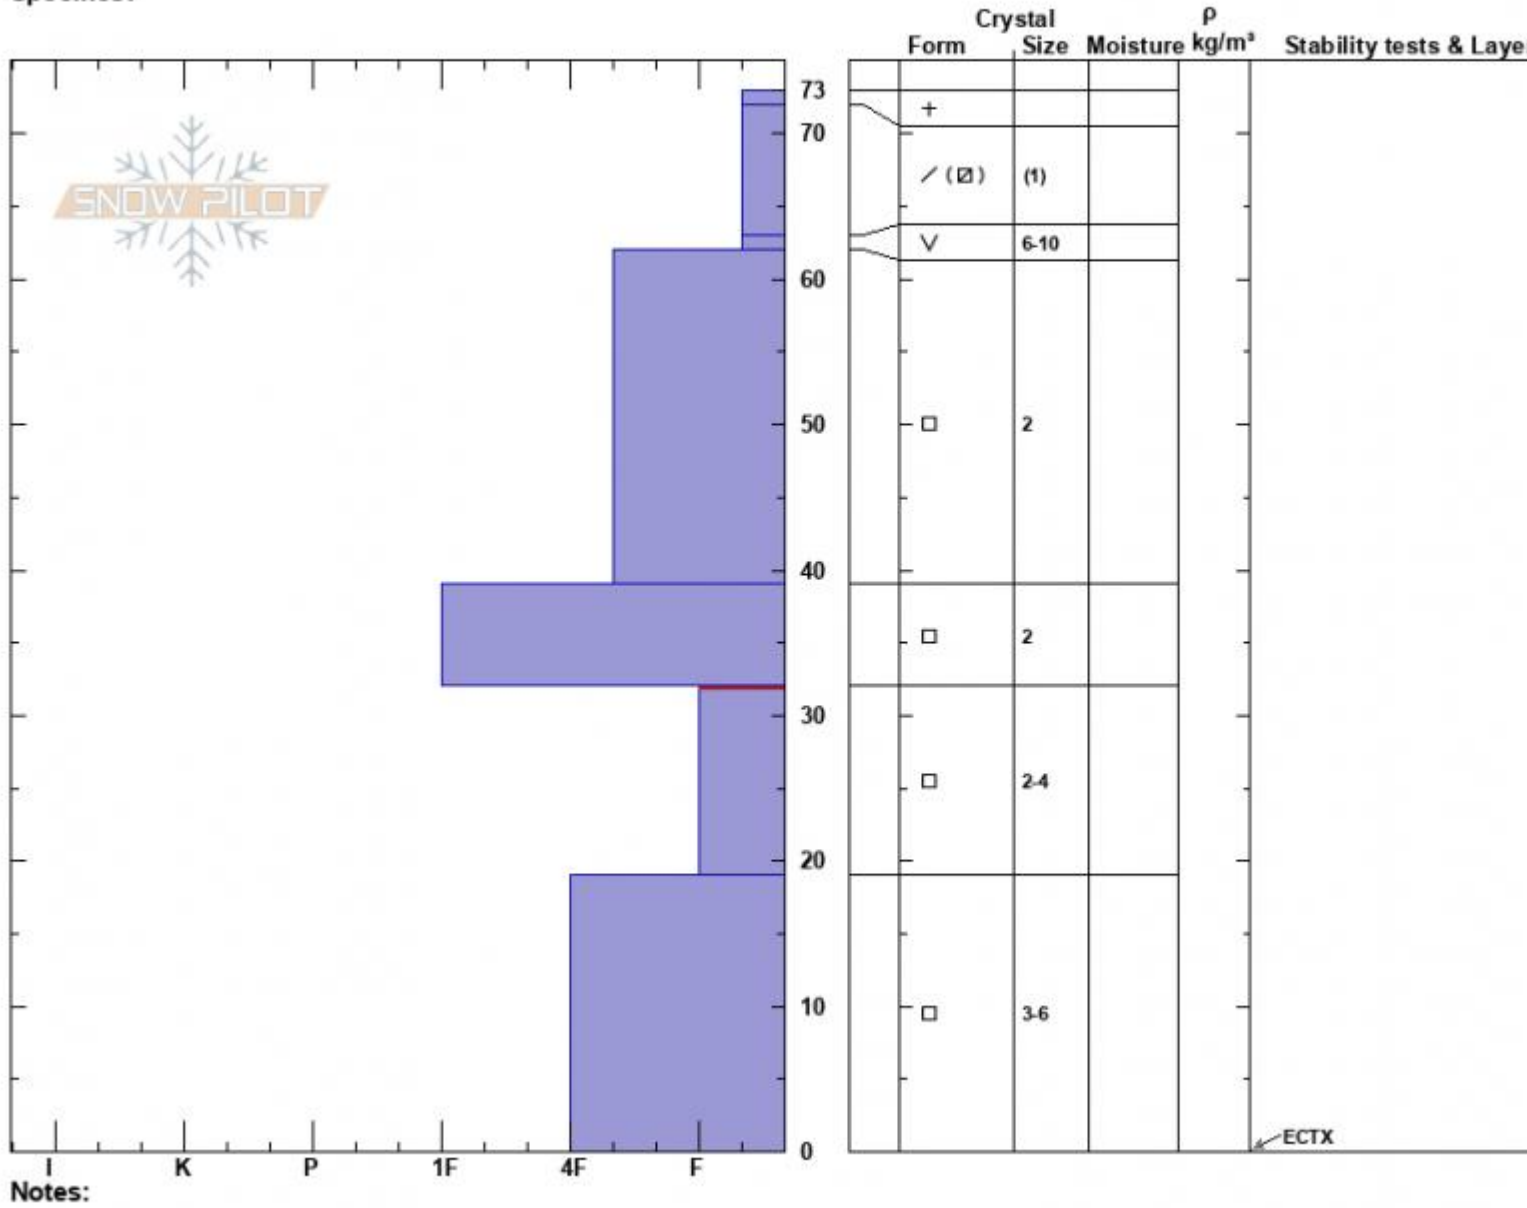

Lower Cedar  
 Madison Range-N  
 MT  
 Elevation: 9100 ft  
 Aspect: 70°  
 Specifics:

Dave Zinn  
 01/04/2024 - 11:30am  
 Co-ord: 45.22647N, -111.48479W  
 Slope Angle: 16°  
 Wind Loading: no

Stability: Very Good  
 Air Temperature:  
 Sky Cover: OVC  
 Precipitation: S-1  
 Wind: SW Calm

HS:73  
 PF:70  
 PS:20  
 Layer Notes:  
 32-19cm:Problematic layer

Advisory Region  
 Northern Madison  
 Longitude  
 -111.51W  
 Latitude  
 45.23N  
 Northern Madison, 2024-01-04