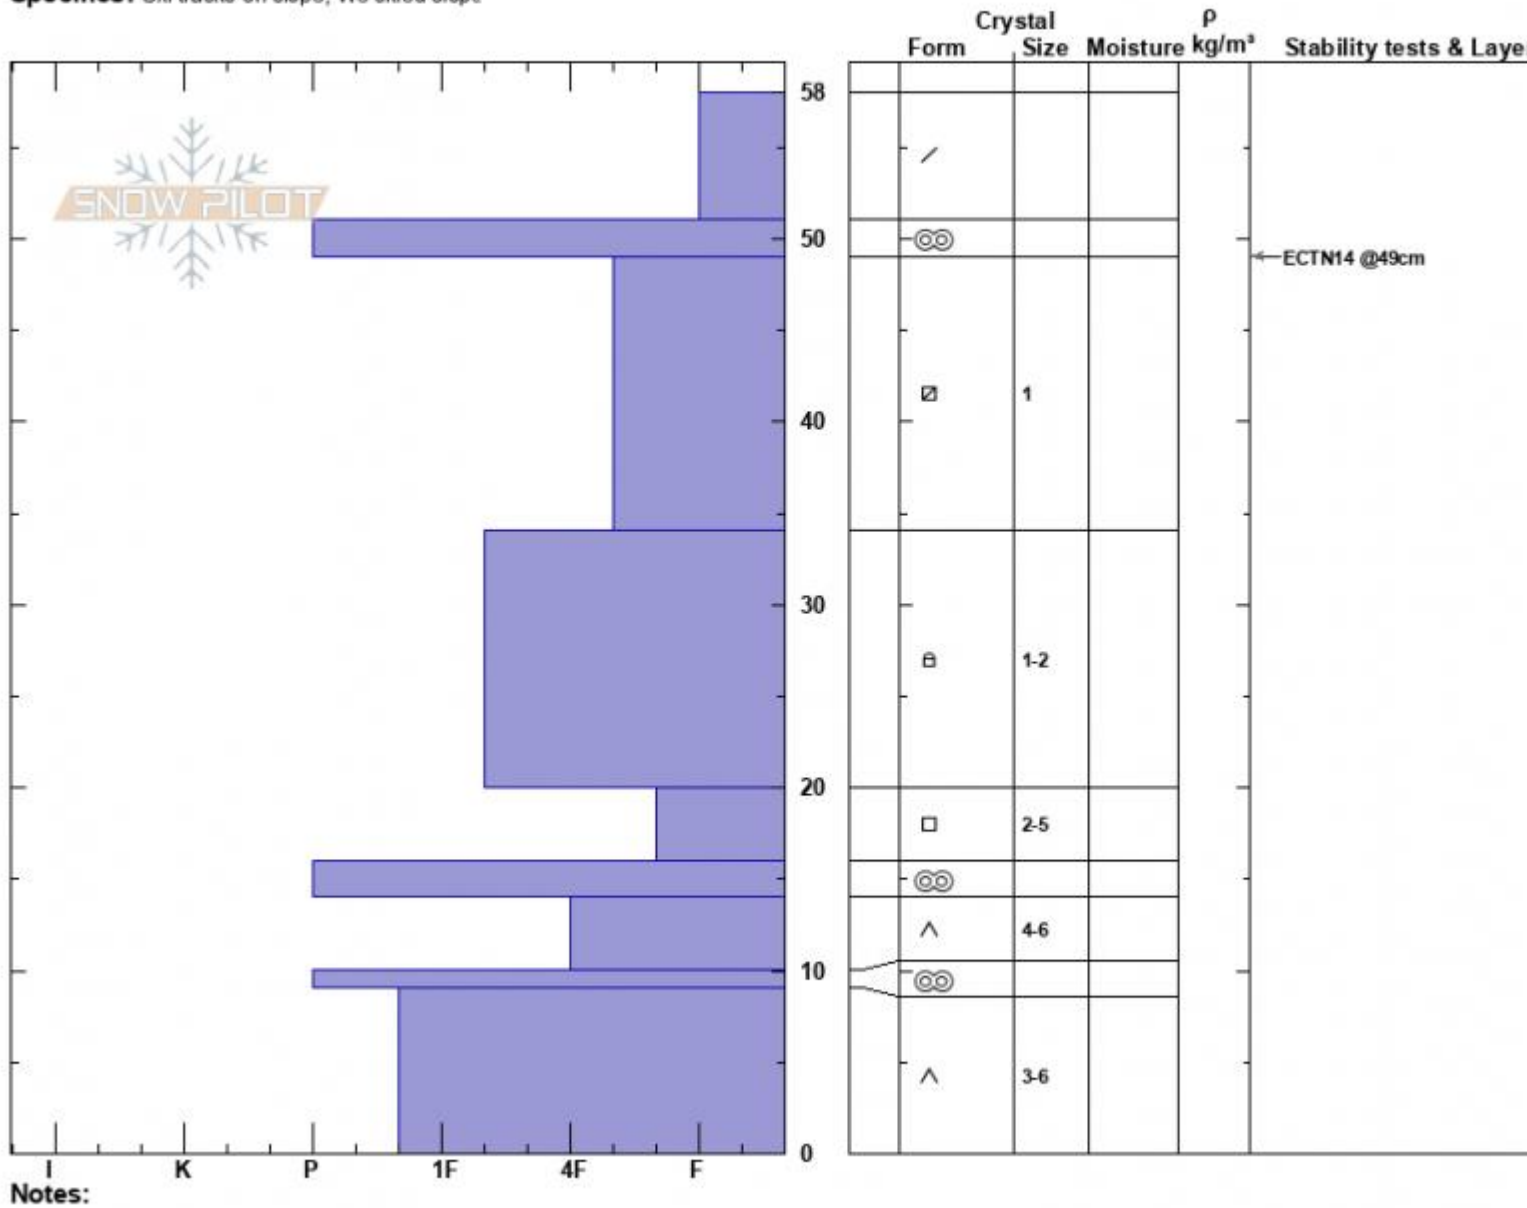

Throne East Face
 Bridger Range
 MT
 Elevation: 8000 ft
 Aspect: 100°
 Specifics: Ski tracks on slope; We skied slope

Ian Hoyer
 12/28/2023 - 11:30am
 Co-ord: 45.84400N, -110.94992W
 Slope Angle: 30°
 Wind Loading: no

Stability: Fair
 Air Temperature:
 Sky Cover: SCT
 Precipitation: NO
 Wind: S Light Breeze

HS:58
 PF:50
 PS:20
 Layer Notes: 20-16cm:Problematic layer

Advisory Region
 Bridger Range
 Longitude
 -110.95W
 Latitude
 45.88N
 Bridger Range, 2023-12-28