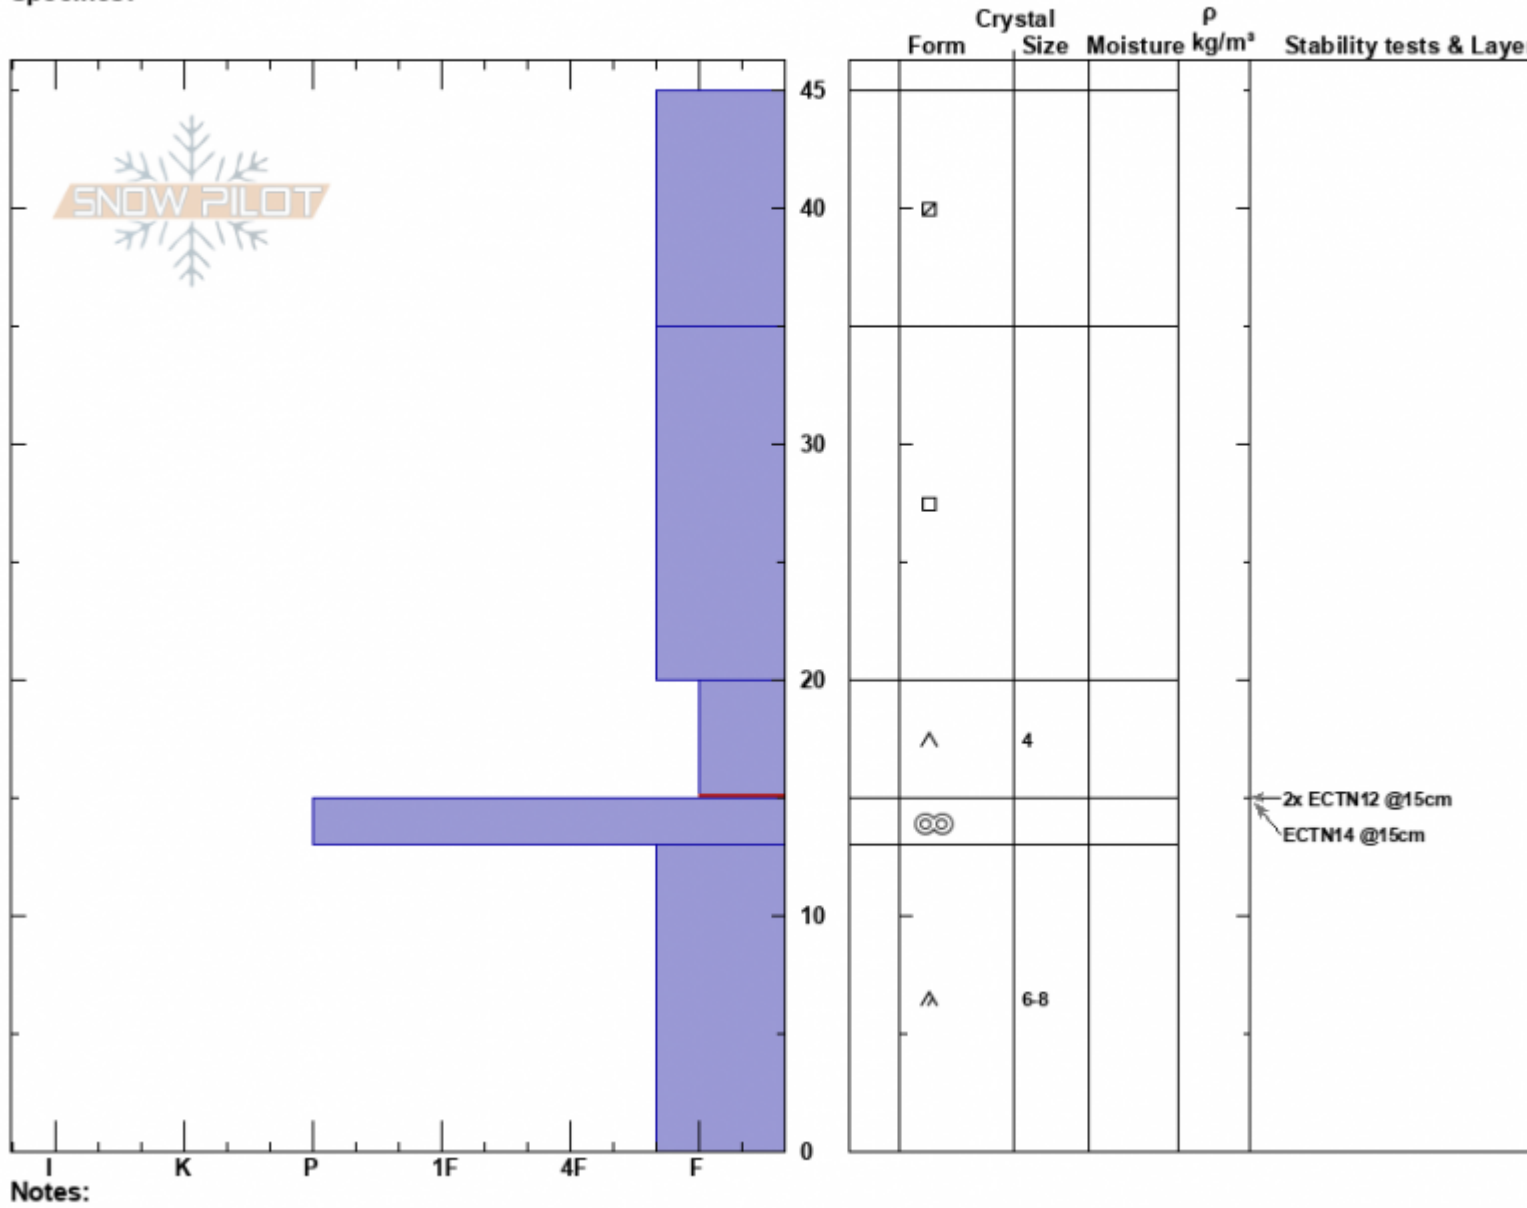

Lazy Susan
 Bridger Range
 MT
 Elevation: 8500 ft
 Aspect: 60°
 Specifics:

Doug Chabot-Admin
 12/19/2023 - 11:30am
 Co-ord: 45.82334N, -110.92911W
 Slope Angle: 27°
 Wind Loading:

Stability: Fair
 Air Temperature: -1°C
 Sky Cover: CLR
 Precipitation: NO
 Wind:

HS:45
 Layer Notes:
 20-15cm: Problematic layer

Advisory Region
 Bridger Range
 Longitude
 -110.93W
 Latitude
 45.83N
 Bridger Range, 2023-12-20