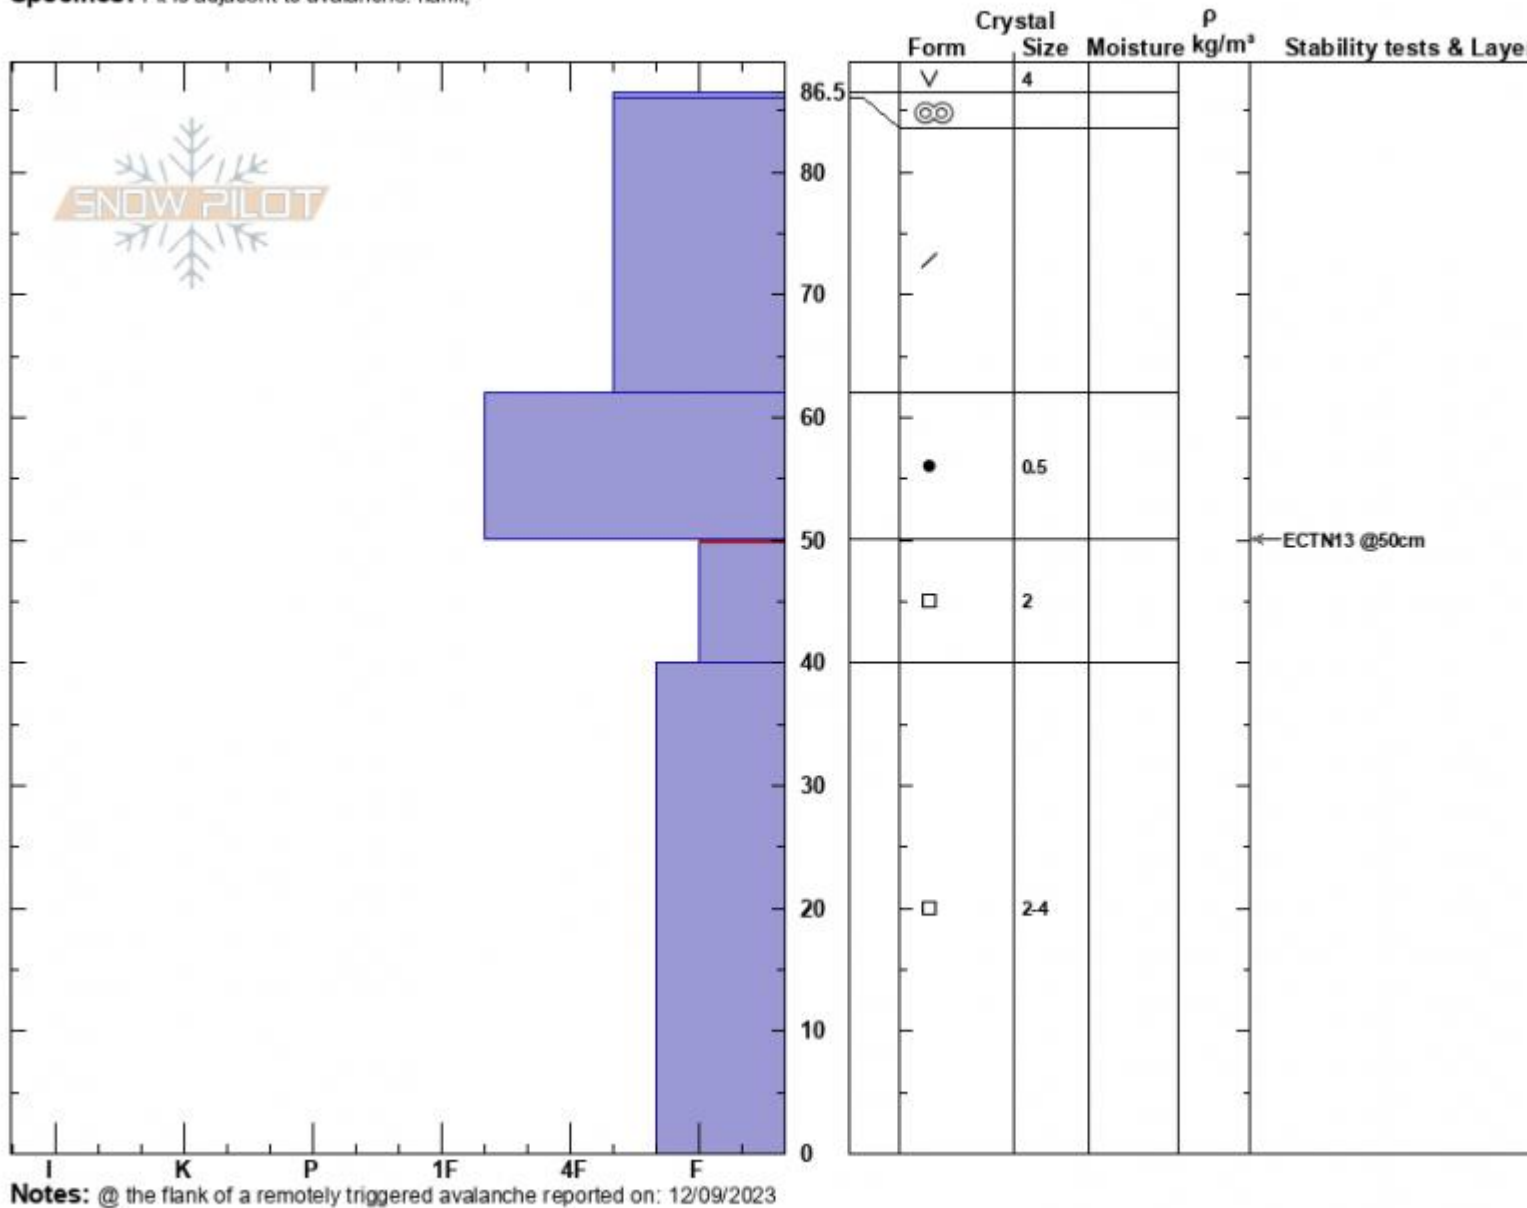

Tepee Basin Avalanche
 Madison Range-S
 MT
 Elevation: 9260 ft
 Aspect: 20°
 Specifics: Pit is adjacent to avalanche: flank;

Zach Peterson
 12/13/2023 - 11:45am
 Co-ord: 44.90382N, -111.19498W
 Slope Angle: 32°
 Wind Loading:

Stability: Fair
 Air Temperature:
 Sky Cover: CLR
 Precipitation: NO
 Wind: Calm

HS:86.5 Layer Notes:
 50-40cm: Problematic layer

Advisory Region
 Southern Madison
 Longitude
 -111.19W
 Latitude
 44.90N

Forecast link: [GNFAC Avalanche Forecast for Thu Dec 14, 2023](#)
 Southern Madison, 2023-12-13