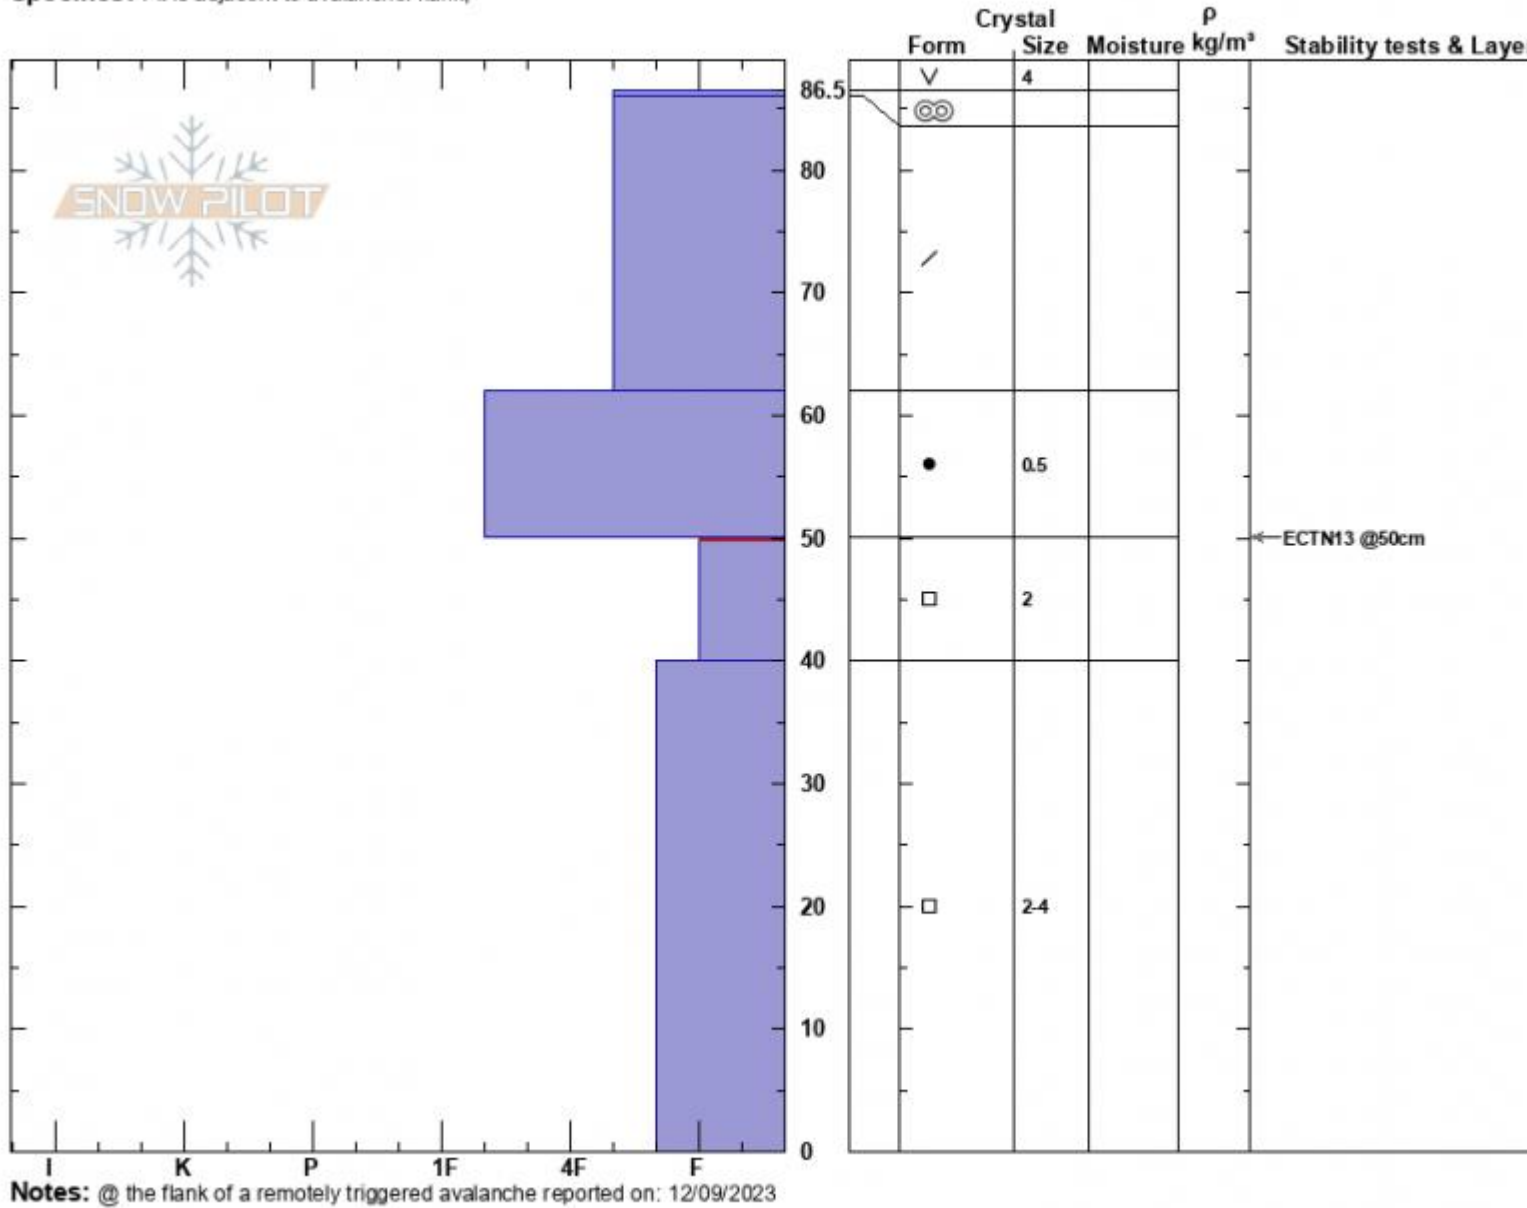

Tepee Basin Avalanche
 Madison Range-S
 MT
 Elevation: 9260 ft
 Aspect: 20°
 Specifics: Pit is adjacent to avalanche: flank;

Zach Peterson
 12/13/2023 - 11:45am
 Co-ord: 44.90382N, -111.19498W
 Slope Angle: 32°
 Wind Loading:

Stability: Fair
 Air Temperature:
 Sky Cover: CLR
 Precipitation: NO
 Wind: Calm

HS:86.5 Layer Notes:
 50-40cm: Problematic layer

Advisory Region
 Southern Madison
 Longitude
 -111.19W
 Latitude
 44.90N

Forecast link: [GNFAC Avalanche Forecast for Thu Dec 14, 2023](#)
 Southern Madison, 2023-12-13