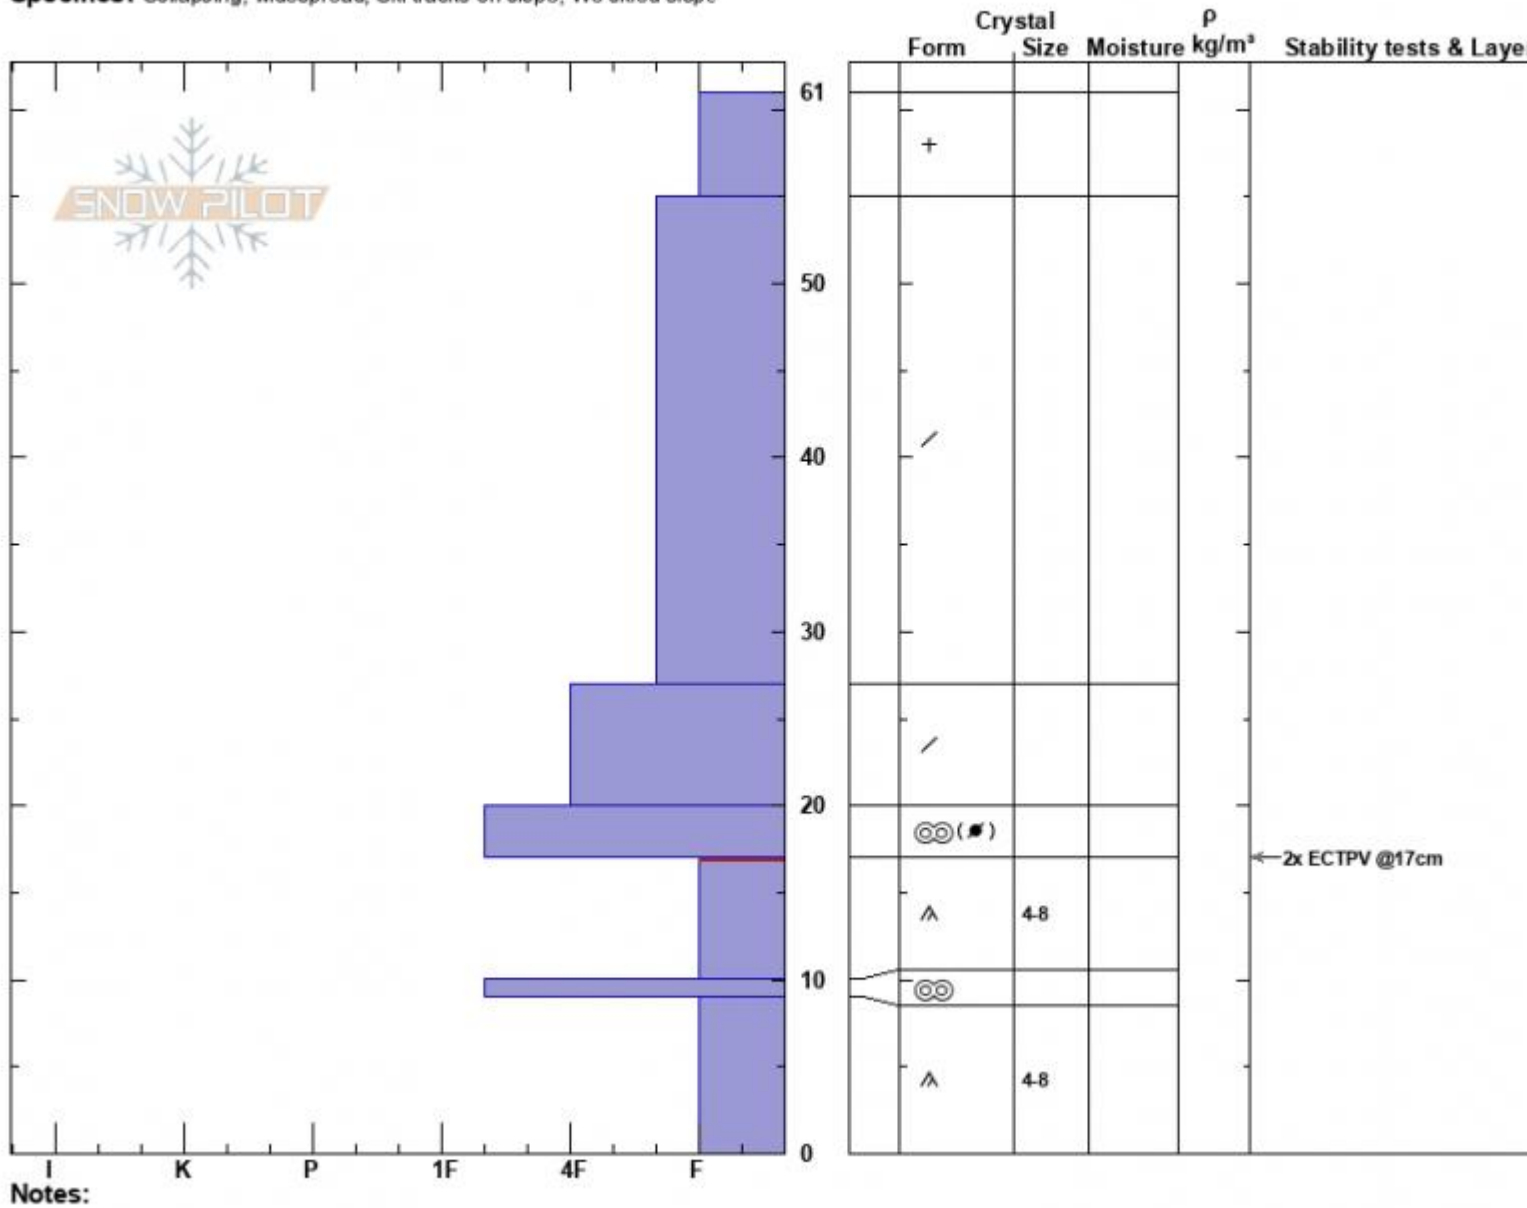

Fingers Meadow
 Bridger Range
 MT
 Elevation: 8100 ft
 Aspect: 100°
 Specifics: Collapsing, widespread; Ski tracks on slope; We skied slope

Ian Hoyer
 12/12/2023 - 11:00am
 Co-ord: 45.80598N, -110.92829W
 Slope Angle: 35°
 Wind Loading: no

Stability: Poor
 Air Temperature:
 Sky Cover: BKN
 Precipitation: NO
 Wind: Calm

HS:61
 PF:55 17-10cm:Problematic layer
 PS:35

Advisory Region
 Bridger Range
 Longitude
 -110.92W
 Latitude
 45.82N
 Bridger Range, 2023-12-12