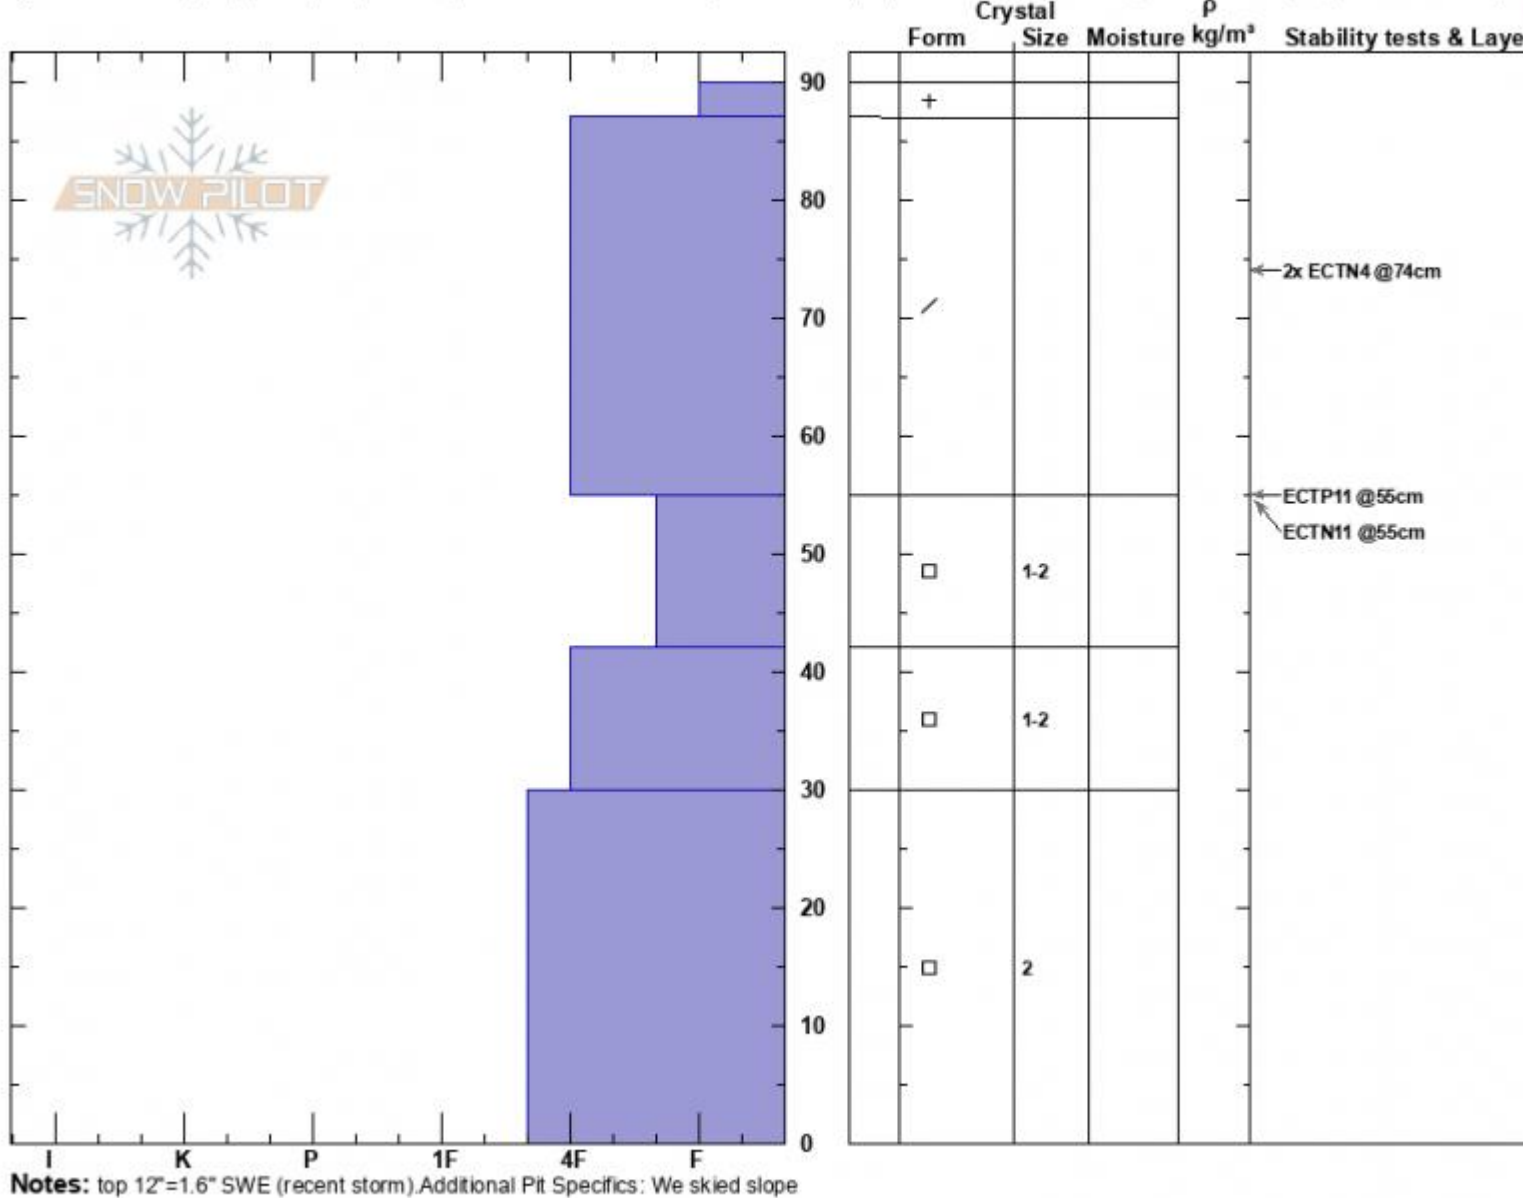

Wade's/Rob's Knob  
 Cooke City  
 MT  
 Elevation: 9520 ft  
 Aspect: 50°

Alex Marienthal  
 12/05/2023 - 11:40am  
 Co-ord: 45.06757N, -109.95193W  
 Slope Angle: 25°  
 Wind Loading: previous

Stability: Poor  
 Air Temperature:  
 Sky Cover: OVC  
 Precipitation: S-1  
 Wind: Calm

HS:90  
 PF:69  
 Layer Notes: 55-42cm:Problematic layer

Specifics: Collapsing, widespread; Cracking; Recent avalanche activity on similar slopes; Recent avalanche activity on different slopes; Ski tracks on slope

Advisory Region  
 Cooke City  
 Longitude  
 -109.95W  
 Latitude  
 45.05N  
 Cooke City, 2023-12-06