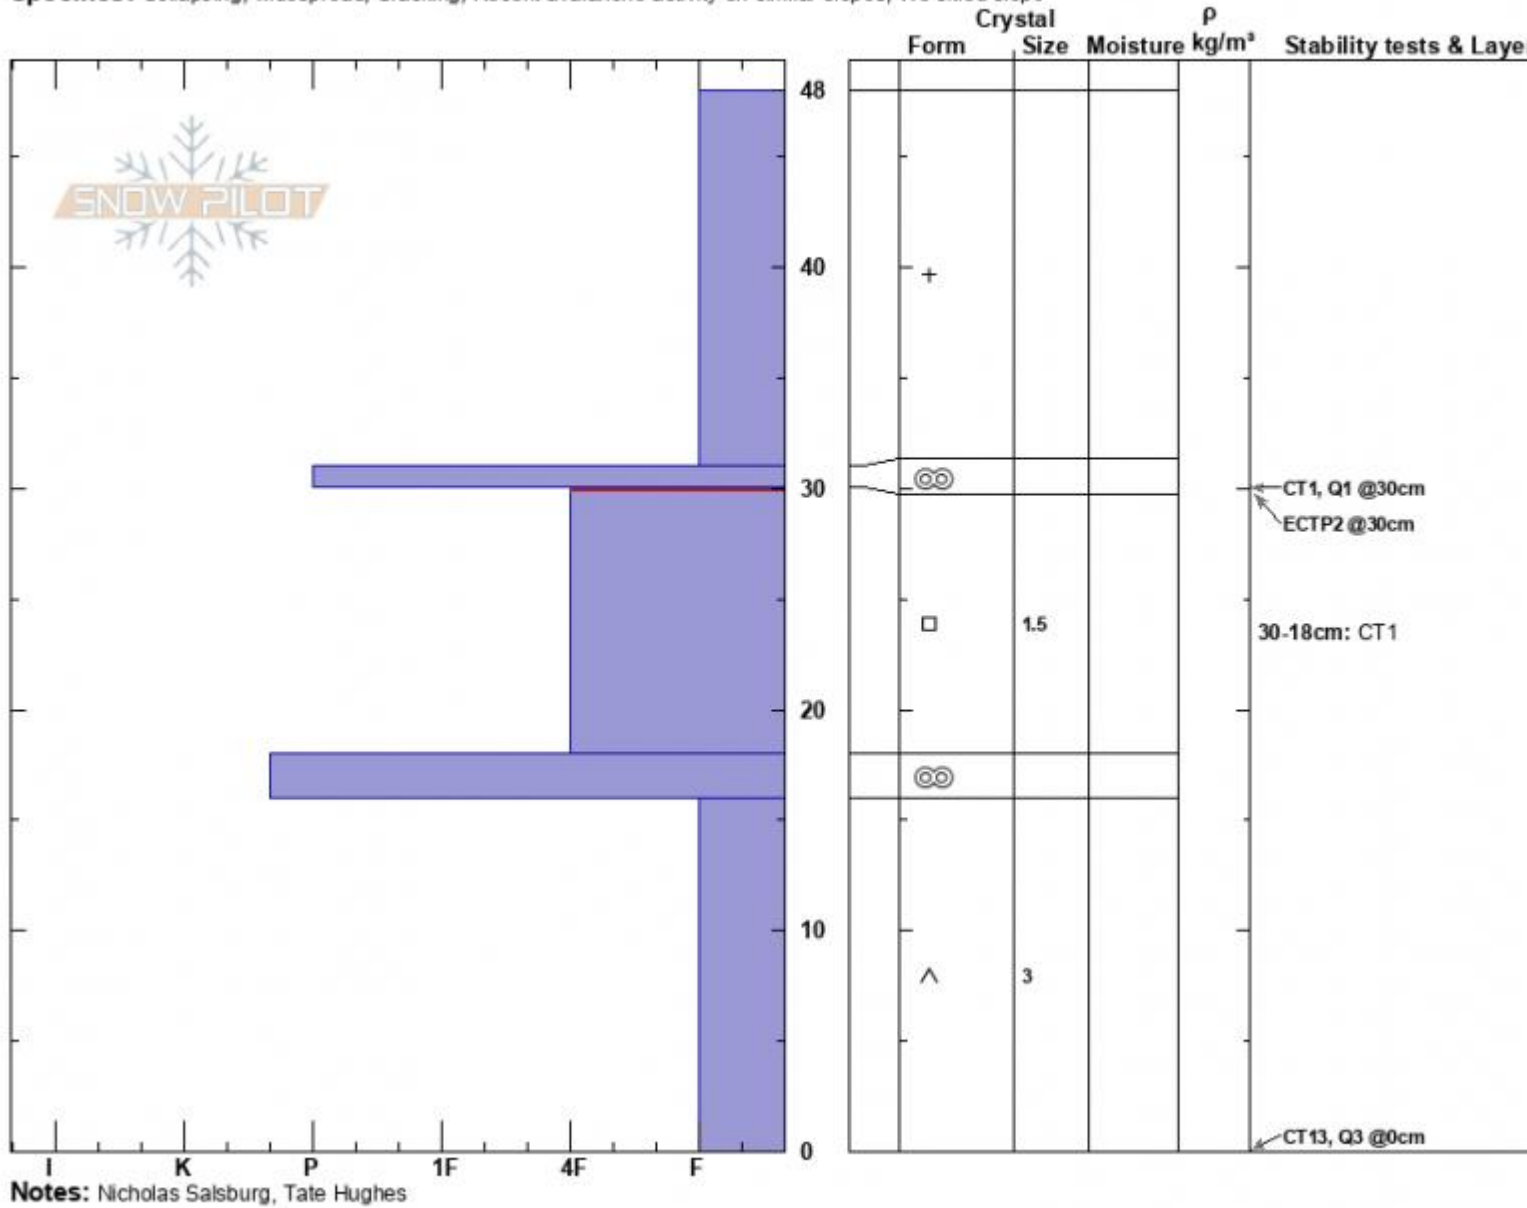

Lionhead  
 Lionhead Range  
 MT  
 Elevation: 8558 ft  
 Aspect: NE  
 Specifics: Collapsing, widespread; Cracking; Recent avalanche activity on similar slopes; We skied slope

Nicholas Salsburg  
 12/03/2023 - 1:00pm  
 Co-ord: 44.68590N, -111.28685W  
 Slope Angle: 16°  
 Wind Loading: yes

Stability:  
 Air Temperature: 19°F  
 Sky Cover: OVC  
 Precipitation: S2  
 Wind: W Light Breeze

HS:48  
 Layer Notes:  
 30-18cm: CT1  
 30-18cm: Problematic layer

Advisory Region  
 Lionhead Range  
 Longitude  
 -111.32W  
 Latitude  
 44.73N  
 Lionhead Range, 2023-12-03