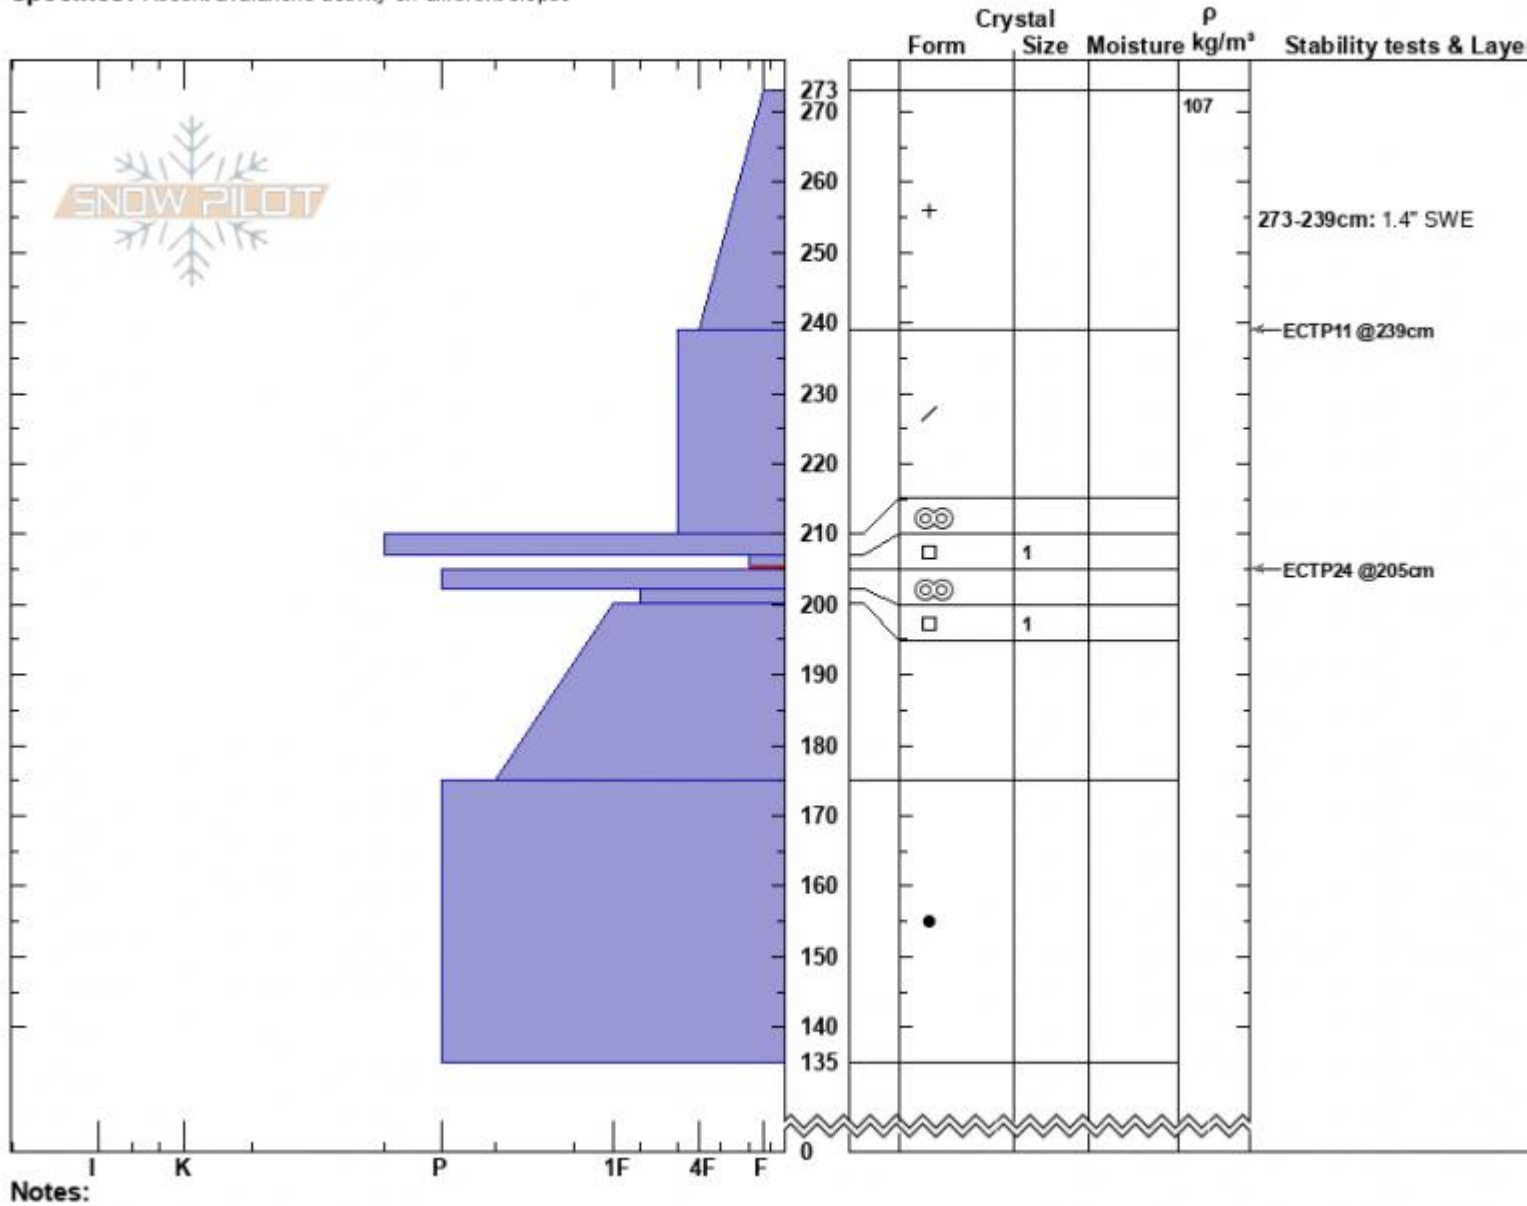

Wilderness Boundary  
 Madison Range-S  
 MT  
 Elevation: 8850 ft  
 Aspect: 245°  
 Specifics: Recent avalanche activity on different slopes

Alex Haddad  
 04/02/2023 - 12:21pm  
 Co-ord: 44.97682N, -111.35953W  
 Slope Angle: 30°  
 Wind Loading: previous

Stability: Poor  
 Air Temperature:  
 Sky Cover:  
 Precipitation: S-1  
 Wind: SE Light Breeze

HS:273 Layer Notes:  
 PF:45 273-239cm: 1.4" SWE  
 207-205cm: Problematic layer

Notes:  
 Advisory Region  
 Southern Madison  
 Longitude  
 -111.36W  
 Latitude  
 44.87N  
 Southern Madison, 2023-04-02