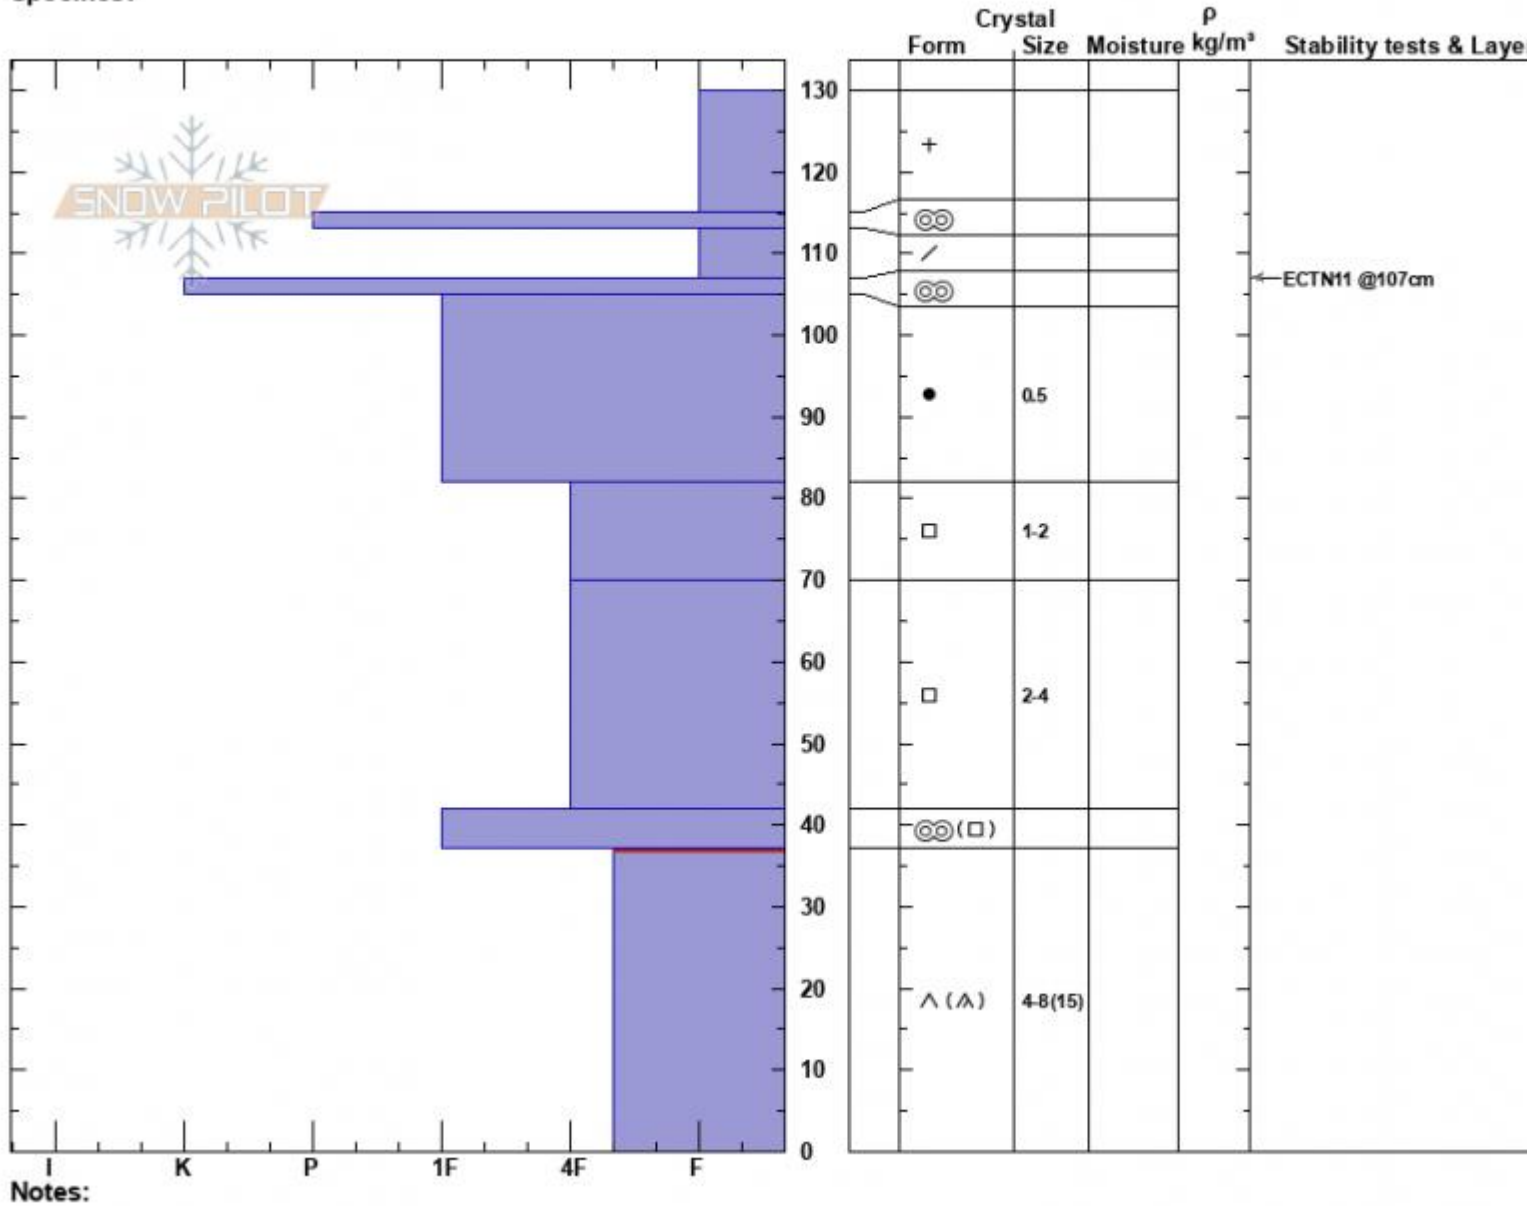

Marty's
 Cooke City
 MT
 Elevation: 9455 ft
 Aspect: 210°
 Specifics:

Dave Zinn
 03/26/2023 - 1:45pm
 Co-ord: 45.04185N, -109.94199W
 Slope Angle: 28°
 Wind Loading: no

Stability: Fair
 Air Temperature:
 Sky Cover: BKN
 Precipitation: NO
 Wind: Calm

HS:130 **Layer Notes:**
 37-0cm: Problematic layer

Advisory Region
 Cooke City
 Longitude
 -109.95W
 Latitude
 45.05N
 Cooke City, 2023-03-28