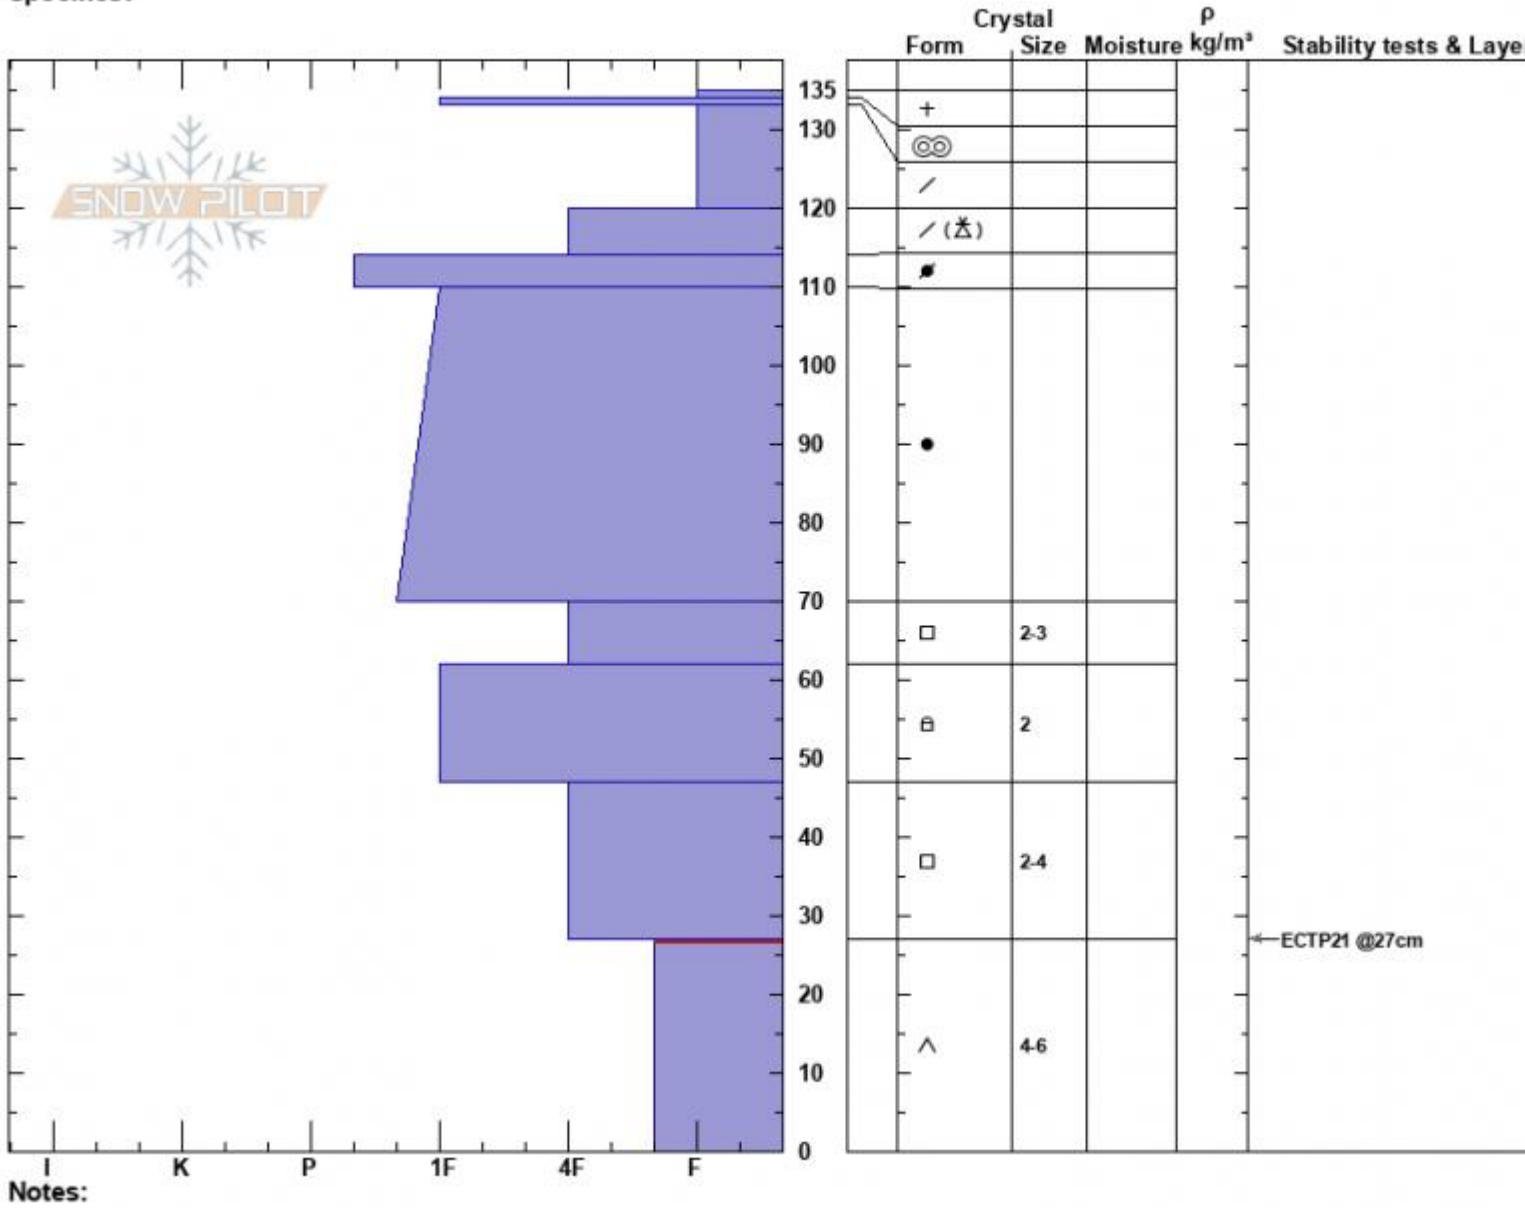

Ainger Entrance  
 Bridger Range  
 MT  
 Elevation: 8000 ft  
 Aspect: 100°  
 Specifics:

Dave Zinn  
 03/20/2023 - 12:00pm  
 Co-ord: 45.92531N, -110.97154W  
 Slope Angle: 25°  
 Wind Loading: no

Stability: Good  
 Air Temperature:  
 Sky Cover: OVC  
 Precipitation: S-1  
 Wind: S Light Breeze

HS:135  
 PF:30 27-0cm: Problematic layer  
 PS: 20

Notes:  
 Advisory Region  
 Bridger Range  
 Longitude  
 -110.98W  
 Latitude  
 45.92N  
 Bridger Range, 2023-03-23