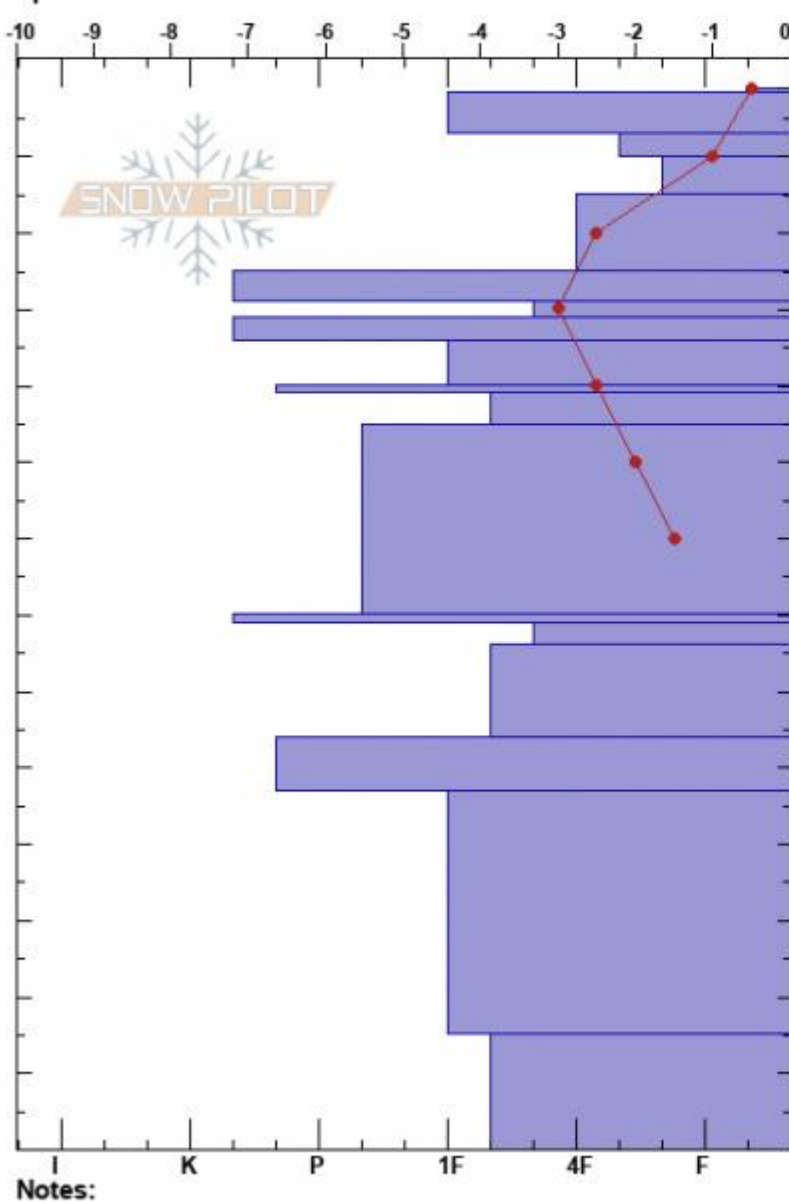

Texas Meadow, low SE  
 Bridger Range  
 MT  
 Elevation: 7622 ft  
 Aspect: 125°  
 Specifics:

Alex Marienthal  
 03/18/2023 - 3:00pm  
 Co-ord: 45.83964N, -110.93243W  
 Slope Angle: 27°  
 Wind Loading: no

Stability: Good  
 Air Temperature:  
 Sky Cover: CLR  
 Precipitation: NO  
 Wind: S Light Breeze

HS:139 Layer Notes:  
 47-15cm:Problematic layer

Crystal Form	Crystal Size	Moisture	kg/m³	Stability tests & Layer
☐	0.5-1	D		
⊙		M-W		
/		D-M		
*r(/)		D		
⊗	2-4	D		
⊙				← ECTN21 @115cm
/ (+)				← CT24, Q3 @115cm
⊙				← CT23, Q3 @115cm
•	0.3			← ECTN26 @106cm
⊙				
•	1			
•	0.5-1			
⊙				
☐ (B)	2			← CT27, Q3 @69cm
B	1-2			
B	1.5			
B	2-3			
☐ (B)	2.4			← CT25, Q2 @15cm Sudden ← CT28, Q2 @15cm SC

Notes:  
 Advisory Region  
 Bridger Range  
 Longitude  
 -110.93W  
 Latitude  
 45.84N  
 Bridger Range, 2023-03-18