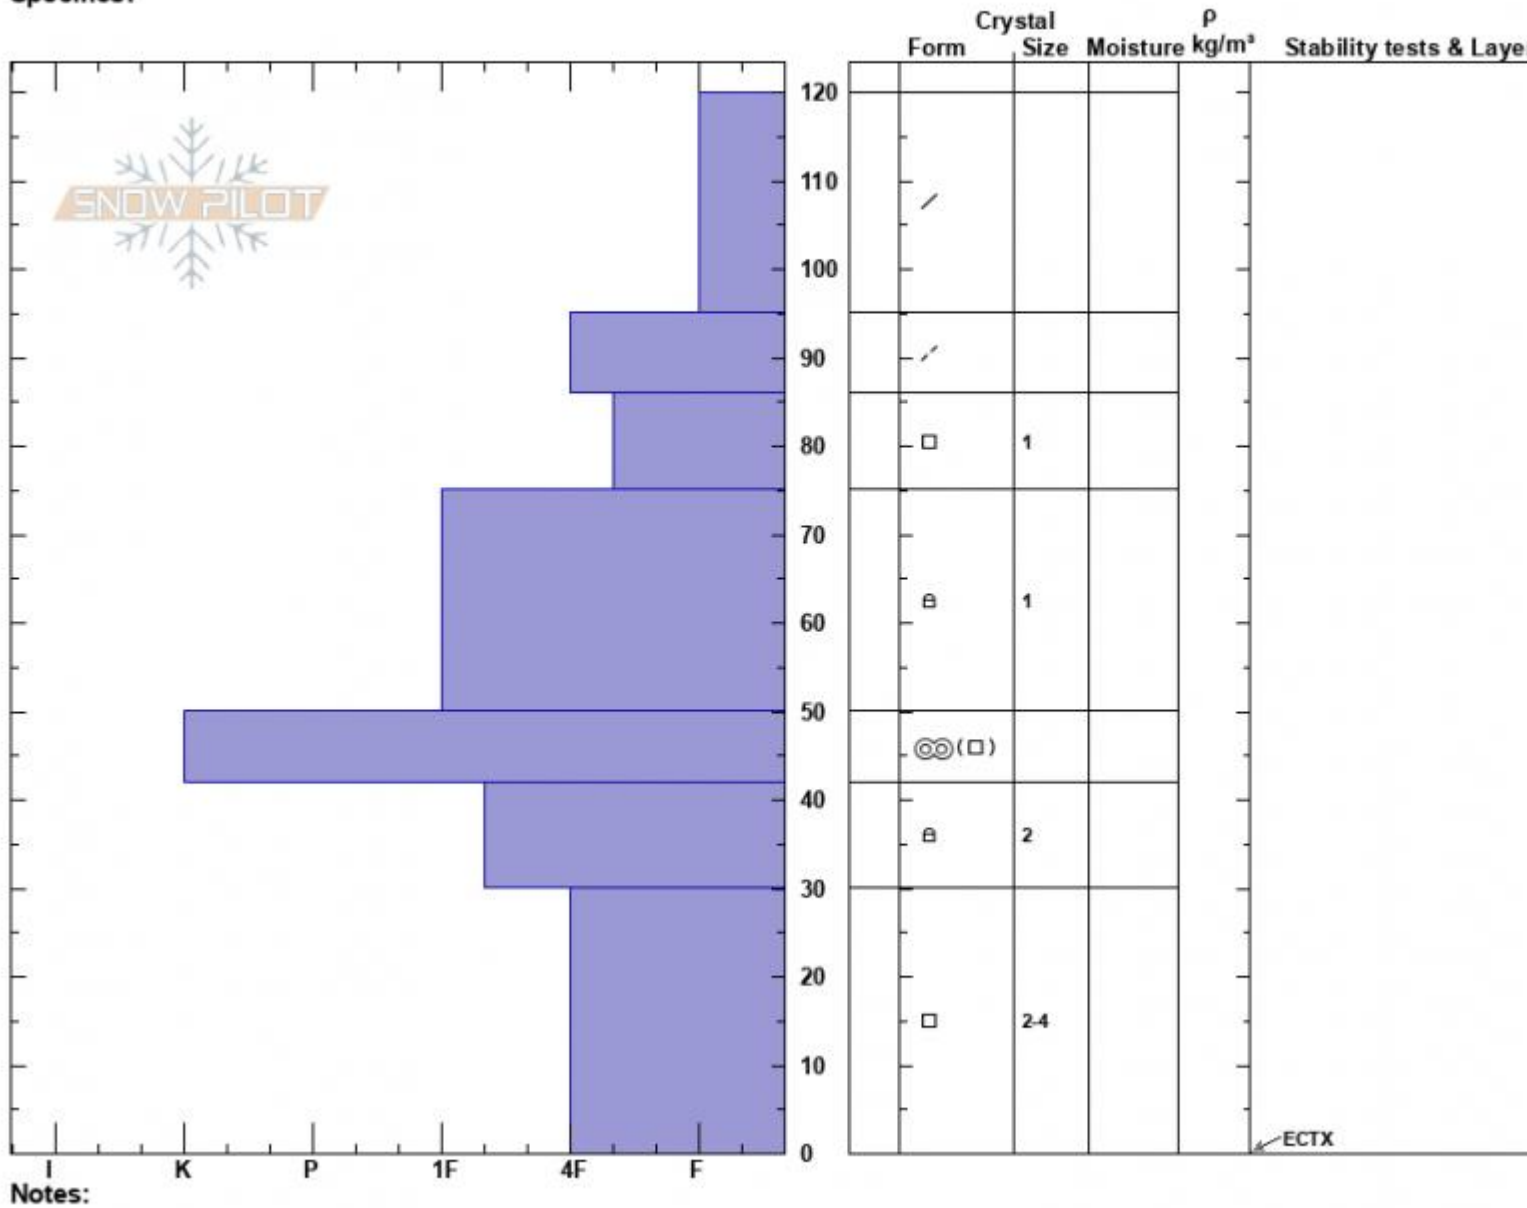

Throne, high north  
 Bridger Range  
 MT  
 Elevation: 8345 ft  
 Aspect: 330°  
 Specifics:

Alex Marienthal  
 03/09/2023 - 12:04pm  
 Co-ord: 45.88264N, -110.95239W  
 Slope Angle: 23°  
 Wind Loading:

Stability: Fair  
 Air Temperature:  
 Sky Cover: SCT  
 Precipitation: NO  
 Wind: Calm

HS:120    Layer Notes:  
 120-95cm: Problematic layer

Advisory Region  
 Bridger Range  
 Longitude  
 -110.95W  
 Latitude  
 45.88N  
 Bridger Range, 2023-03-10