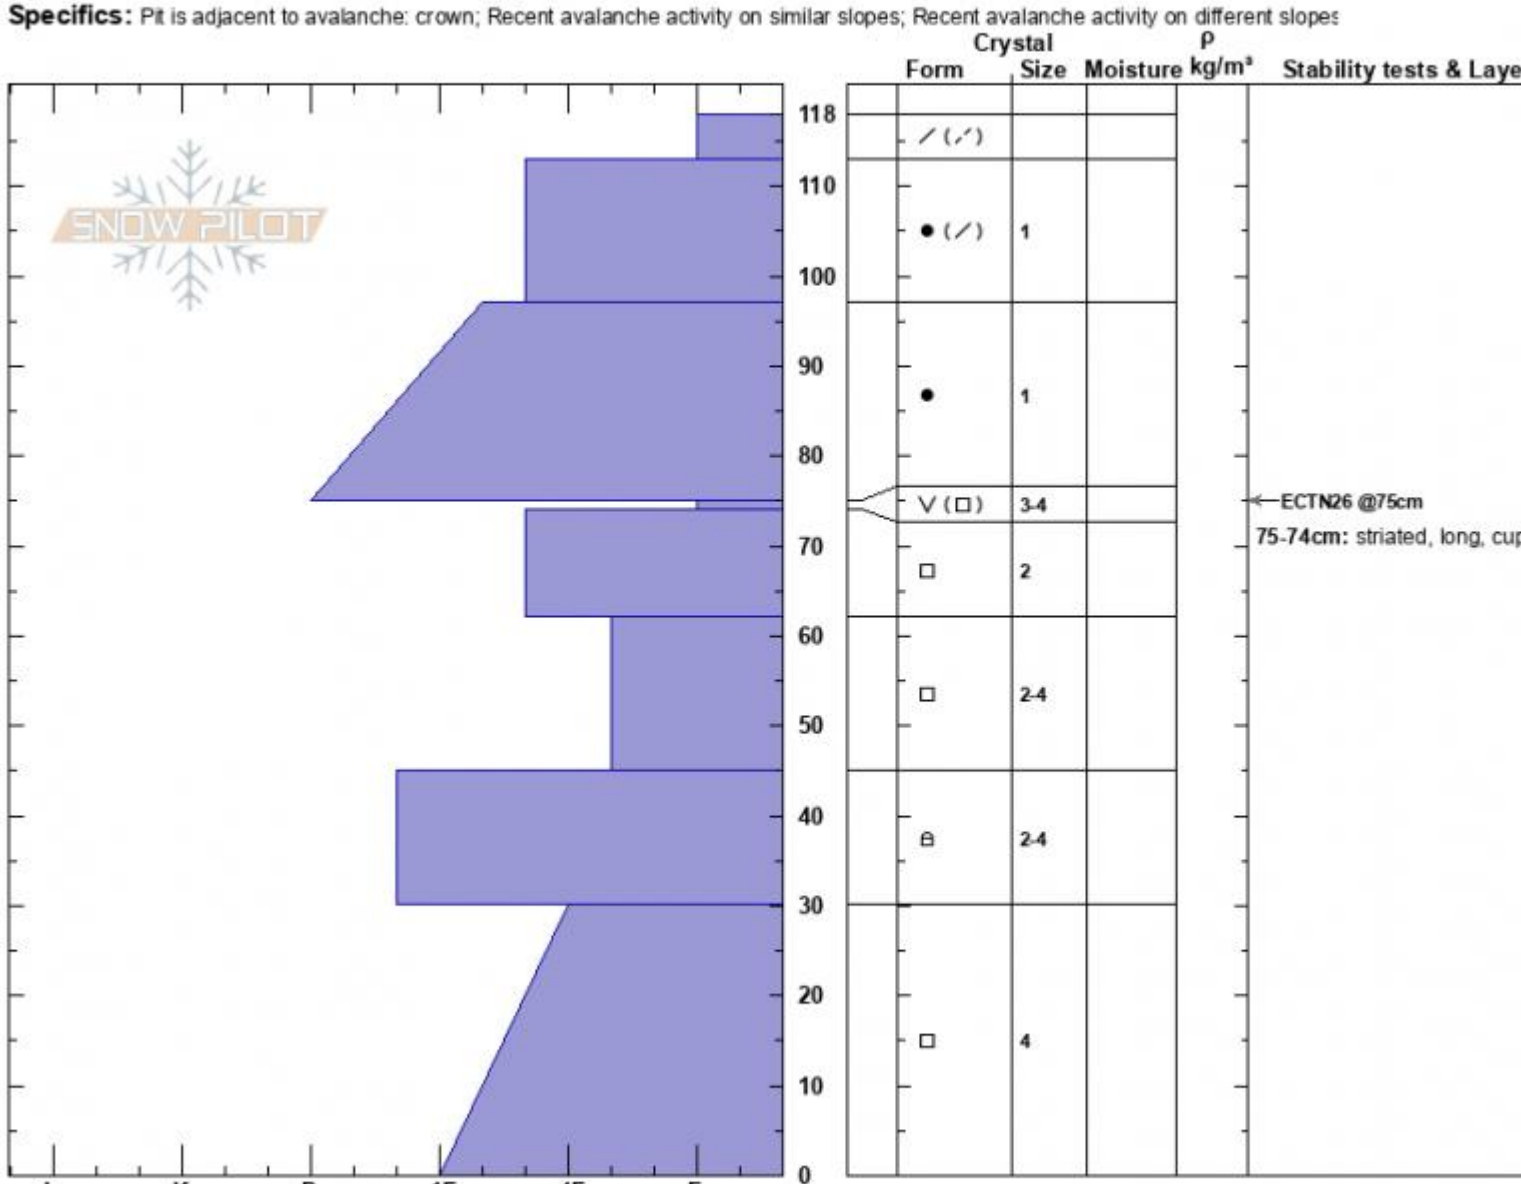

CrownButte AMu-R3-D2  
 Cooke City  
 MT  
 Elevation: 9635 ft  
 Aspect: 250°  
 Specifics: Pit is adjacent to avalanche: crown; Recent avalanche activity on similar slopes;

Alex Marienthal  
 03/12/2023 - 4:10pm  
 Co-ord: 45.05207N, -109.96487W  
 Slope Angle: 35°  
 Wind Loading: previous

Stability: Poor  
 Air Temperature:  
 Sky Cover: CLR  
 Precipitation: NO  
 Wind: Calm

HS:118 Layer Notes:  
 75-74cm: striated, long, cupped  
 75-74cm: Problematic layer

Notes: Dug at the crown of snowmobile triggered slide from previous day (3/11/23). HS-AMu-R3-D2-O. 30-100cm deep. 150' wide x150' vertical.

Advisory Region  
 Cooke City  
 Longitude  
 -109.94W  
 Latitude  
 45.02N  
 Cooke City, 2023-03-13