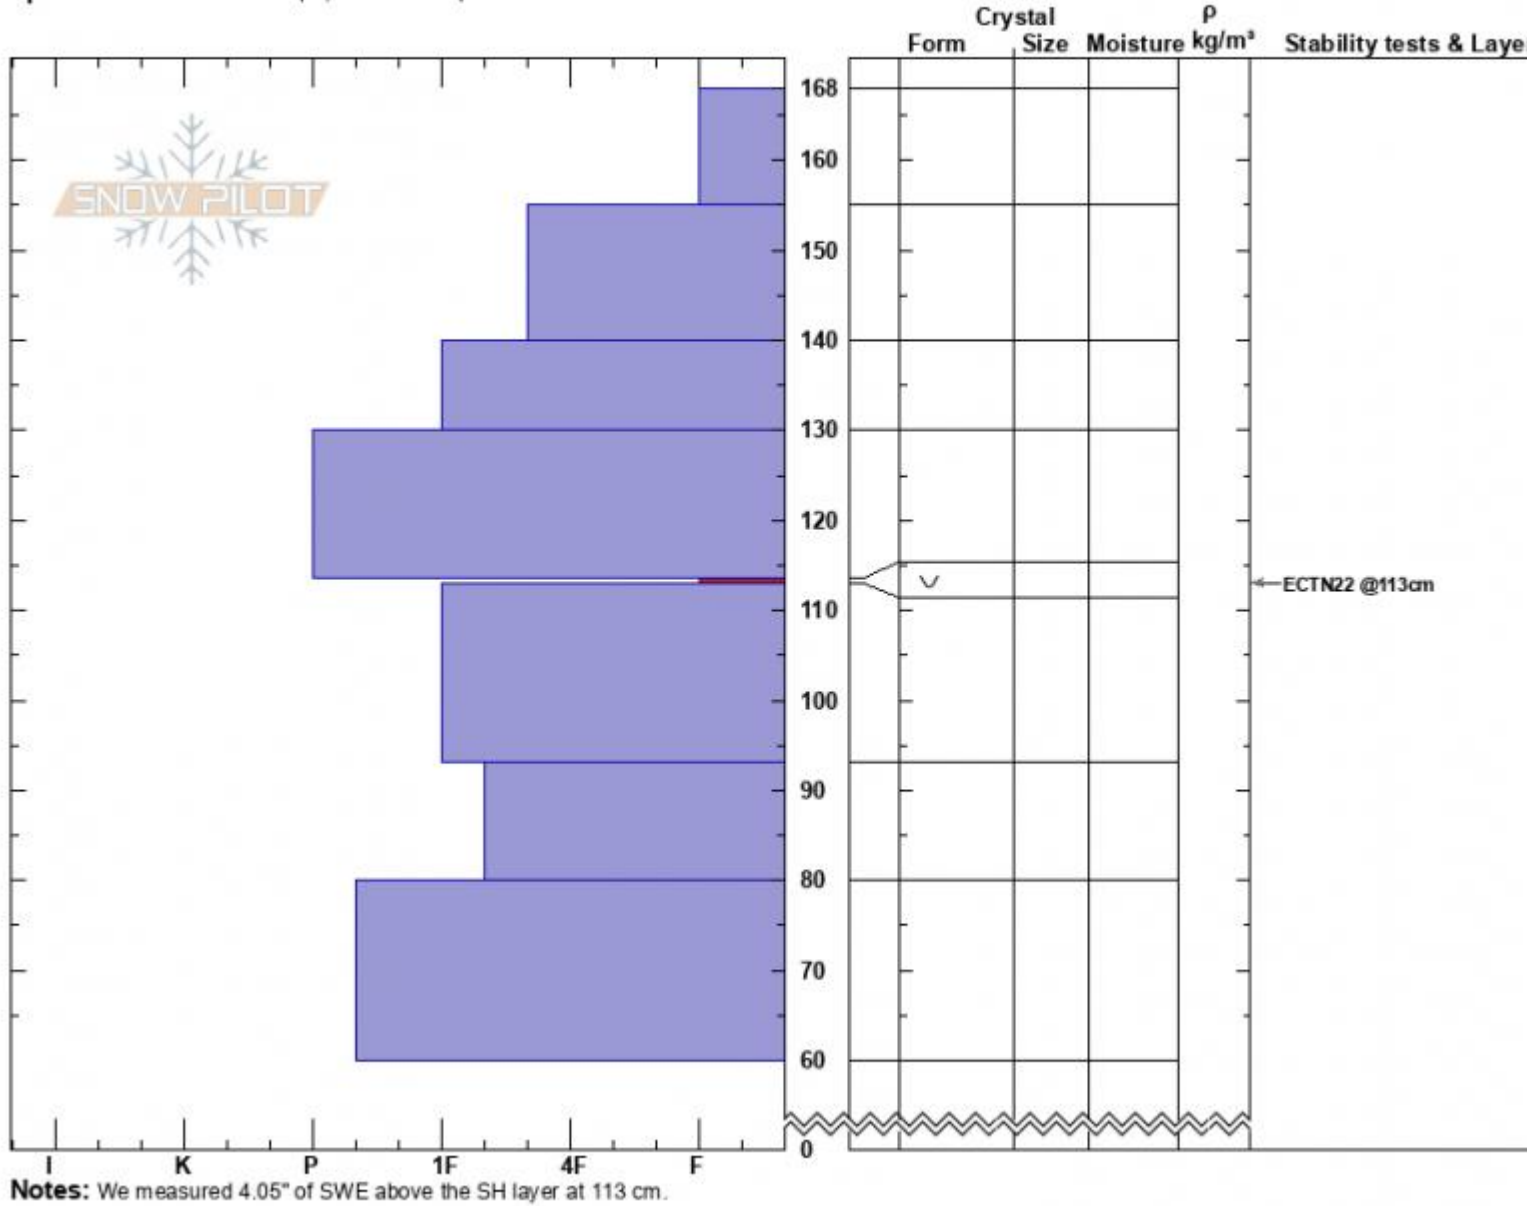

Bacon Rind Mdw
 Madison Range-S
 MT
 Elevation: 8800 ft
 Aspect: 81°
 Specifics: Ski tracks on slope; We skied slope

Doug Chabot-Admin
 03/08/2023 - 11:30am
 Co-ord: 44.96971N, -111.09409W
 Slope Angle: 22°
 Wind Loading:

Stability: Good
 Air Temperature:
 Sky Cover: CLR
 Precipitation: NO
 Wind: Calm

HS:168 **Layer Notes:**
 113.5-113cm: Problematic layer

Advisory Region
 Southern Madison
 Longitude
 -111.10W
 Latitude
 44.96N
 Southern Madison, 2023-03-08