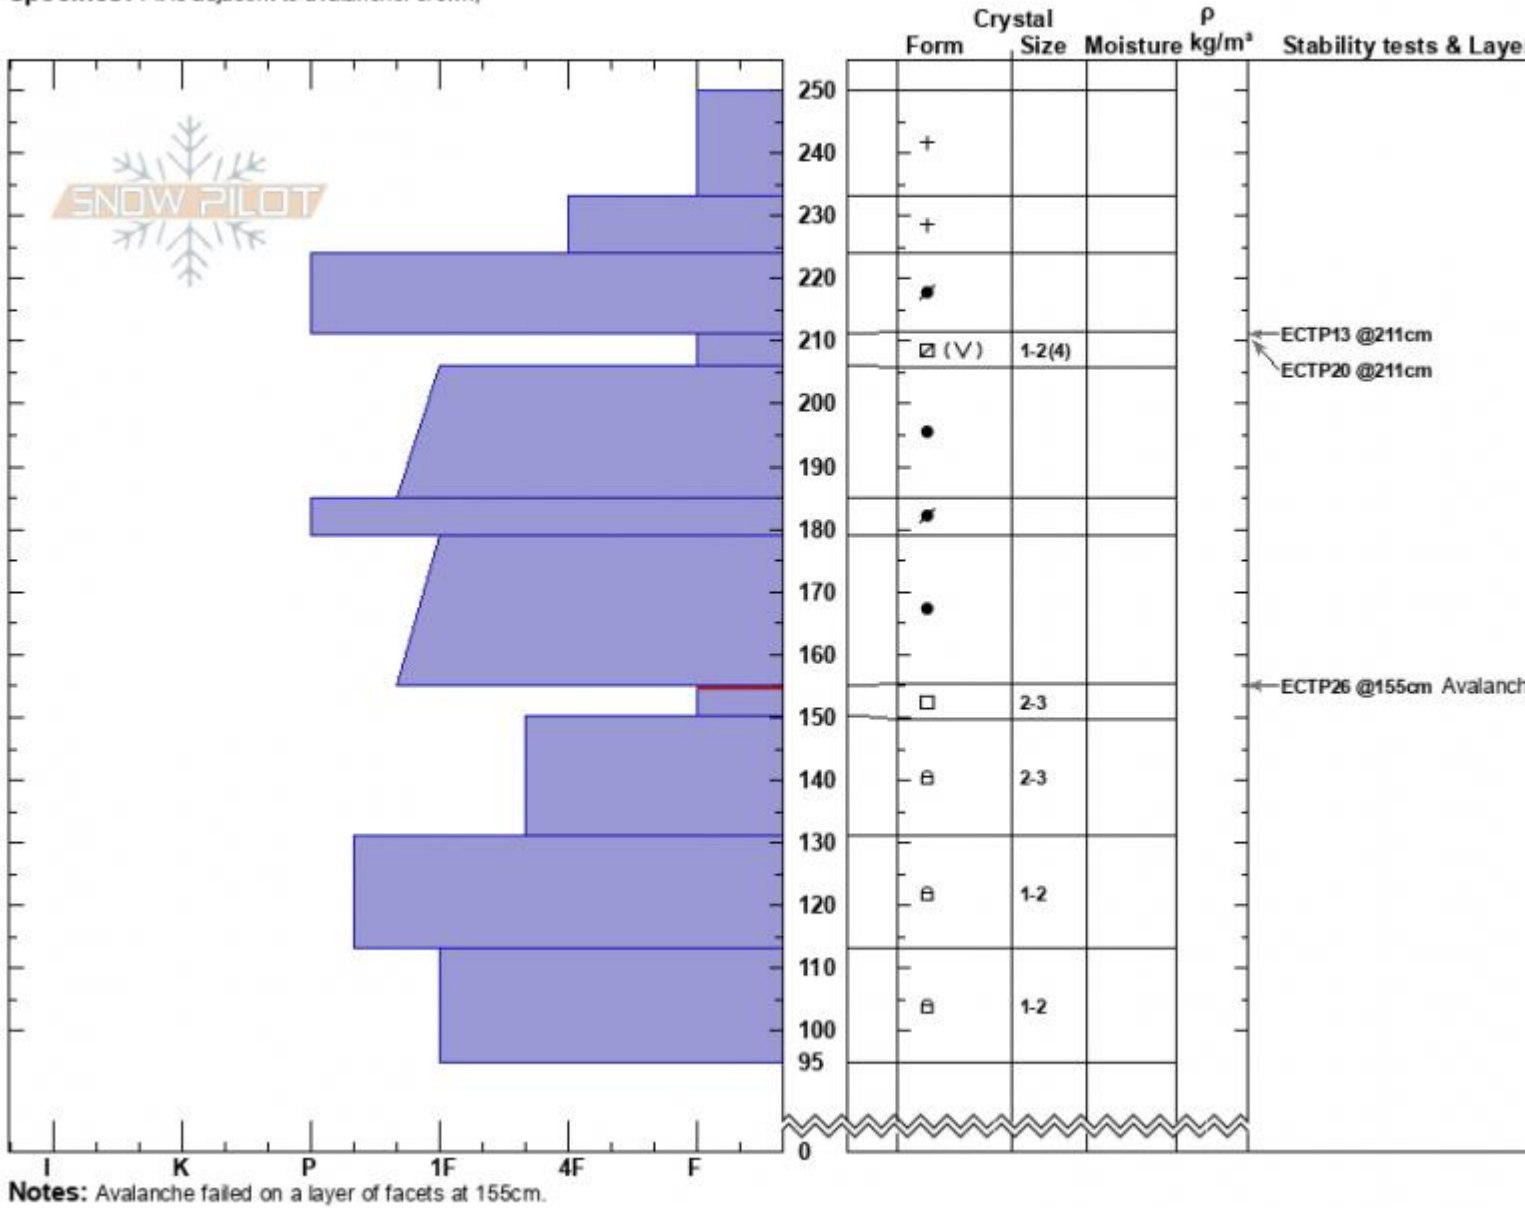

Hyalite Peak Avalanche
 Gallatin Range-N
 MT
 Elevation: 9625 ft
 Aspect: 70°
 Specifics: Pit is adjacent to avalanche: crown;

Dave Zinn
 03/07/2023 - 1:00pm
 Co-ord: 45.38098N, -110.95703W
 Slope Angle: 38°
 Wind Loading: previous

Stability: Fair
 Air Temperature:
 Sky Cover: SCT
 Precipitation: NO
 Wind: Calm

HS:250 Layer Notes:
 155-150cm:Problematic layer

Advisory Region
 Northern Gallatin
 Longitude
 -110.96W
 Latitude
 45.38N
 Northern Gallatin, 2023-03-07