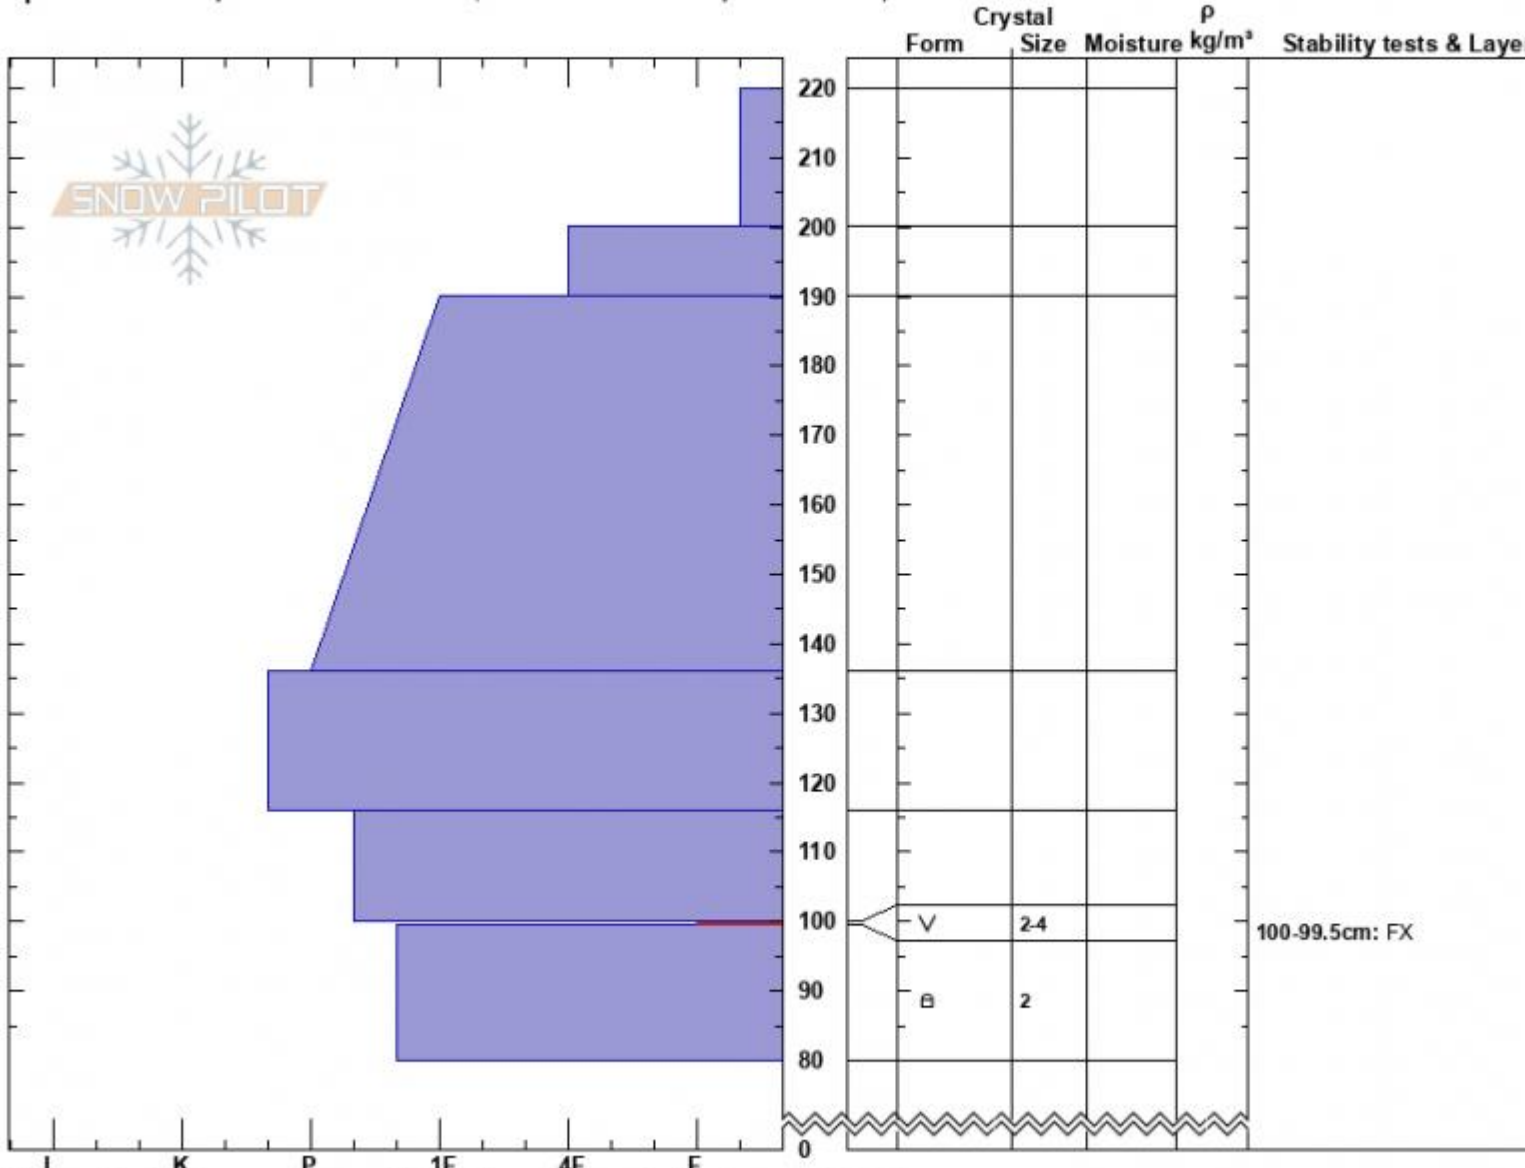

Daisy Pass Ava  
 Cooke City  
 MT  
 Elevation: 10200 ft  
 Aspect: 212°  
 Specifics: Pit is adjacent to avalanche: crown;

Doug Chabot-Admin  
 03/04/2023 - 10:20am  
 Co-ord: 45.05537N, -109.95263W  
 Slope Angle: 31°  
 Wind Loading: previous

Stability:  
 Air Temperature: -7°C  
 Sky Cover: OVC  
 Precipitation: NO  
 Wind: W Light Breeze

HS:220  
 Layer Notes:  
 100-99.5cm: FX  
 100-99.5cm: Problematic layer

Advisory Region  
 Cooke City  
 Longitude  
 -109.96W  
 Latitude  
 45.05N  
 Avalanche Details: [skier triggered large slide near Daisy](#)  
 Cooke City, 2023-03-05