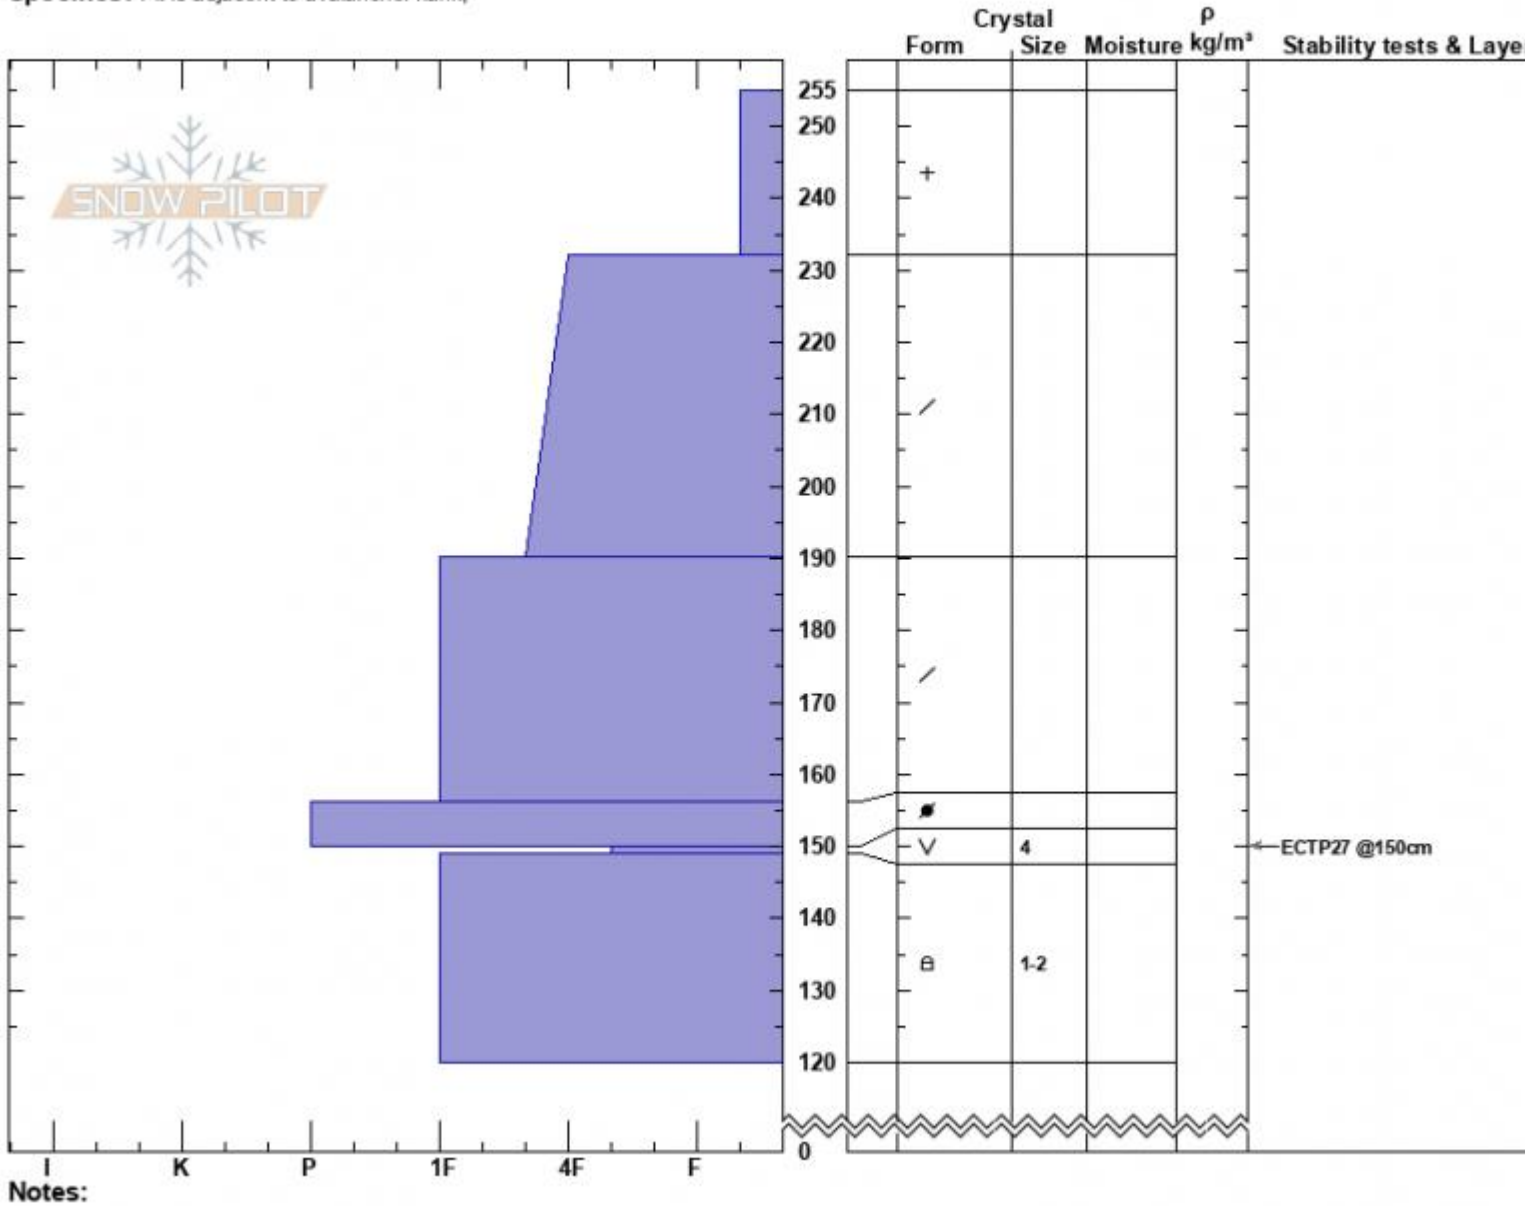

Sage Basin Avalanche
 Madison Range-S
 MT
 Elevation: 9200 ft
 Aspect: 19°
 Specifics: Pit is adjacent to avalanche: flank;

Dave Zinn
 03/01/2023 - 11:15am
 Co-ord: 44.95055N, -111.31178W
 Slope Angle: 38°
 Wind Loading: previous

Stability: Fair
 Air Temperature:
 Sky Cover: OVC
 Precipitation: S-1
 Wind: Calm

HS:255 **Layer Notes:**
 150-149cm: Problematic layer

Advisory Region
 Southern Madison
 Longitude
 -111.27W
 Latitude
 45.06N

Avalanche Details: [Natural Avalanche Sage Basin](#)
 Southern Madison, 2023-03-01