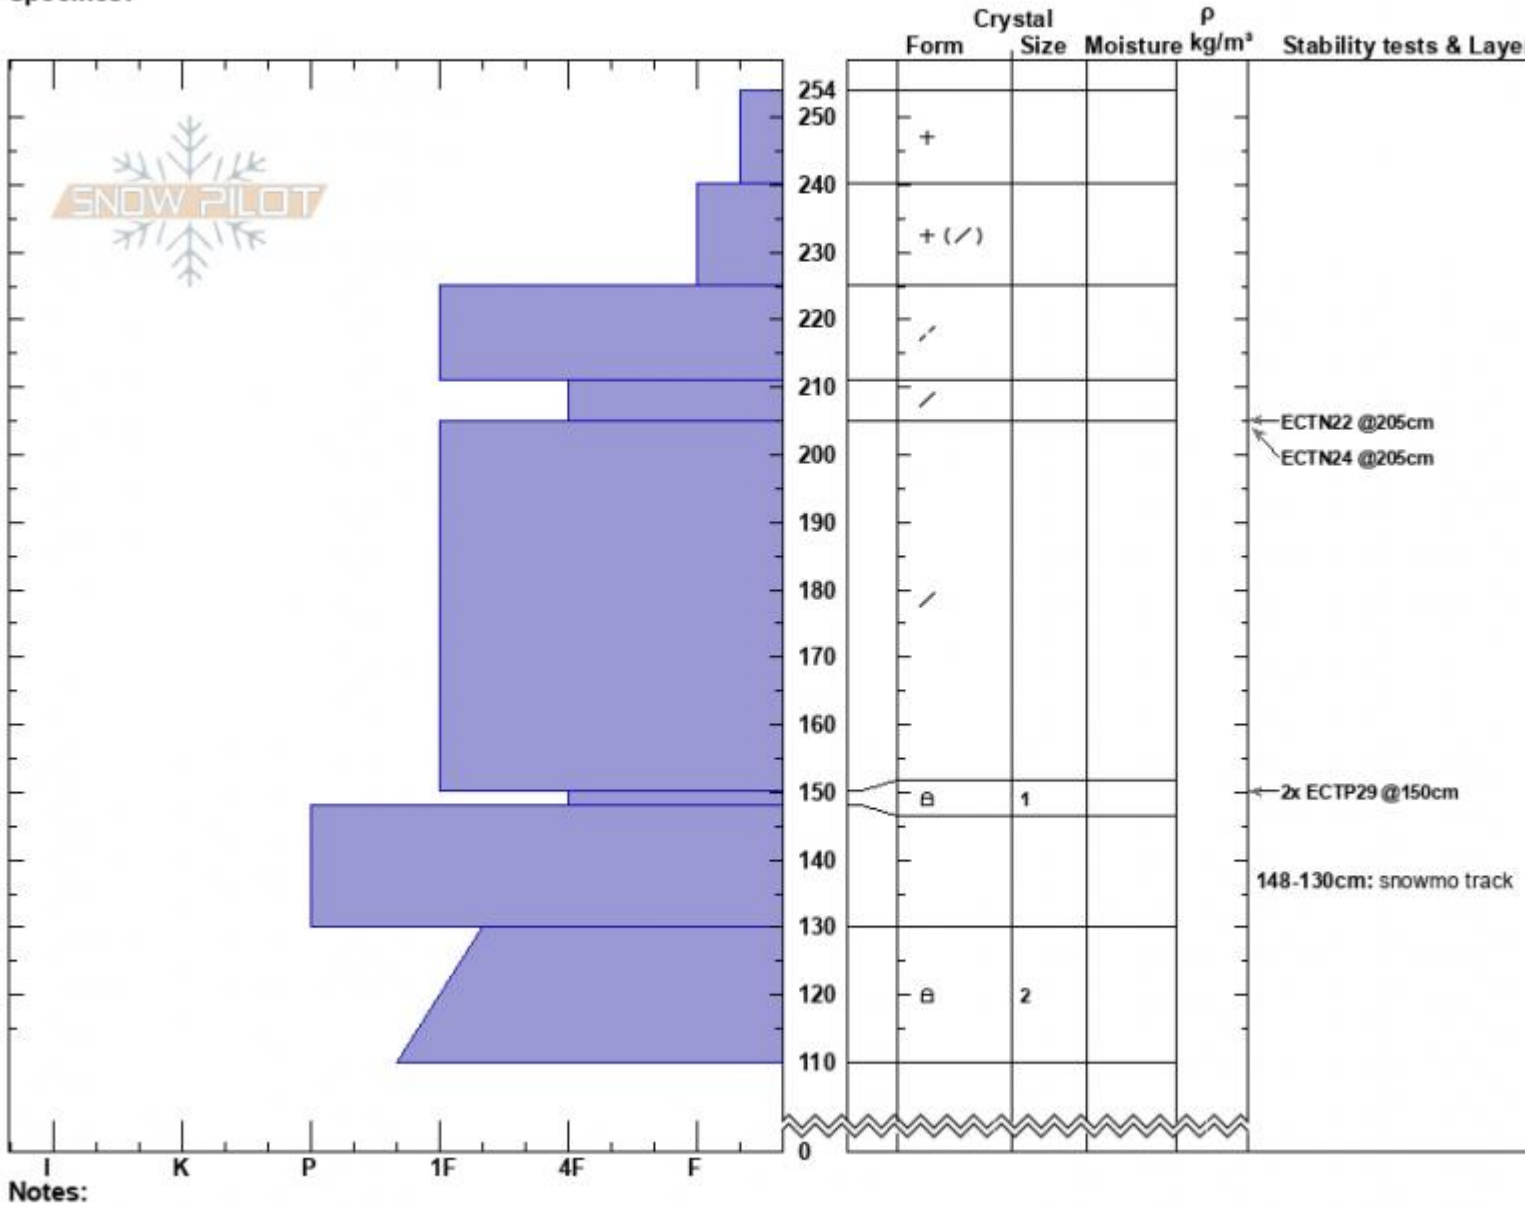

ScotchBonnet-Rastas  
 Cooke City  
 MT  
 Elevation: 9669 ft  
 Aspect: 200°  
 Specifics:

Alex Marienthal  
 02/27/2023 - 12:00pm  
 Co-ord: 45.06961N, -109.94472W  
 Slope Angle: 28°  
 Wind Loading: no

Stability: Fair  
 Air Temperature:  
 Sky Cover: OVC  
 Precipitation: S-1  
 Wind: SW Moderate

HS:254 **Layer Notes:**  
 254-240cm: Problematic layer  
 148-130cm: snowmo track

Advisory Region  
 Cooke City  
 Longitude  
 -109.96W  
 Latitude  
 45.07N  
 Cooke City, 2023-02-28