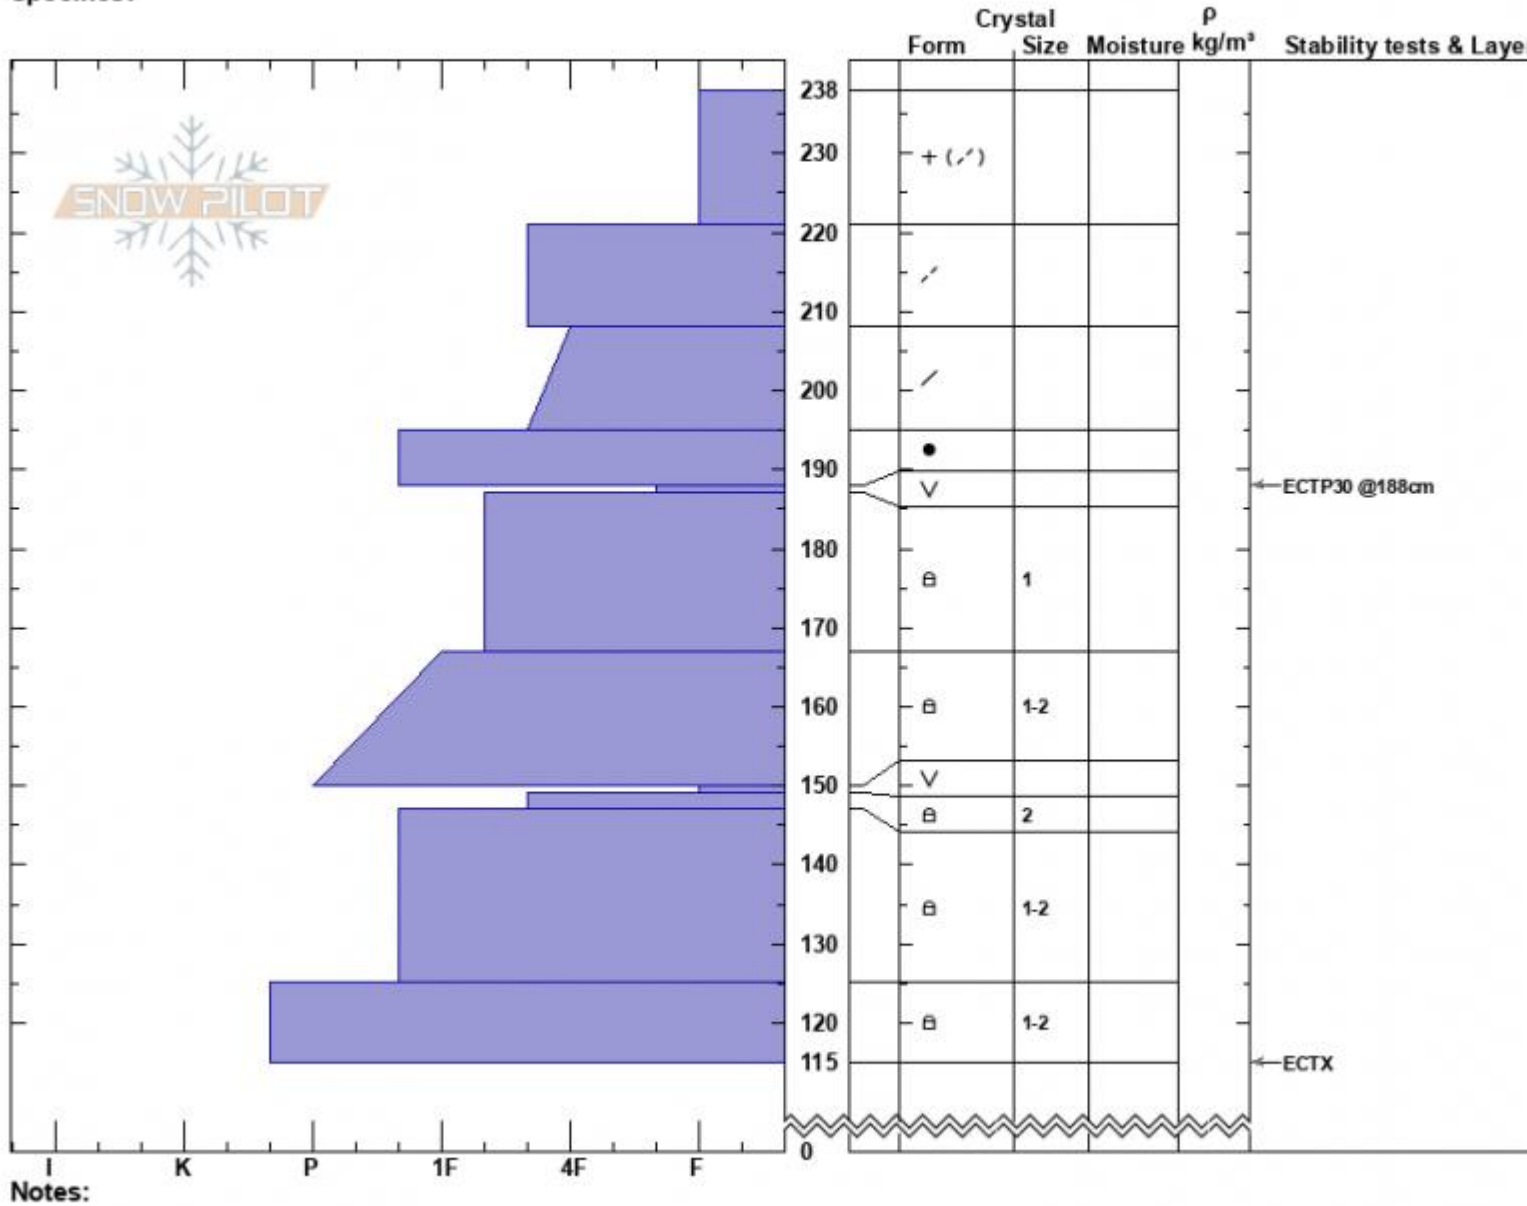

Independence Peak
 Beartooths
 MT
 Elevation: 9815 ft
 Aspect: 120°
 Specifics:

Alex Marienthal
 02/24/2023 - 1:40pm
 Co-ord: 45.20864N, -110.22116W
 Slope Angle: 17°
 Wind Loading: yes

Stability: Fair
 Air Temperature:
 Sky Cover: BKN
 Precipitation: NO
 Wind: NE Strong

HS:238 Layer Notes:
 238-221cm:Problematic layer

Advisory Region
 Out of Advisory Area
 Out of Advisory Area, 2023-02-25