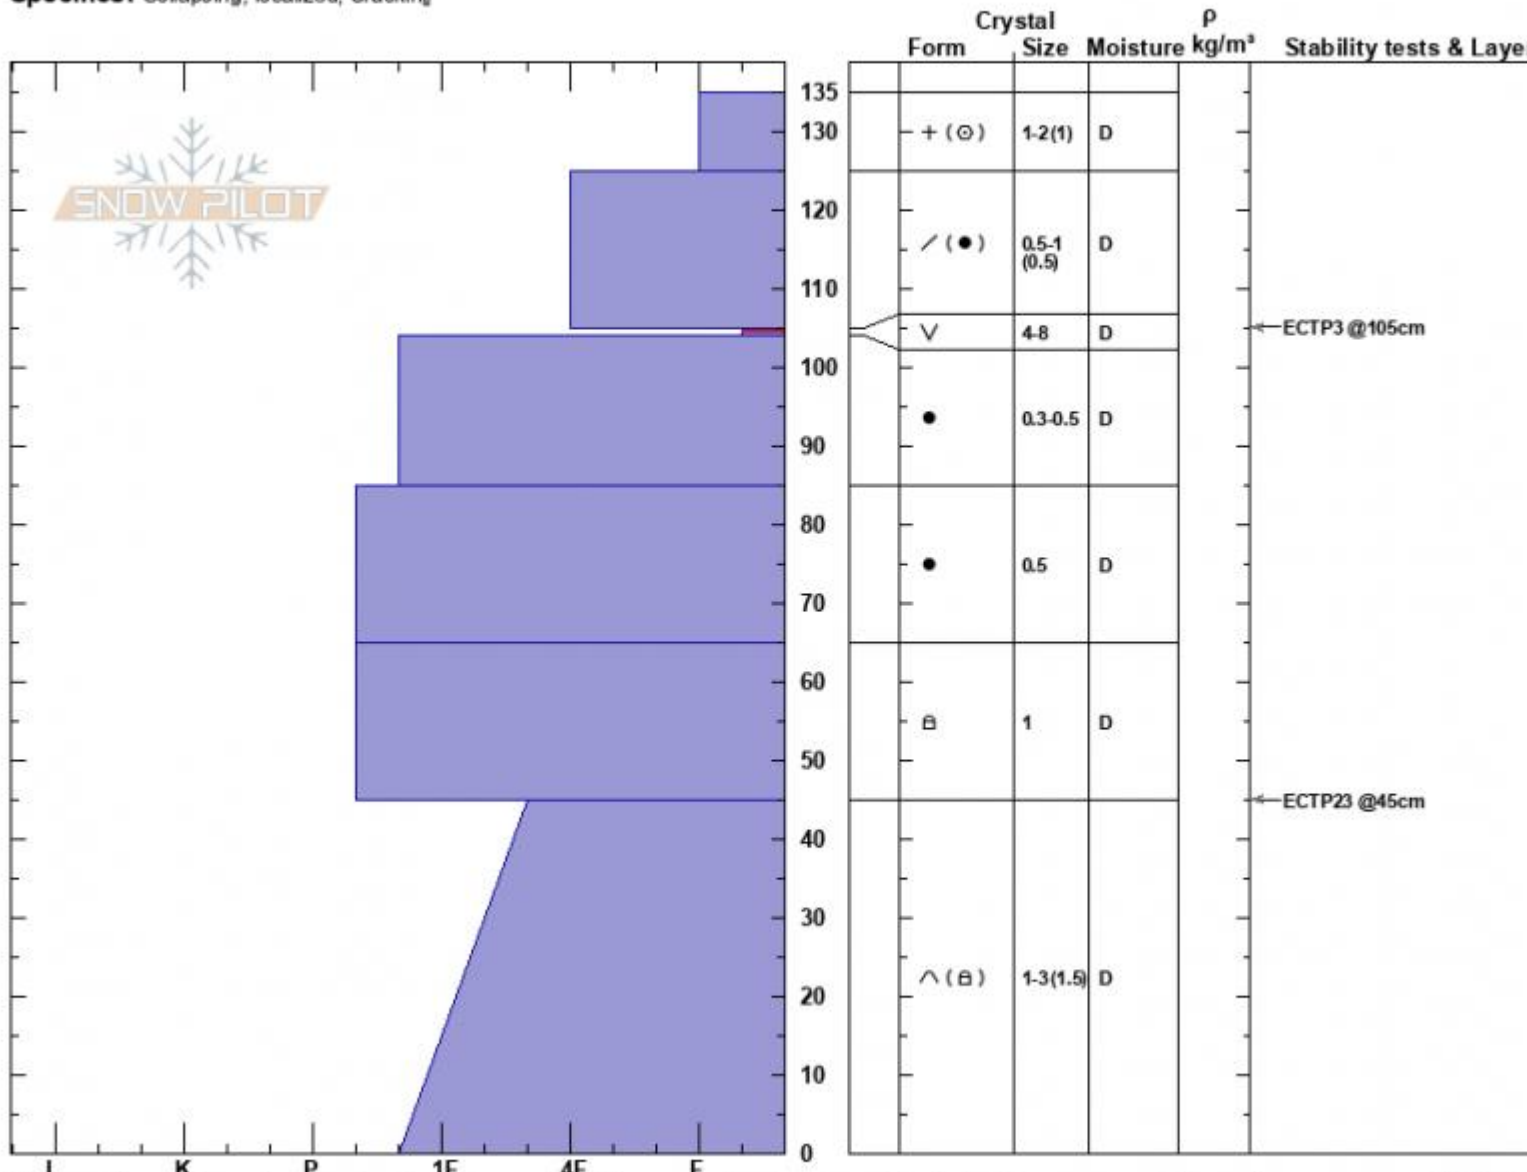

Hebgen/Trappers
 Madison Range-S
 MT
 Elevation: 2779 m
 Aspect: 115°
 Specifics: Collapsing, localized; Cracking

Karl Birkeland
 01/11/2023 - 2:00pm
 Co-ord: 44.83274N, -111.34953W
 Slope Angle: 18°
 Wind Loading: no

Stability: Poor
 Air Temperature:
 Sky Cover: SCT
 Precipitation: NO
 Wind: Calm

HS:135 **Layer Notes:**
 105-104cm: Problematic layer

Notes: Whumpf triggered up near the ridge. Appeared to collapse on surface hoar layer. Depths in this zone were variable as there were some old fallen trees.

Advisory Region
 Lionhead Range
 Longitude
 -111.34W
 Latitude
 44.84N

Avalanche Details: [Whumpf on Surface hoar at Hebgen](#)
 Lionhead Range, 2023-01-12