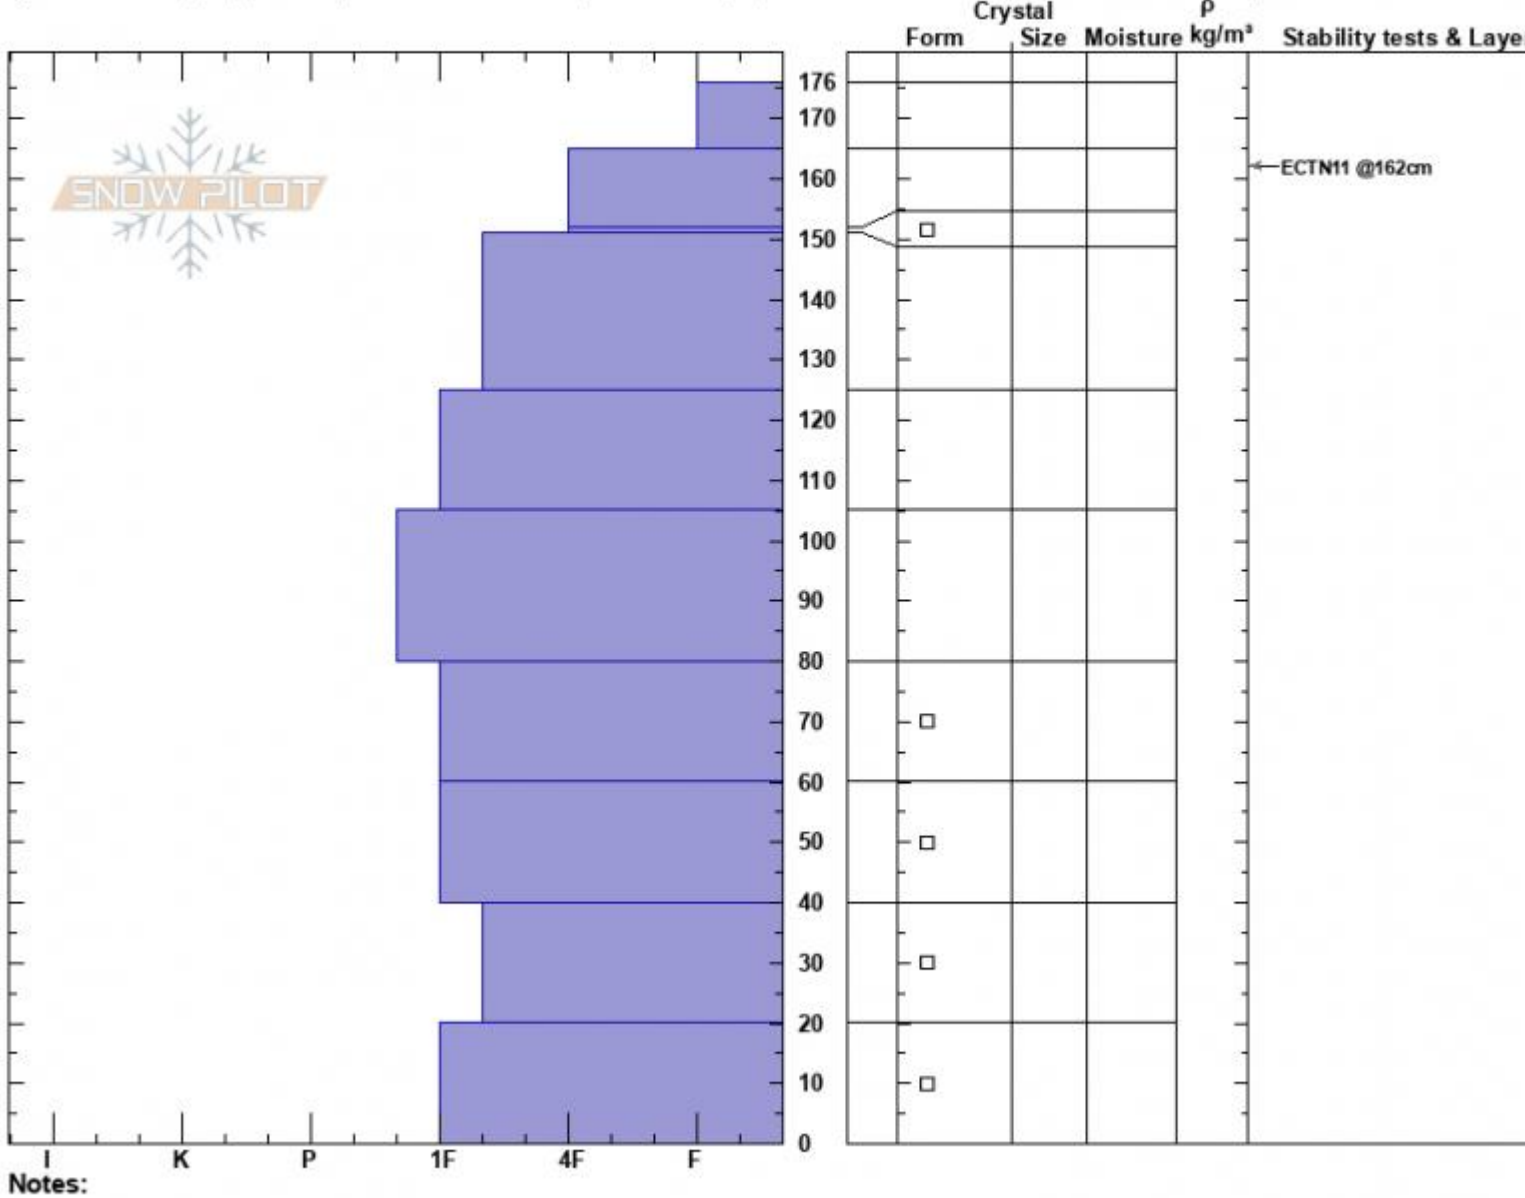

Sage Basin  
 Madison Range-S  
 MT  
 Elevation: 9000 ft  
 Aspect: 355°

Ian Hoyer  
 12/28/2022 - 11:00am  
 Co-ord: 44.94416N, -111.28748W  
 Slope Angle: 30°  
 Wind Loading: previous

Stability: Poor  
 Air Temperature:  
 Sky Cover: OVC  
 Precipitation: S-1  
 Wind: Calm

HS:176    Layer Notes:  
 152-151cm: Problematic layer

Specifics: Collapsing, localized; Recent avalanche activity on similar slopes; Snowmobile tracks on slope; We snowmobiled slope

Notes:  
 Advisory Region  
 Southern Madison  
 Longitude  
 -111.27W  
 Latitude  
 45.06N  
 Southern Madison, 2022-12-28