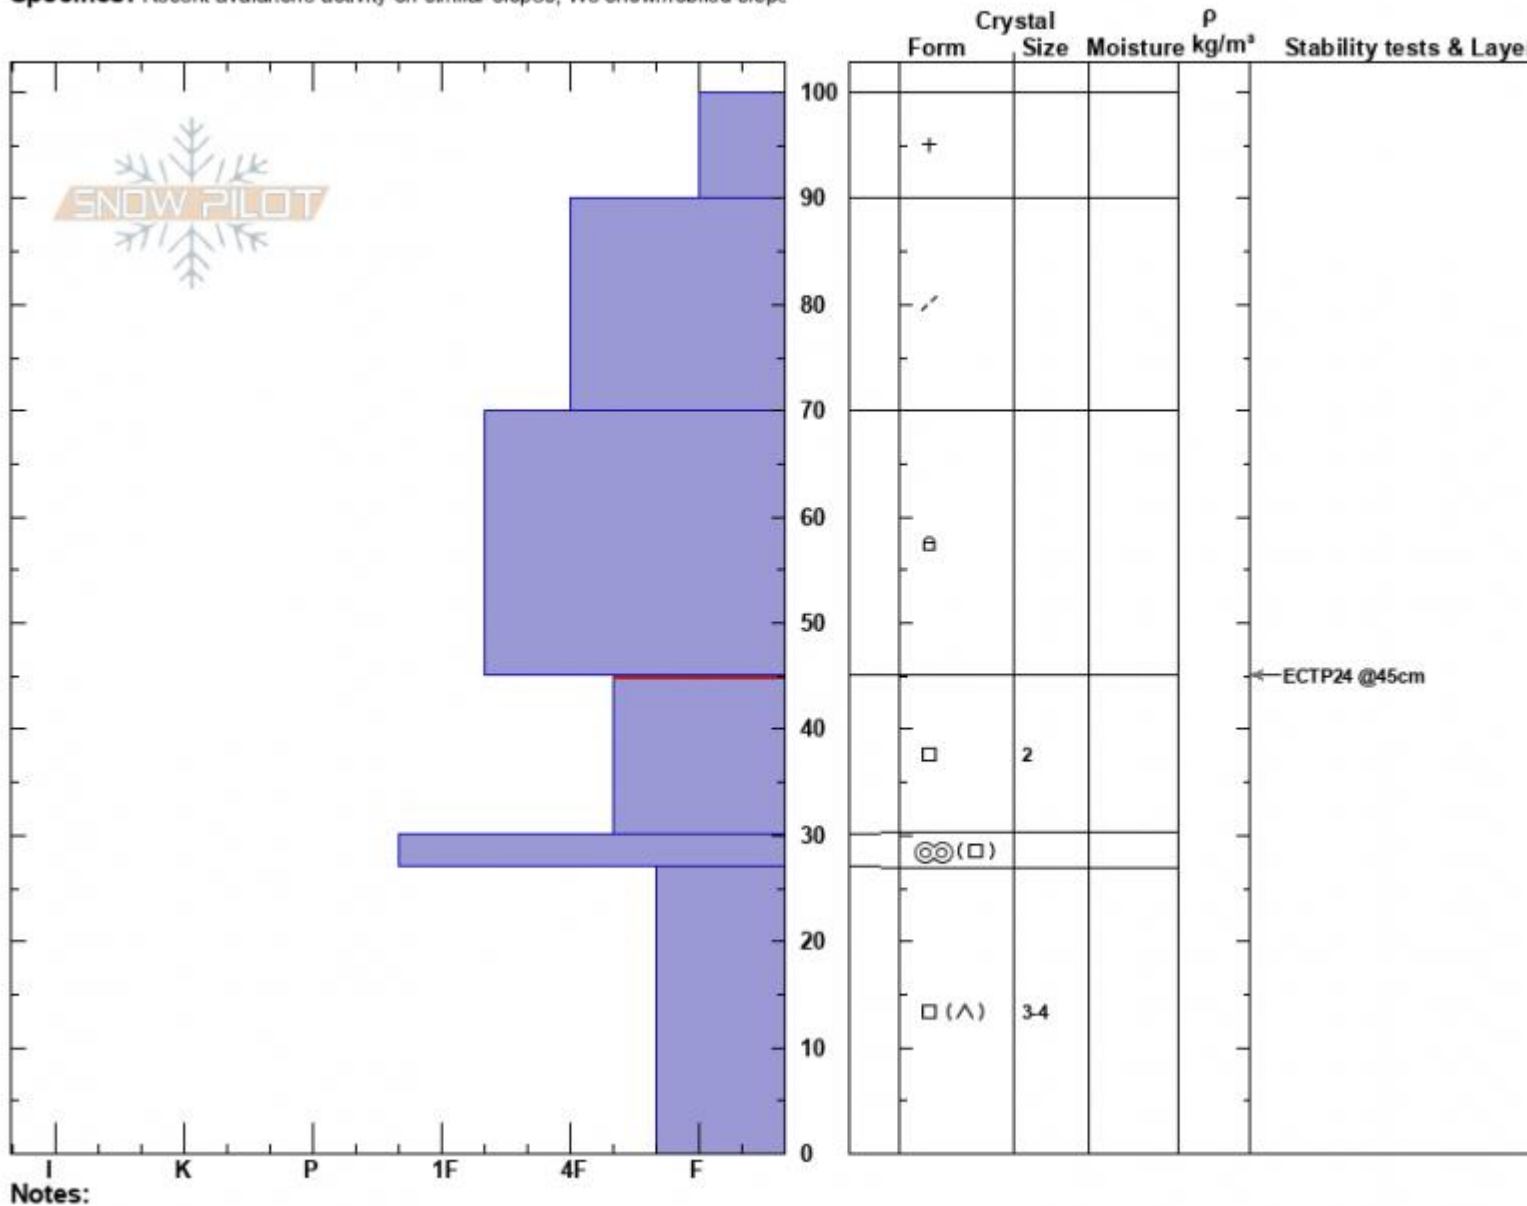

2nd Yellowmule
 Madison Range-N
 MT
 Elevation: 9400 ft
 Aspect: 35°
 Specifics: Recent avalanche activity on similar slopes; We snowmobiled slope

Ian Hoyer
 12/15/2022 - 11:00am
 Co-ord: 45.17741N, -111.40097W
 Slope Angle: 28°
 Wind Loading: no

Stability: Fair
 Air Temperature:
 Sky Cover: OVC
 Precipitation: NO
 Wind: N Light Breeze

HS:100 Layer Notes:
 PF:80 45-30cm:Problematic layer

Notes:
 Advisory Region
 Northern Madison
 Longitude
 -111.38W
 Latitude
 45.17N
 Northern Madison, 2022-12-15