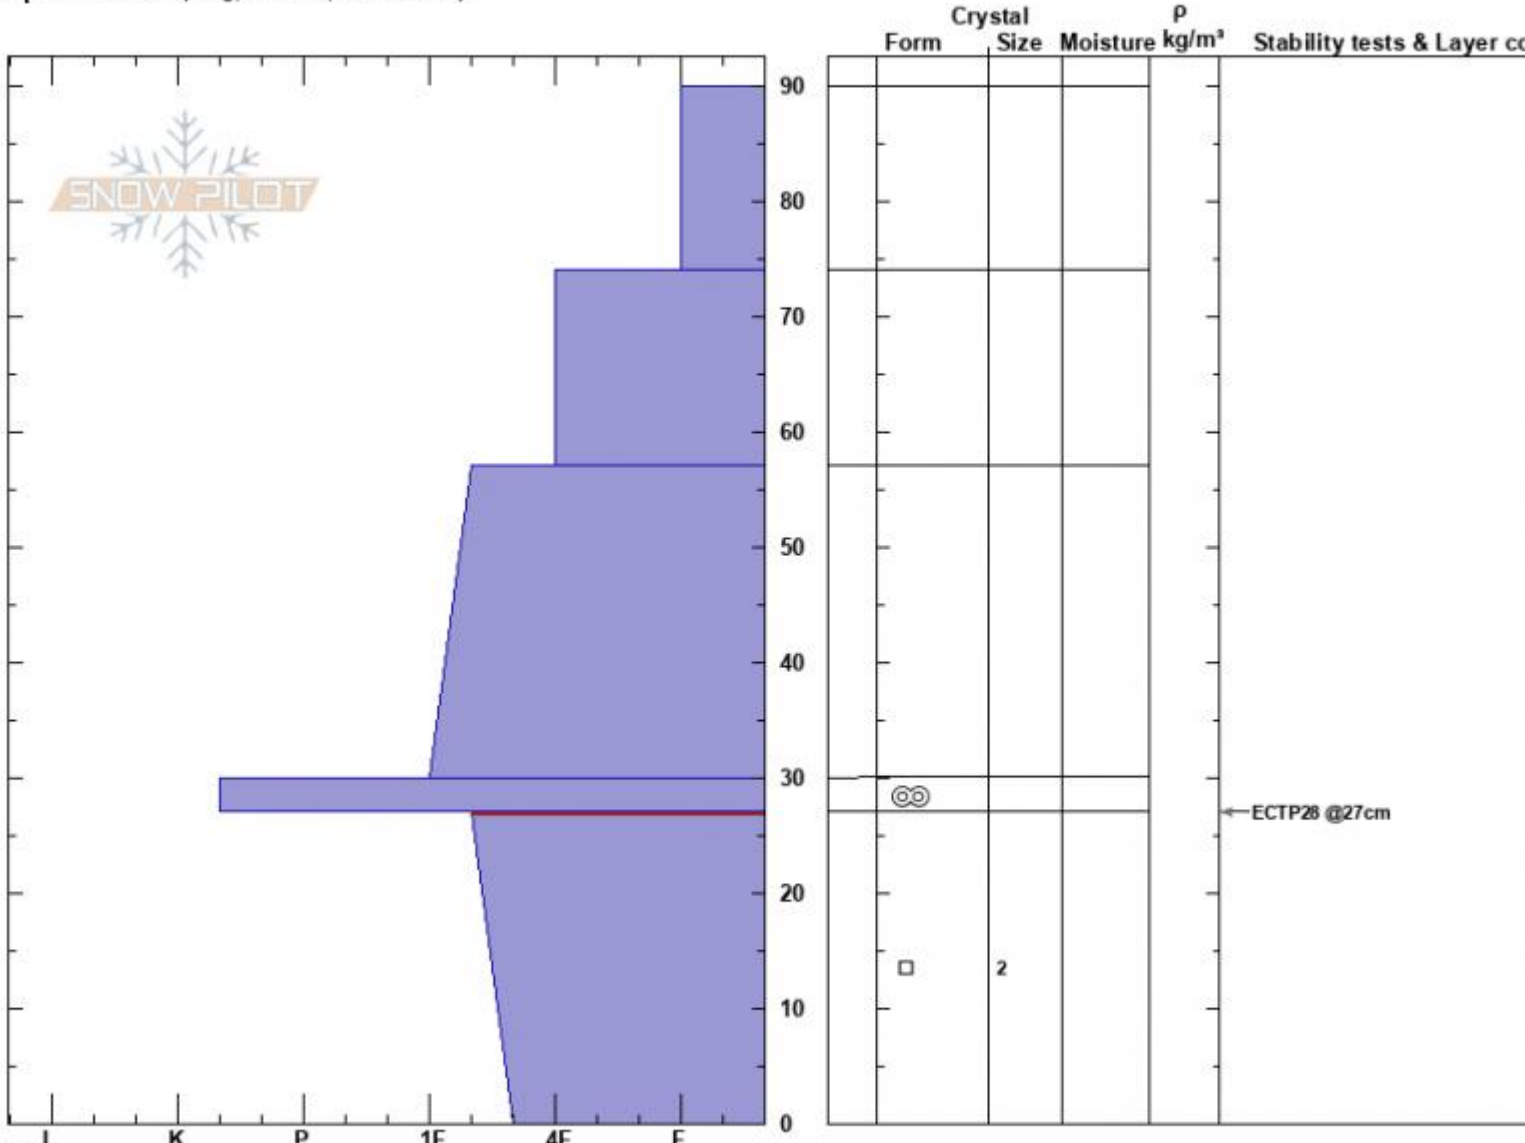

east Mt. Henderson
 Beartooths
 MT
 Elevation: 9450 ft
 Aspect: 95°
 Specifics: Collapsing, localized; We skied slope

Beau Fredlund
 11/12/2022 - 11:00am
 Co-ord:
 Slope Angle: 29°
 Wind Loading:

Stability:
 Air Temperature:
 Sky Cover: CLR
 Precipitation: NO
 Wind: Calm

HS:90
 Layer Notes:
 27-0cm: Problematic layer

Notes: Snowpit location was in a relatively wind sheltered area. Above the snowpit location, much of the east facing terrain was significantly wind affected/ 1F s recent storm and not optimal for skiing. It seemed like all other aspects around the Mt. Henderson area (S, W and N) had less surface wind affect.

No avalanche activity observed.

Advisory Region
 Cooke City
 Longitude
 -109.95W
 Latitude
 45.05N

Avalanche Details: [Large collapses near Cooke City](#)
 Cooke City, 2022-11-13