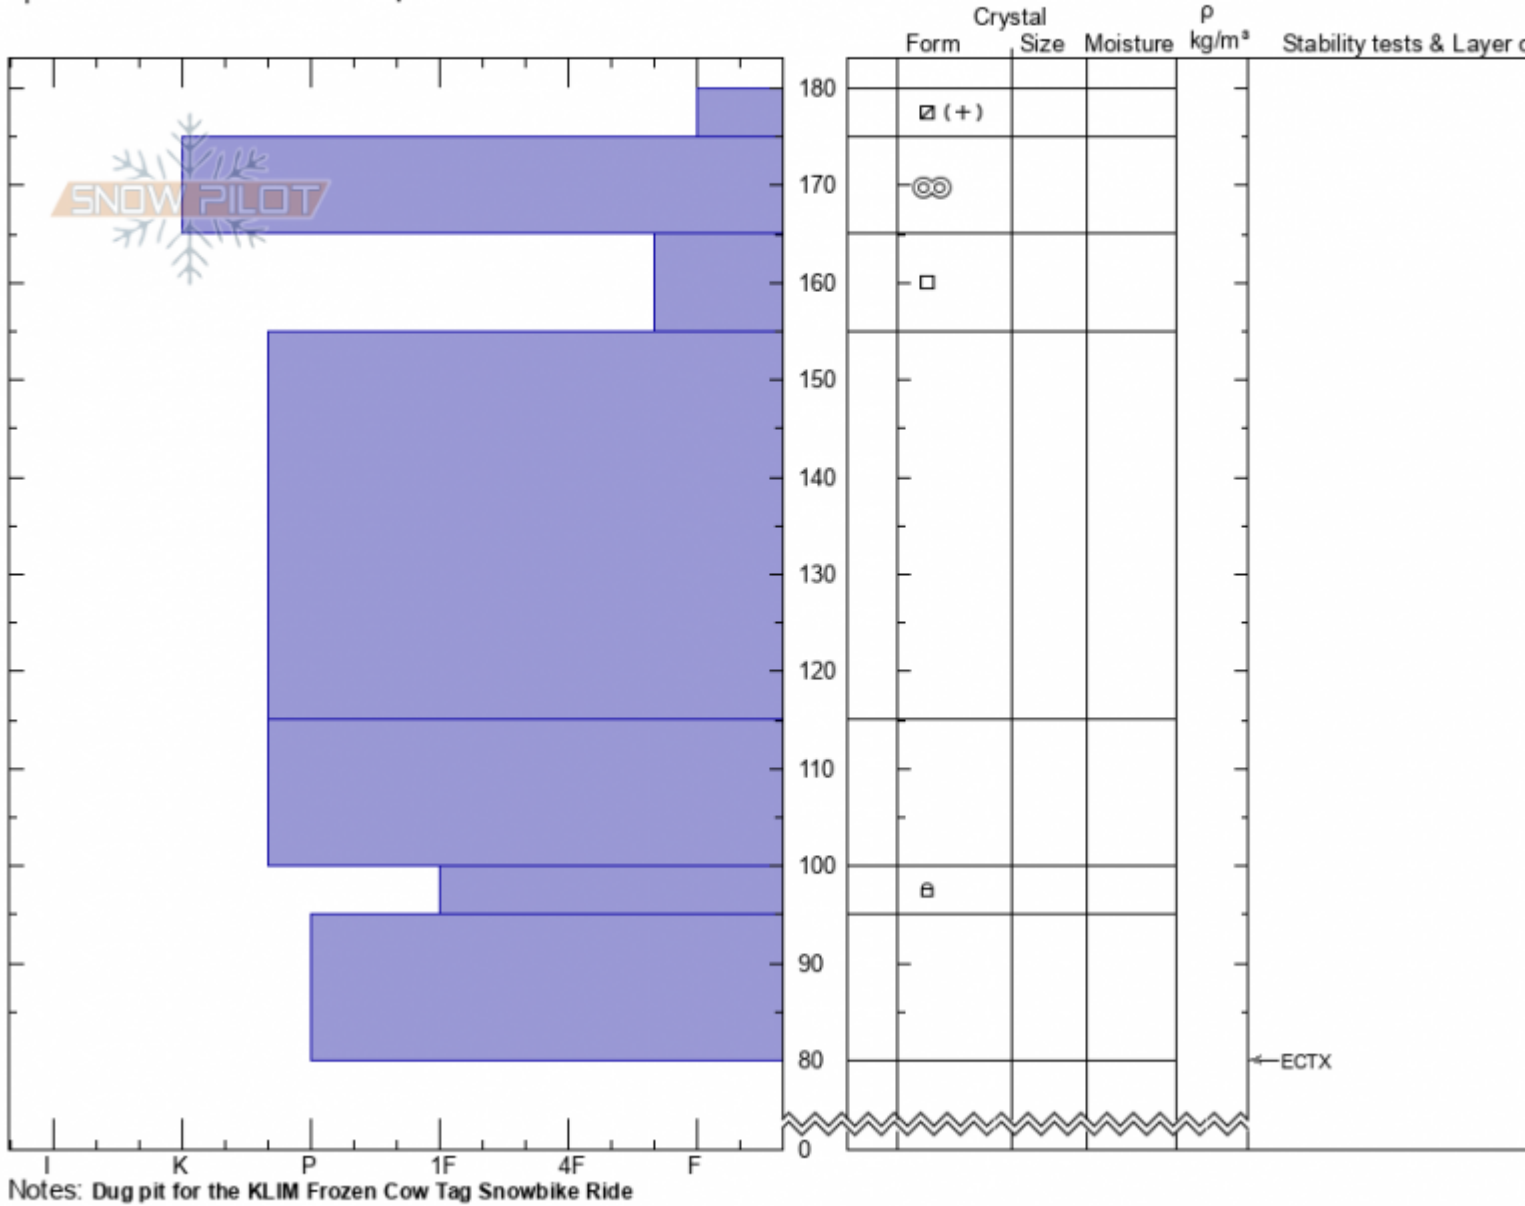

Sawtelle Rd-S Facing
 Centennial Range
 ID
 Elevation: 9040 ft
 Aspect: 200°
 Specifics: Snowmobile tracks on slope

Doug Chabot-Admin
 03/11/2022 - 12:00pm
 Co-ord: 44.55498N, -111.44540W
 Slope Angle: 15°
 Wind Loading: no

Stability: **Very Good**
 Air Temperature: **-10°C**
 Sky Cover: **SCT**
 Precipitation: **NO**
 Wind:

HS:180 Layer Notes:

Advisory Region
 Island Park
 Longitude
 -111.44W
 Latitude
 44.56N
 Island Park, 2022-03-12