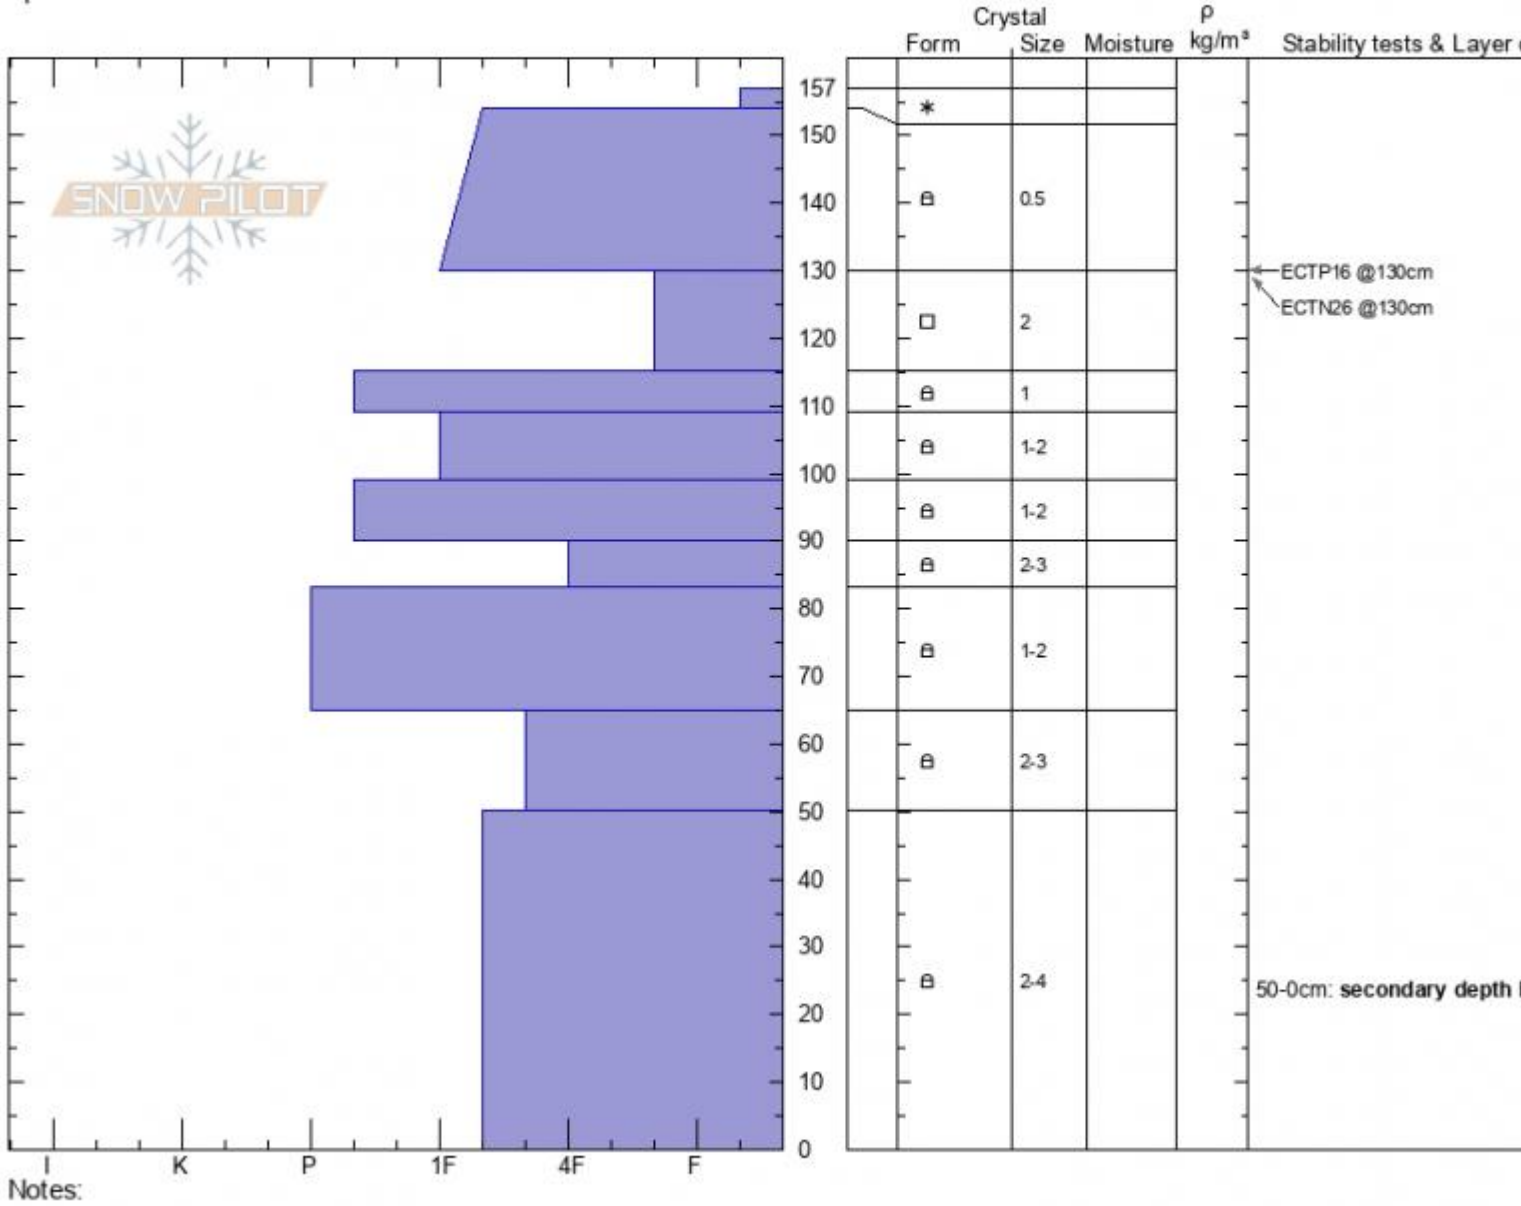

**Bear Creek**  
**Madison Range-N**  
**MT**  
 Elevation: **9461 ft**  
 Aspect: **315°**  
 Specifics:

**Hannah Marshall**  
**03/05/2022 - 11:57 am**  
 Co-ord: **45.18516N, -111.46824W**  
 Slope Angle:  
 Wind Loading:

Stability: **Good**  
 Air Temperature:  
 Sky Cover: **BKN**  
 Precipitation: **NO**  
 Wind: **Calm**

HS: **157**    Layer Notes:  
 PF: **50**    130-115cm: **Problematic layer**  
                   50-0cm: **secondary depth hoar**

Advisory Region  
 Northern Madison  
 Longitude  
 -111.38W  
 Latitude  
 45.17N  
 Northern Madison, 2022-03-05