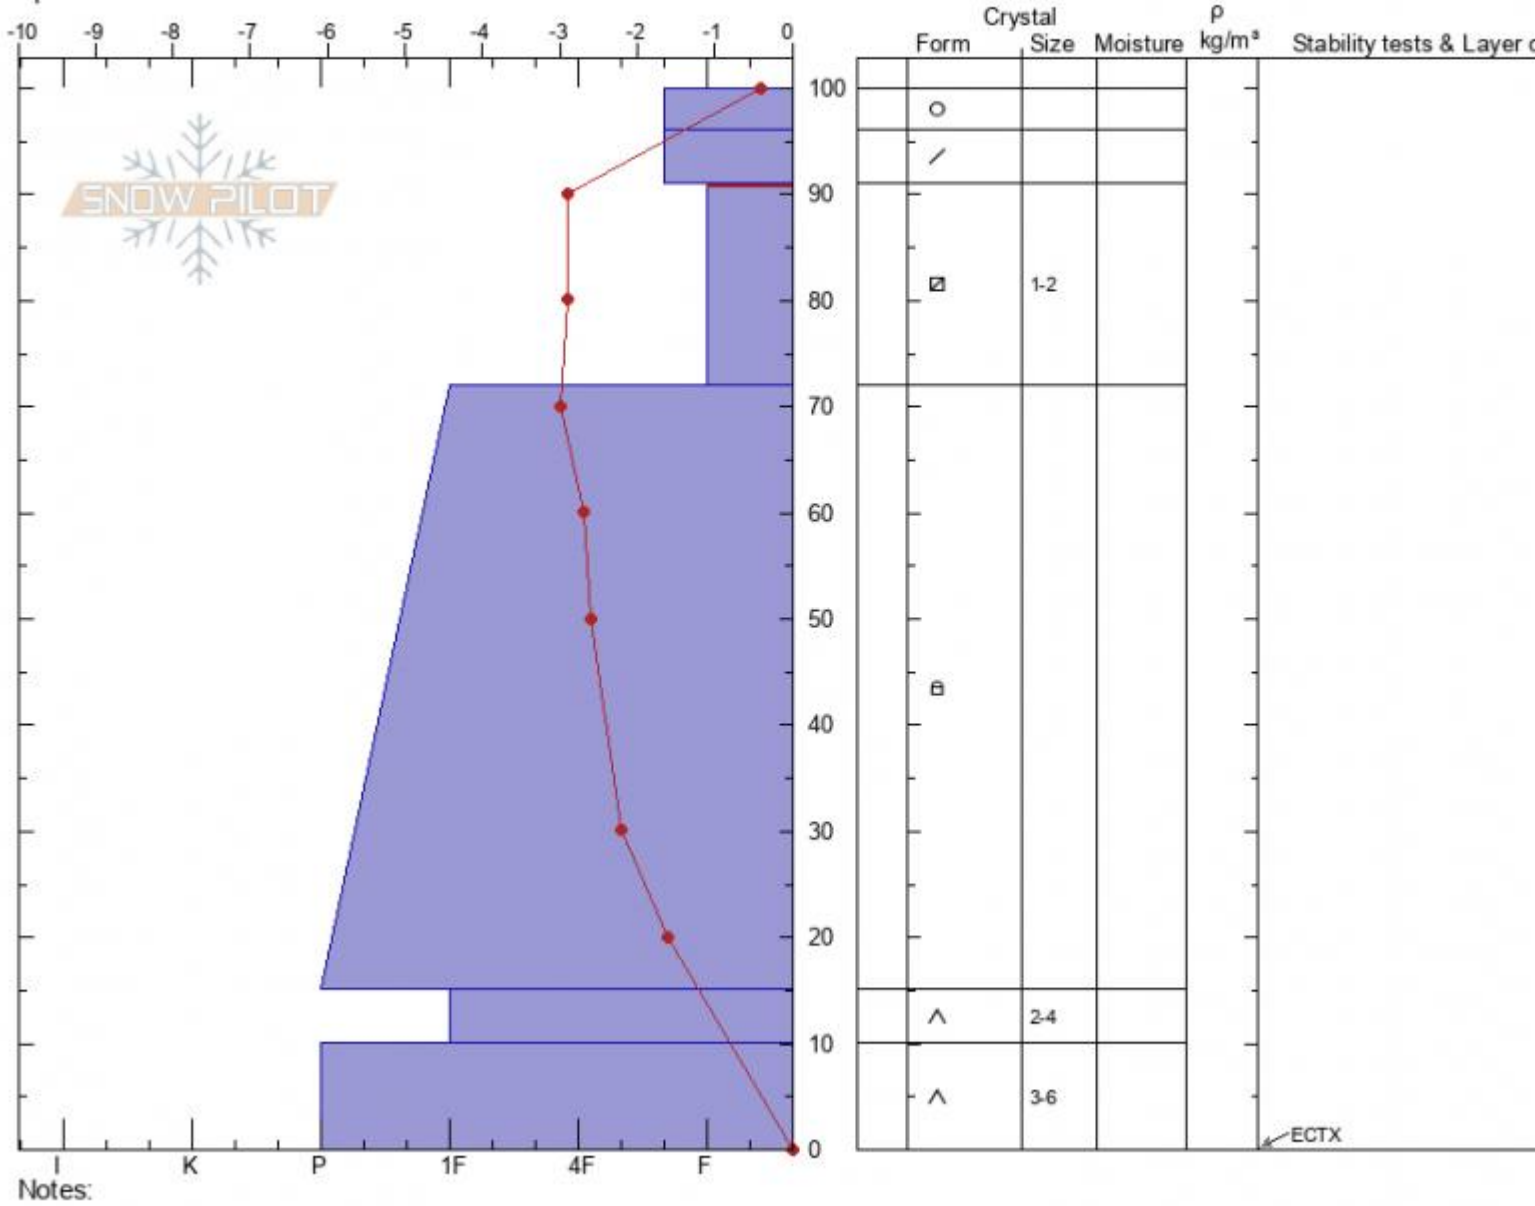

**Telemeadows Profile**  
**Madison Range-S**  
**MT**  
 Elevation: **7507 ft**  
 Aspect: **100°**  
 Specifics:

**Dave Zinn**  
**03/03/2022 - 10:45am**  
 Co-ord: **44.89696N, -111.06327W**  
 Slope Angle: **15°**  
 Wind Loading: **no**

Stability: **Very Good**  
 Air Temperature: **10°C**  
 Sky Cover: **FEW**  
 Precipitation: **NO**  
 Wind: **Calm**

HS: **100**    Layer Notes:  
 91-72cm: **Problematic layer**

Advisory Region  
 Southern Madison  
 Longitude  
 -111.06W  
 Latitude  
 44.89N  
 Southern Madison, 2022-03-03